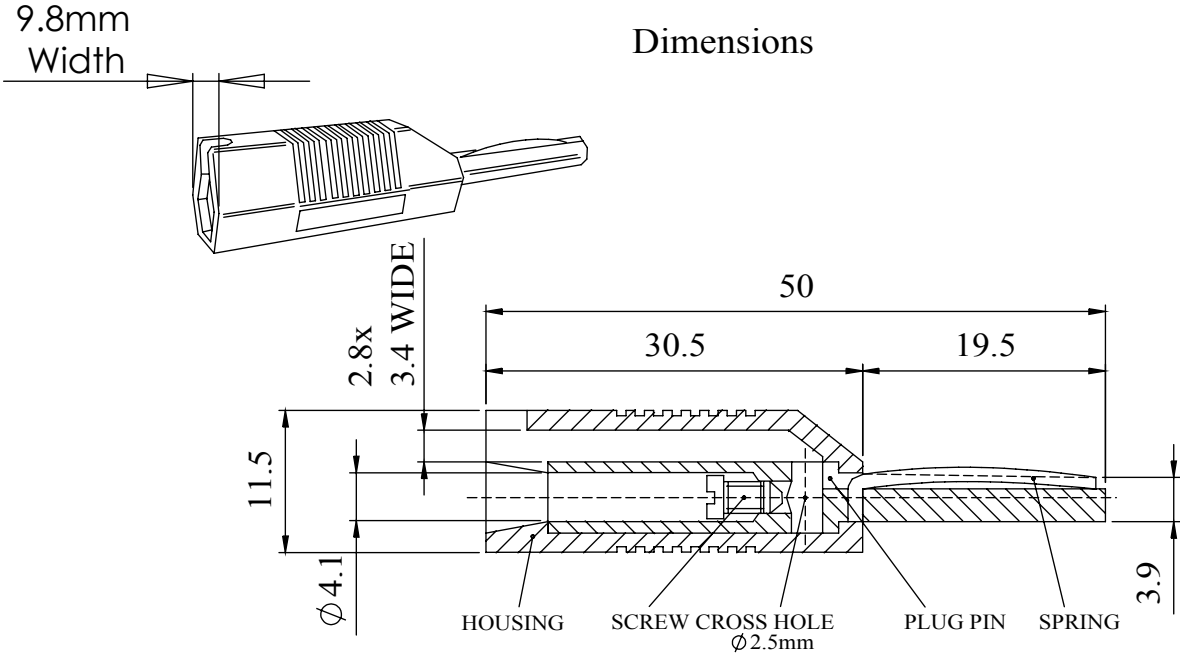

A 4mm plug at the front and 4mm socket at the rear provides a reliable in-line stacking facility. The lead wire is clamped securely in position by the screw located inside the plug. The pliable PVC housing comes in various colours.

Dimensions

- MATERIALS**
- HOUSING : PVC C36/20
 - SCREW : Brass, bright nickel plated
 - PLUG PIN : Brass, bright nickel plated
 - SPRING : Spring Steel
 - RATING : 16 Amps
 - RATED VOLTAGE : 50V

COLOUR	ORDER CODE
BLACK	553-0100
BLUE	553-0200
BROWN	553-0300
GREEN	553-0400
RED	553-0500
WHITE	553-0600
YELLOW	553-0700

DEM Manufacturing, Deltron Emcon House
 Hargreaves Way, Sawcliffe Ind. Park,
 Scunthorpe, North Lincolnshire, DN15 8RF, UK

UNLESS OTHERWISE SPECIFIED:
 DIMENSIONS ARE IN MILLIMETRES
 LINEAR TOLERANCE:
NO DECIMAL PLACES ±0.5mm
1 DECIMAL PLACE ±0.25mm
2 DECIMAL PLACES ±0.125mm
 ANGULAR TOLERANCE: ±1°