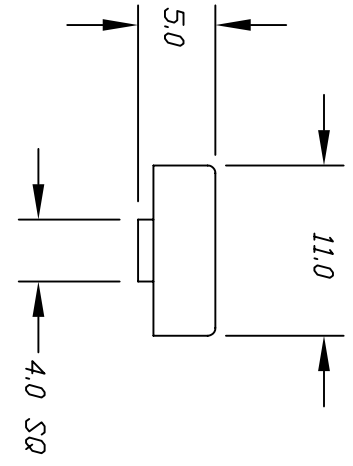

ITEM	DESCRIPTION
P001062	5J BUTTON WHITE
P001063	5J BUTTON RED
P001064	5J BUTTON BLUE

NOTES:

1. ALL DIMENSIONS IN MM

REV.	DESCRIPTION	DATE	CHKD
A	RELEASED FOR PRODUCTION		

THE INFORMATION CONTAINED IN THIS DOCUMENT IS PROPRIETARY TO E-SWITCH AND IS NOT TO BE COPIED OR TRANSFERRED

TOLERANCES	
0.0	±0.4
0.00	±0.25

TITLE		SCALE	DATE	DR	DWG	REV
E-SWITCH 5J BUTTON GRAY		2:1	9/24/96	MM	P001061	A

AMEYA360

Components Supply Platform

Authorized Distribution Brand :

Website :

Welcome to visit www.ameya360.com