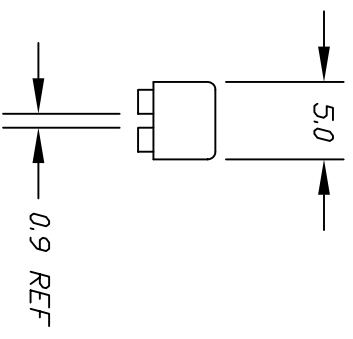

ITEM	DESCRIPTION
P001062	5J BUTTON WHITE
P001063	5J BUTTON RED
P001064	5J BUTTON BLUE

NOTES:

1. ALL DIMENSIONS IN MM

REV.	DESCRIPTION	DATE	CHKD
A	RELEASED FOR PRODUCTION		

THE INFORMATION CONTAINED IN THIS DOCUMENT IS PROPRIETARY TO E-SWITCH AND IS NOT TO BE COPIED OR TRANSFERRED

TOLERANCES	
0.0	±0.4
0.00	±0.25

TITLE		SCALE	DATE	DR	DWG	REV
E-SWITCH 5J BUTTON GRAY		2:1	9/24/96	MM	P001061	A

AMEYA360

Components Supply Platform

Authorized Distribution Brand :

Website :

Welcome to visit www.ameya360.com