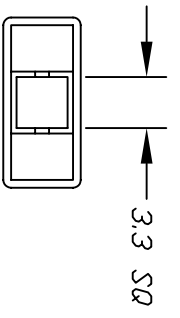

ITEM	DESCRIPTION
P001062	5J BUTTON WHITE
P001063	5J BUTTON RED
P001064	5J BUTTON BLUE

NOTES:

1. ALL DIMENSIONS IN MM

REV.	DESCRIPTION	DATE	CHKD
A	RELEASED FOR PRODUCTION		

THE INFORMATION CONTAINED IN THIS DOCUMENT IS PROPRIETARY TO E-SWITCH AND IS NOT TO BE COPIED OR TRANSFERRED

TOLERANCES	
0.0	±0.4
0.00	±0.25

TITLE		SCALE	DATE	DR	DWG	REV
E-SWITCH 5J BUTTON GRAY		2:1	9/24/96	MM	P001061	A

AMEYA360

Components Supply Platform

Authorized Distribution Brand :

Website :

Welcome to visit www.ameya360.com