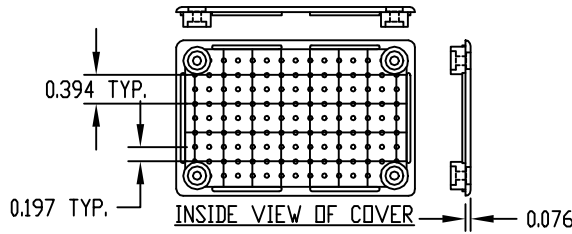

PART NAME

UTILIBOX

PART No.

CU-1941

MATERIAL: ABS THERMOPLASTIC (UL94-HB RATED)

FINISH: BLACK TEXTURED

FOUR (4) M2.5 x 0.630" LG. SCREWS (BLACK) SUPPLIED FOR ASSEMBLING COVER

FOUR (4) PUSH-IN CAPS (BLACK) SUPPLIED TO CONCEAL SCREW HEADS

NOTE: ALL DIMENSIONS HAVE ±0.015 TOLERANCE UNLESS OTHERWISE SPECIFIED

* THESE INSIDE DIMENSIONS ARE TAKEN FROM CLOSED END OF THE BOX

PART NAME

UTILIBOX

PART No.

CU-1947

MATERIAL: ABS THERMOPLASTIC (UL94-HB RATED)

FINISH: BLACK TEXTURED

FOUR (4) M2.5 x 0.630" LG. SCREWS (BLACK) SUPPLIED FOR ASSEMBLING COVER

FOUR (4) PUSH-IN CAPS (BLACK) SUPPLIED TO CONCEAL SCREW HEADS

NOTE: ALL DIMENSIONS HAVE ±0.015 TOLERANCE UNLESS OTHERWISE SPECIFIED