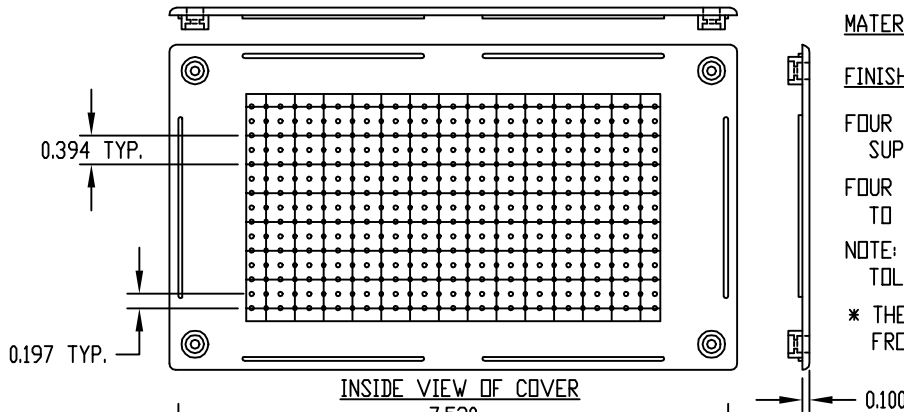

NOTE: ALL DIMENSIONS HAVE ±0.015 TOLERANCE UNLESS OTHERWISE SPECIFIED

* THESE INSIDE DIMENSIONS ARE TAKEN FROM CLOSED END OF THE BOX

PART NAME

UTILIBOX

PART No.

CU-1947

MATERIAL: ABS THERMOPLASTIC (UL94-HB RATED)

FINISH: BLACK TEXTURED

FOUR (4) M2.5 x 0.630" LG. SCREWS (BLACK) SUPPLIED FOR ASSEMBLING COVER

FOUR (4) PUSH-IN CAPS (BLACK) SUPPLIED TO CONCEAL SCREW HEADS

NOTE: ALL DIMENSIONS HAVE ±0.015 TOLERANCE UNLESS OTHERWISE SPECIFIED

* THESE INSIDE DIMENSIONS ARE TAKEN FROM CLOSED END OF THE BOX

AMEYA360

Components Supply Platform

Authorized Distribution Brand :

Website :

Welcome to visit www.ameya360.com

Contact Us :

➤ Address :