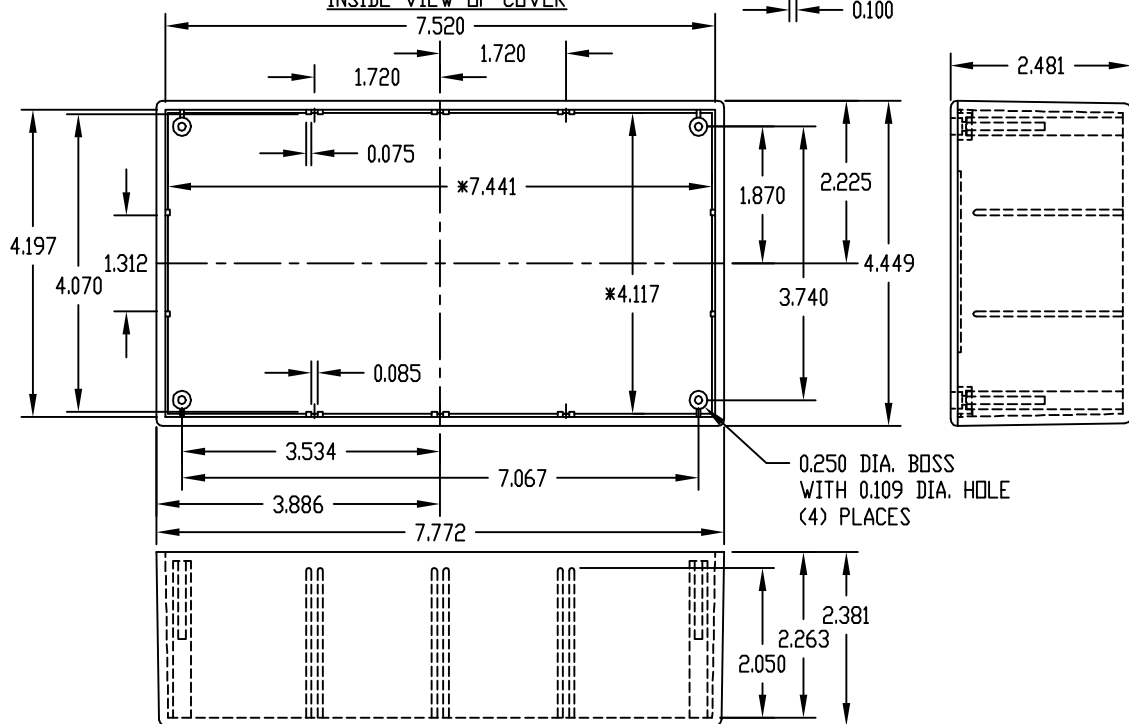

PART NAME

UTILIBOX

PART No.

CU-1941

MATERIAL: ABS THERMOPLASTIC (UL94-HB RATED)

FINISH: BLACK TEXTURED

FOUR (4) M2.5 x 0.630" LG. SCREWS (BLACK) SUPPLIED FOR ASSEMBLING COVER

FOUR (4) PUSH-IN CAPS (BLACK) SUPPLIED TO CONCEAL SCREW HEADS

NOTE: ALL DIMENSIONS HAVE ±0.015 TOLERANCE UNLESS OTHERWISE SPECIFIED

* THESE INSIDE DIMENSIONS ARE TAKEN FROM CLOSED END OF THE BOX

PART NAME

UTILIBOX

PART No.

CU-1947

MATERIAL: ABS THERMOPLASTIC (UL94-HB RATED)

FINISH: BLACK TEXTURED

FOUR (4) M2.5 x 0.630" LG. SCREWS (BLACK) SUPPLIED FOR ASSEMBLING COVER

FOUR (4) PUSH-IN CAPS (BLACK) SUPPLIED TO CONCEAL SCREW HEADS

NOTE: ALL DIMENSIONS HAVE ±0.015 TOLERANCE UNLESS OTHERWISE SPECIFIED

* THESE INSIDE DIMENSIONS ARE TAKEN FROM CLOSED END OF THE BOX

AMEYA360

Components Supply Platform

Authorized Distribution Brand :

Website :

Welcome to visit www.ameya360.com

Contact Us :

➤ Address :