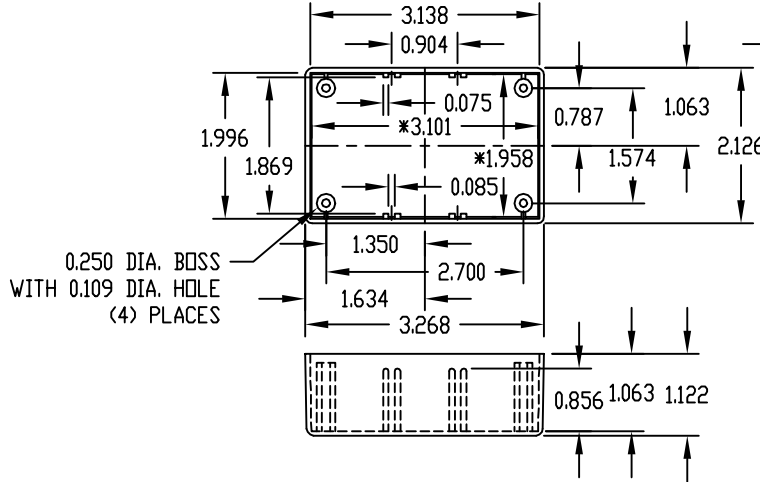

PART NAME

UTILIBOX

PART No.

CU-1941

MATERIAL: ABS THERMOPLASTIC (UL94-HB RATED)

FINISH: BLACK TEXTURED

FOUR (4) M2.5 x 0.630" LG. SCREWS (BLACK) SUPPLIED FOR ASSEMBLING COVER

FOUR (4) PUSH-IN CAPS (BLACK) SUPPLIED TO CONCEAL SCREW HEADS

NOTE: ALL DIMENSIONS HAVE ±0.015 TOLERANCE UNLESS OTHERWISE SPECIFIED

* THESE INSIDE DIMENSIONS ARE TAKEN FROM CLOSED END OF THE BOX

PART NAME

UTILIBOX

PART No.

CU-1947

MATERIAL: ABS THERMOPLASTIC (UL94-HB RATED)

FINISH: BLACK TEXTURED

FOUR (4) M2.5 x 0.630" LG. SCREWS (BLACK) SUPPLIED FOR ASSEMBLING COVER

FOUR (4) PUSH-IN CAPS (BLACK) SUPPLIED TO CONCEAL SCREW HEADS

NOTE: ALL DIMENSIONS HAVE ±0.015 TOLERANCE UNLESS OTHERWISE SPECIFIED