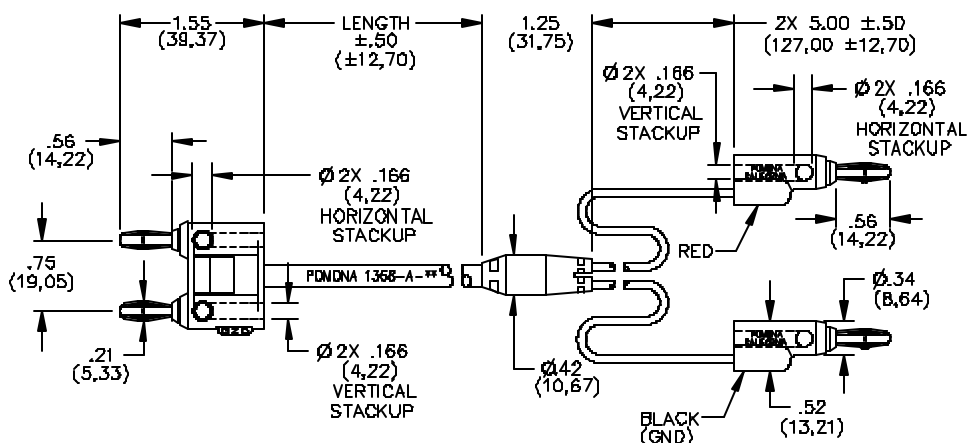

### FEATURES:

- Ideal for Connecting Power Supply or Test Equipment to Bread Boards
- Double Banana Plugs Mates to Pomona Models 2269, 5233 and 4243.
- Single Banana Plugs Mate to Pomona Model Numbers 1581, 2854, 4900 and 3760.

Cable: 18 AWG, Stranding 65 x 36 t.c., PVC Insulated, .250" (6,35 mm) O.D., 2 conductor twisted pair

Marking: Pomona 1368-A-\*

Color: Gray

### ORDERING INFORMATION: Model 1368-A-XX

XX = Wire Length, Standard Lengths: 18" (457,2cm), 24" (60,96cm), 30" (762,0cm),

36" (91,44cm), 48" (121,92cm), 60" (152,4cm). Additional lengths can be quoted upon request.

\* = Color, -0 Black, -2 Red. Ordering Example: 1368-A-24 Cable assembly is 24" (60,96cm)

All dimensions are in inches. Tolerances (except noted): .xx = ±.02" (.51 mm), .xxx = ± .005" (.127 mm).

All specifications are to the latest revisions. Specifications are subject to change without notice.