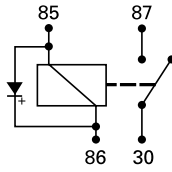

Normally open with Diode (C)