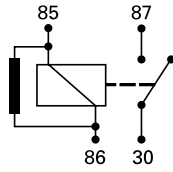

Normally open with Resistor (B)