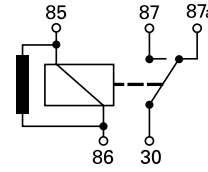

Change Over with resistor (B)