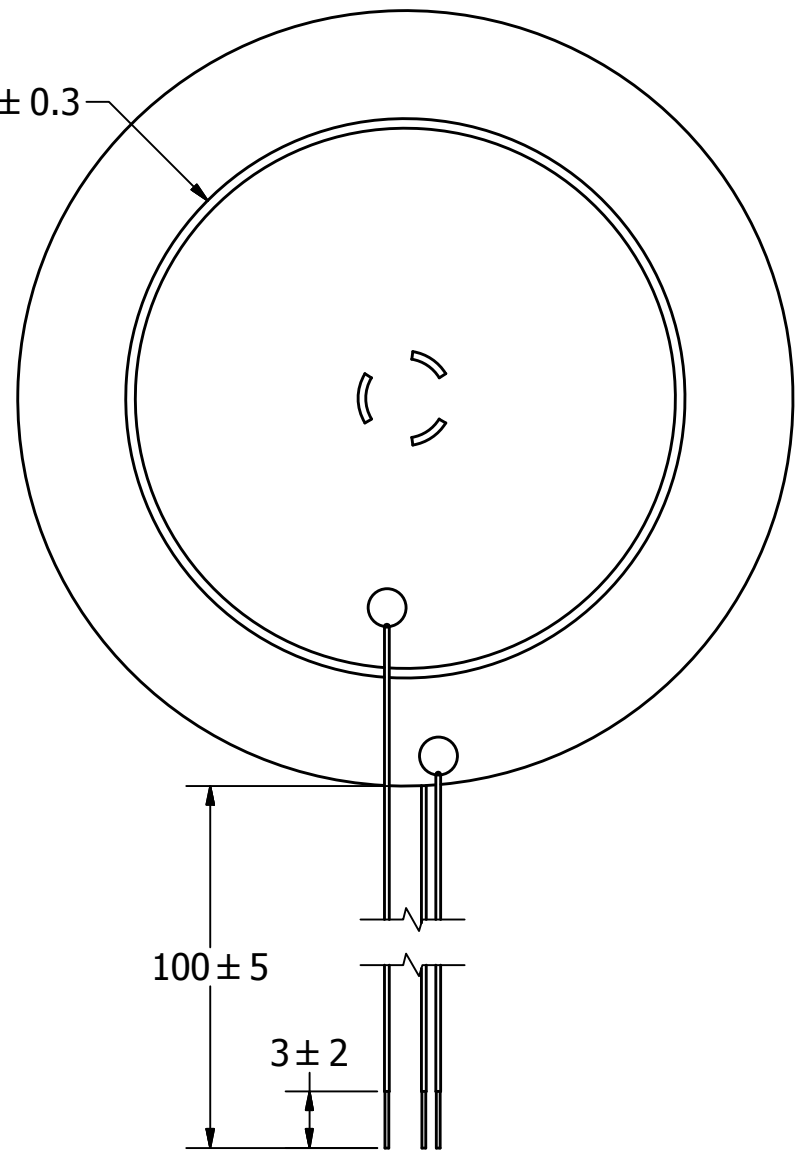

# SPECIFICATIONS

PARAMETERS	VALUES	UNITS
RESONANT FREQUENCY	1,300 ± 500	Hz
RESONANT IMPEDANCE (MAX)	200	Ohm
MAX INPUT VOLTAGE	30	Vp-p
CAPACITANCE @ 1KHZ	150,000 ±25%	pF
PLATE MATERIAL	BRASS	-
OPERATING TEMPERATURE	-20 ~ +60	°C
STORAGE TEMPERATURE	-20 ~ +70	°C

# REVISION HISTORY

LTR	DESCRIPTION	DATE	APPROVED
-	RELEASED FROM ENGINEERING	5/20/2013	

Ø29.6 ± 0.3

Ø29.6 ± 0.3

Ø41 ± 0.1

0.4 ± 0.05  
0.1 ± 0.03

A ( 12: 1 )

## NOTES:

1. ALL DIMENSIONS ARE IN MILLIMETERS.
2. SPECIFICATIONS SUBJECT TO CHANGE OR WITHDRAWL WITHOUT NOTICE.
3. THIS PART IS RoHS 2011/65/EU COMPLIANT.

UNLESS OTHERWISE SPECIFIED: DIMENSIONS ARE IN MILLIMETERS, TOLERANCES ARE ±0.5 AND ANGLES ARE ±3°.	SIZE <b>A3</b>	Designed by	Date	Checked by	Date	Approved by	Date	Drawn Date
		J.D.	5/20/2013	C.W.	5/21/2013	B.R.	5/21/2013	5/20/2013
AB4113B-LW100-R.idw				<b>AB4113B-LW100-R</b>				
				Bender		Edition	Sheet	
						-	1 / 1	