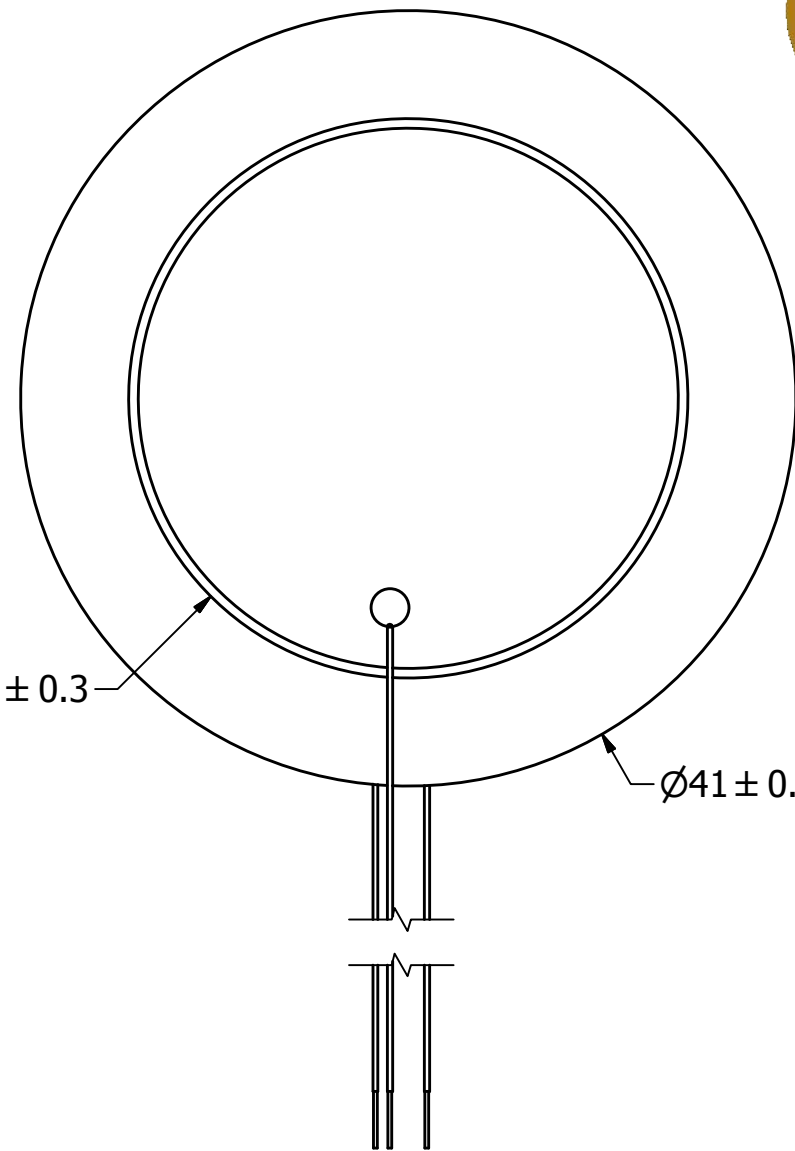

# REVISION HISTORY

LTR	DESCRIPTION	DATE	APPROVED
-	RELEASED FROM ENGINEERING	5/20/2013	

Ø29.6 ± 0.3

Ø29.6 ± 0.3

Ø41 ± 0.1

0.4 ± 0.05  
0.1 ± 0.03

A ( 12: 1 )

## NOTES:

1. ALL DIMENSIONS ARE IN MILLIMETERS.
2. SPECIFICATIONS SUBJECT TO CHANGE OR WITHDRAWL WITHOUT NOTICE.
3. THIS PART IS RoHS 2011/65/EU COMPLIANT.

UNLESS OTHERWISE SPECIFIED: DIMENSIONS ARE IN MILLIMETERS, TOLERANCES ARE ±0.5 AND ANGLES ARE ±3°.	SIZE <b>A3</b>	Designed by	Date	Checked by	Date	Approved by	Date	Drawn Date
		J.D.	5/20/2013	C.W.	5/21/2013	B.R.	5/21/2013	5/20/2013
AB4113B-LW100-R.idw				<b>AB4113B-LW100-R</b>				
				Bender		Edition	Sheet	
						-	1 / 1	