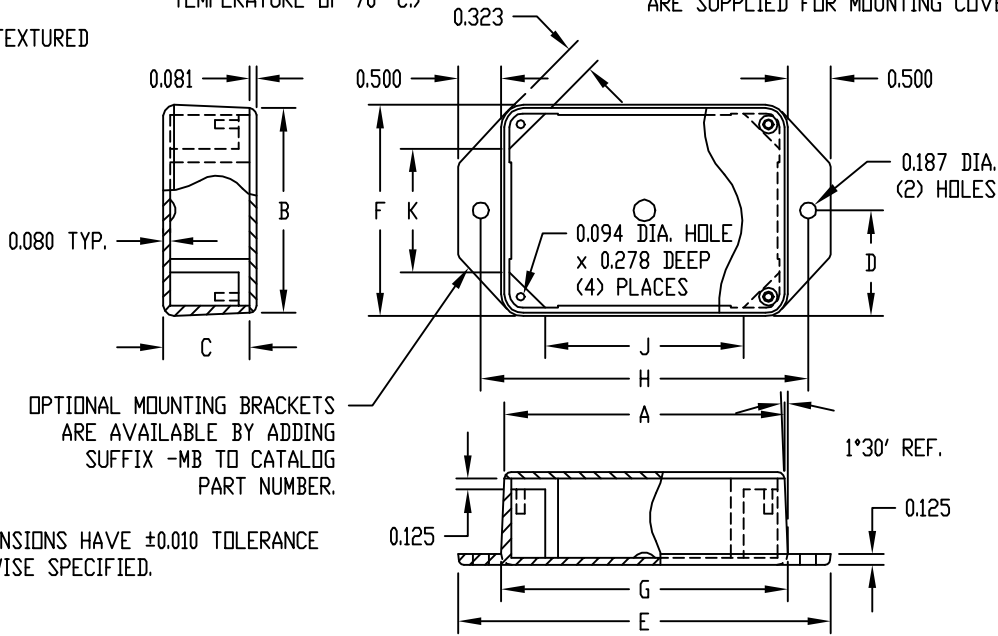

PART NAME

UTILIBOX (STYLE C)

PART No.

CU-382 TO CU-386

MATERIAL: ABS THERMOPLASTIC (FLAMMABILITY RATING OF 94V-0 AT 0.080" THICKNESS AND CONTINUOUS USE TEMPERATURE OF 70° C.)

FOUR (4) #4 x 0.500" LG. SELF THREADING SCREWS WITH HI/LOW THREADS ARE SUPPLIED FOR MOUNTING COVER.

FINISH: BLACK TEXTURED

OPTIONAL MOUNTING BRACKETS ARE AVAILABLE BY ADDING SUFFIX -MB TO CATALOG PART NUMBER.

NOTE: ALL DIMENSIONS HAVE ±0.010 TOLERANCE UNLESS OTHERWISE SPECIFIED.

PART No.	A	B	C	D	E	F	G	H	J	K
CU-382	3.250	2.375	1.000	1.221	4.326	2.442	3.326	3.800	2.297	1.437
CU-383	4.125	2.750	1.000	1.408	5.190	2.816	4.190	4.672	2.218	1.844
CU-384	3.250	3.250	1.250	1.672	4.344	3.344	3.344	3.826	2.328	2.328
CU-385	4.500	3.250	1.250	1.672	5.594	3.344	4.594	5.076	3.578	2.328
CU-386	5.500	3.750	1.250	1.922	6.594	3.844	5.594	6.076	4.578	2.828

PART NAME

UTILIBOX (STYLE G)

PART No.

CU-387

MATERIAL: ABS THERMOPLASTIC (FLAMMABILITY RATING OF 94V-0 AT 0.080" THICKNESS AND CONTINUOUS USE TEMPERATURE OF 70° C.)

FOUR (4) #4 x 0.500" LG. SELF THREADING SCREWS WITH HI/LOW THREADS ARE SUPPLIED FOR MOUNTING COVER.

FINISH: BLACK TEXTURED

NOTE: ALL DIMENSIONS HAVE ±0.010 TOLERANCE UNLESS OTHERWISE SPECIFIED.

OPTIONAL MOUNTING BRACKETS ARE AVAILABLE BY ADDING SUFFIX -MB TO CATALOG PART NUMBER.

MOUNTING BOSSES USE EITHER M2.5 METRIC OR #4 STD. SHEET METAL SCREWS x 0.250" LG. (NOT SUPPLIED)