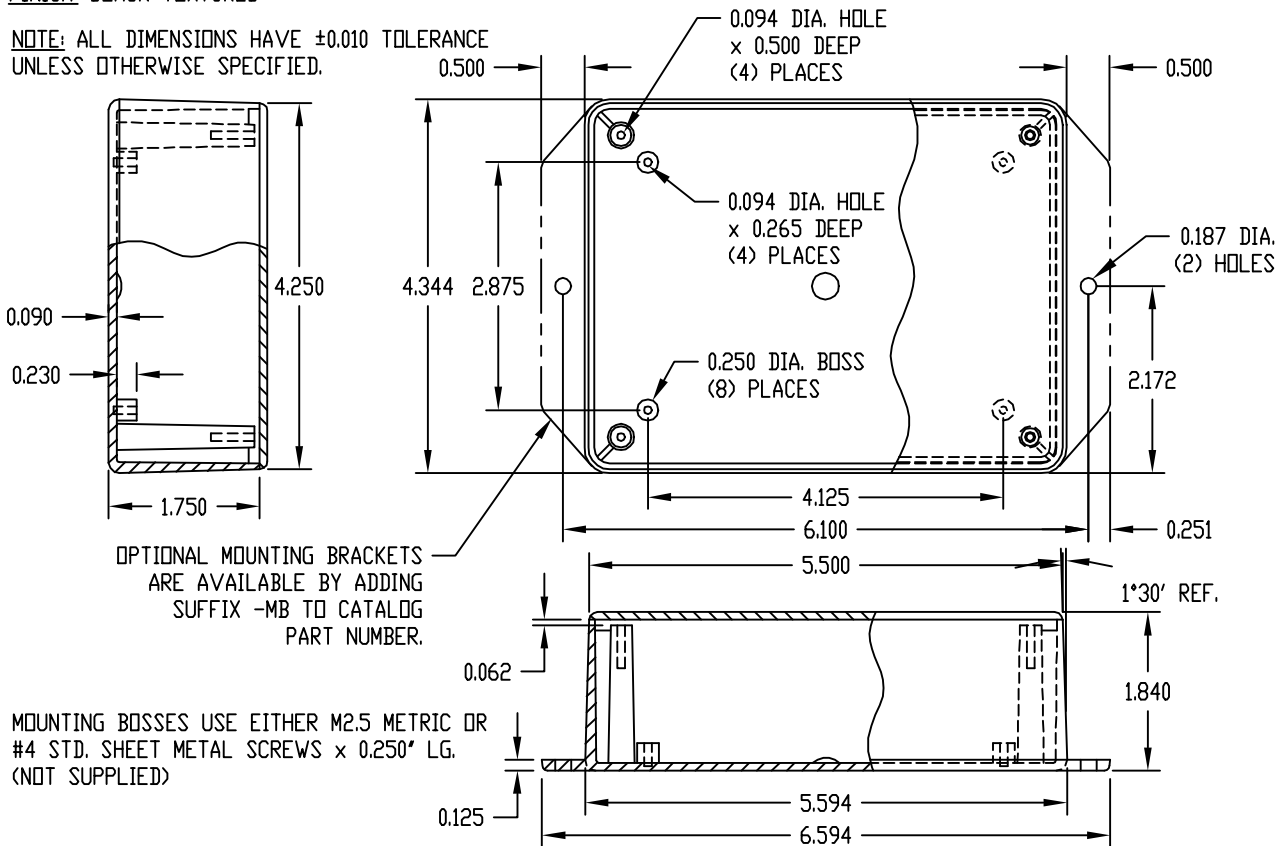

PART NAME

UTILIBOX (STYLE C)

PART No.

CU-382 TO CU-386

MATERIAL: ABS THERMOPLASTIC (FLAMMABILITY RATING OF 94V-0 AT 0.080" THICKNESS AND CONTINUOUS USE TEMPERATURE OF 70° C.)

FOUR (4) #4 x 0.500" LG. SELF THREADING SCREWS WITH HI/LOW THREADS ARE SUPPLIED FOR MOUNTING COVER.

FINISH: BLACK TEXTURED

OPTIONAL MOUNTING BRACKETS ARE AVAILABLE BY ADDING SUFFIX -MB TO CATALOG PART NUMBER.

NOTE: ALL DIMENSIONS HAVE ±0.010 TOLERANCE UNLESS OTHERWISE SPECIFIED.

PART No.	A	B	C	D	E	F	G	H	J	K
CU-382	3.250	2.375	1.000	1.221	4.326	2.442	3.326	3.800	2.297	1.437
CU-383	4.125	2.750	1.000	1.408	5.190	2.816	4.190	4.672	2.218	1.844
CU-384	3.250	3.250	1.250	1.672	4.344	3.344	3.344	3.826	2.328	2.328
CU-385	4.500	3.250	1.250	1.672	5.594	3.344	4.594	5.076	3.578	2.328
CU-386	5.500	3.750	1.250	1.922	6.594	3.844	5.594	6.076	4.578	2.828

PART NAME

UTILIBOX (STYLE G)

PART No.

CU-387

MATERIAL: ABS THERMOPLASTIC (FLAMMABILITY RATING OF 94V-0 AT 0.080" THICKNESS AND CONTINUOUS USE TEMPERATURE OF 70° C.)

FOUR (4) #4 x 0.500" LG. SELF THREADING SCREWS WITH HI/LOW THREADS ARE SUPPLIED FOR MOUNTING COVER.

FINISH: BLACK TEXTURED

NOTE: ALL DIMENSIONS HAVE ±0.010 TOLERANCE UNLESS OTHERWISE SPECIFIED.

OPTIONAL MOUNTING BRACKETS ARE AVAILABLE BY ADDING SUFFIX -MB TO CATALOG PART NUMBER.

MOUNTING BOSSES USE EITHER M2.5 METRIC OR #4 STD. SHEET METAL SCREWS x 0.250" LG. (NOT SUPPLIED)