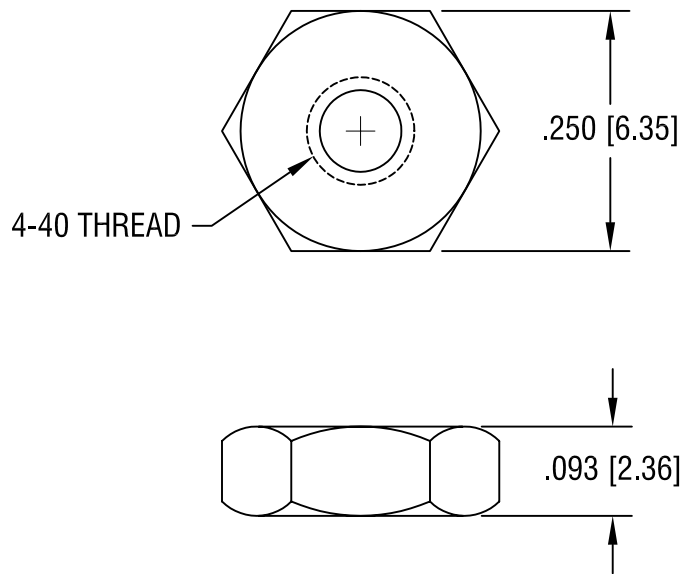

| | | | |
|-----------------------------------|---------------------------|-----------|-------------|
| KEYSTONE ELECTRONICS CORP. | | | |
| ASTORIA, N.Y. 11105-2017 | | | |
| PART NAME | | NUT, 4-40 | |
| MATERIAL | | STEEL | |
| FINISH | | DRN BY | DATE |
| ZINC PLATE | | BOONE | 7.20.05 |
| | | APP'D | SCALE |
| | | LN | 5X |
| TOLERANCES | INCH [MM] | CODE | DWG NO. |
| DECIMAL | $\pm .010$ [± 0.25] | C/M | 9600 |
| ANGULAR | $\pm 1^\circ$ | | |
| UNLESS OTHERWISE SPECIFIED | | | |