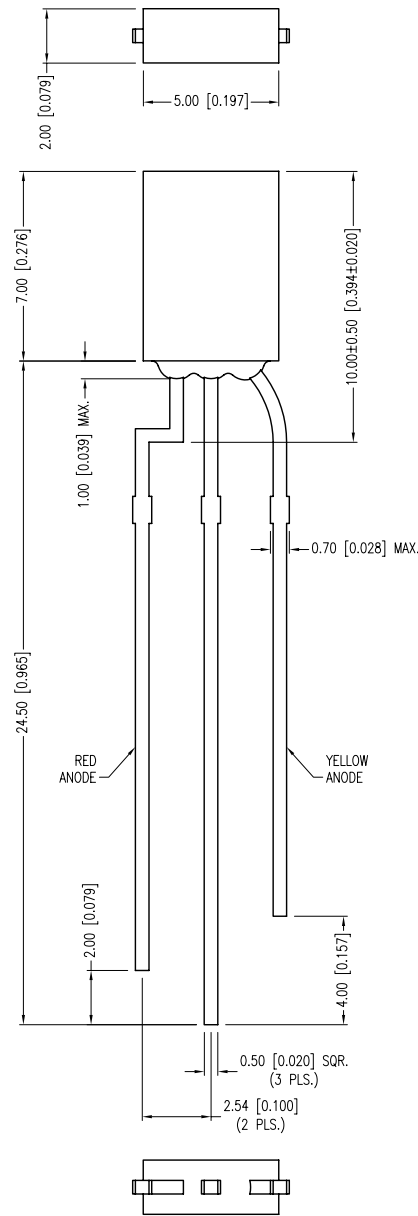

PART NUMBER	SSL-LX2579SISYW	REV.	B
DATE	E.C.N. NUMBER AND REVISION COMMENTS		REV.
08.12.05	E.C.N. #11248.		A
03.08.12	E.C.N. #10BRDR. & REDRAWN.		B

ELECTRO-OPTICAL CHARACTERISTICS $T_a=25^\circ\text{C}$ $I_f=20\text{mA}$					
PARAMETER	MIN	TYP	MAX	UNITS	TEST COND
PEAK WAVELENGTH (R/Y)		636/590		nm	
FORWARD VOLTAGE (R/Y)		2.0/2.1	2.5	Vf	
REVERSE VOLTAGE	5.0			Vr	$I_r=100\mu\text{A}$
AXIAL INTENSITY (R/Y)		50		mcd	$I_f=20\text{mA}$
VIEWING ANGLE		110		2x theta	
EMITTED COLOR:	RED/YELLOW				
LENS FINISH:	MILKY WHITE DIFFUSED				

LIMITS OF SAFE OPERATION AT 25°C		
PARAMETER	MAX	UNITS
PEAK FORWARD CURRENT*	150	mA
STEADY CURRENT	30	mA
POWER DISSIPATION	105	mW
DERATE FROM 25°C	-1.2	mW/°C
OPERATING TEMP.	-40 TO +85	°C
STORAGE TEMP.	-40 TO +85	°C
SOLDERING TEMP.	+260	°C
2.0mm FROM BODY	3	SEC.

* $t < 10\mu\text{s}$

*UNLESS OTHERWISE SPECIFIED TOLERANCES PER DECIMAL PRECISION ARE: X=±1 (±0.039), X.X=±0.5 (±0.020), X.XX=±0.25 (±0.010), X.XXX=±0.127 (±0.005). LEAD SIZE=±0.05 (±0.002), LEAD LENGTH=±0.75 (±0.030). MIN= ^{+DECIMAL PRECISION} _{-0.00} MAX.= ^{+0.00} _{-DECIMAL PRECISION}