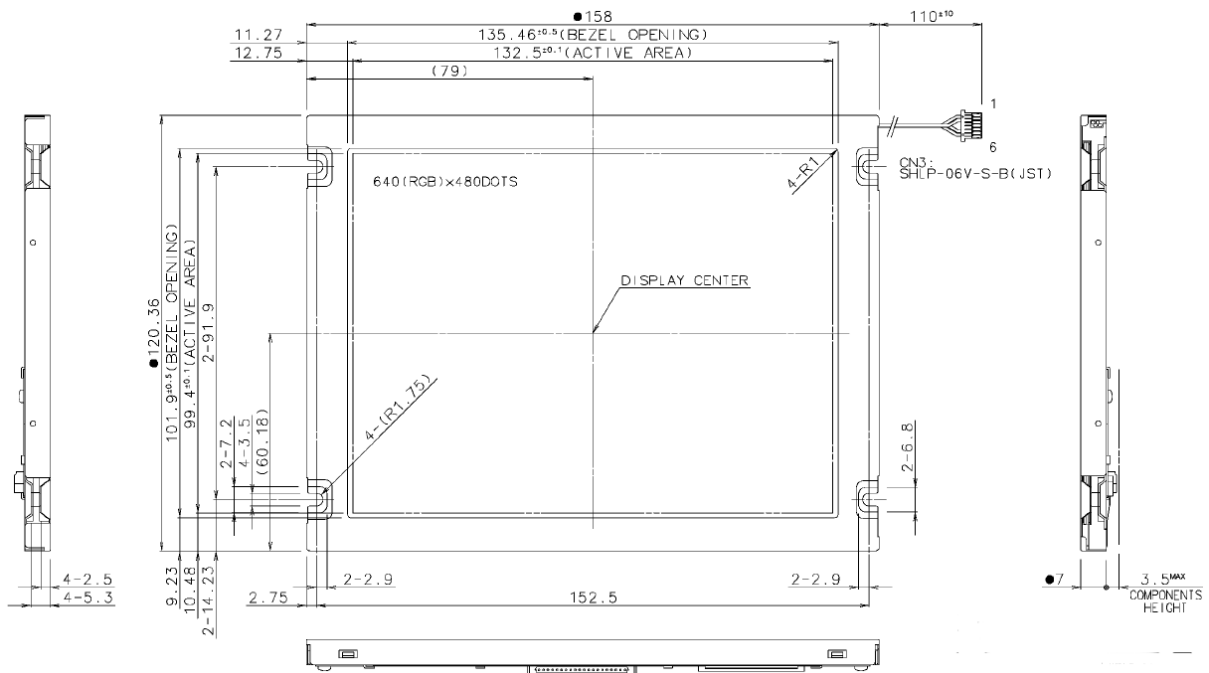

Ask us about the Optrex Value-Added Program
Let us attach your chosen touch screen, connector or provide you with custom cables to meet your needs

For complete technical specifications, application notes or inventory information call 734-416-8500 or visit our website at www.optrex.com