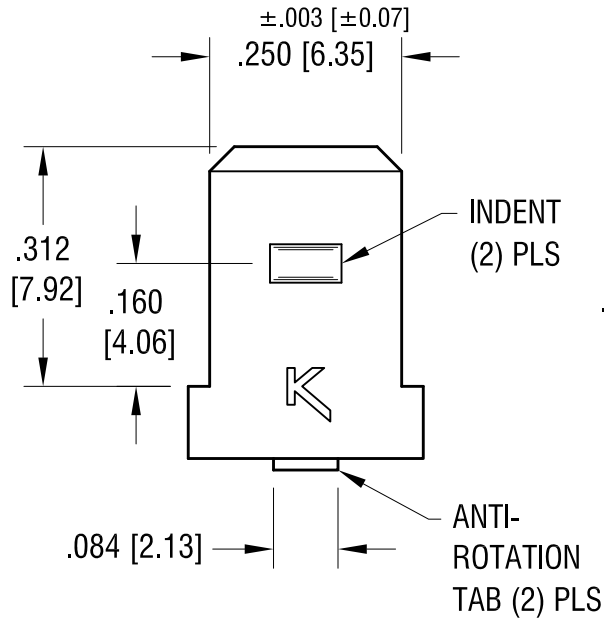

ACTUAL SIZE

KEYSTONE ELECTRONICS CORP.

www.keyelco.com • ASTORIA, N.Y. 11105-2017 • Tel (718) 956-8900

PART NAME		.250 QUICK-FIT TERMINAL	
MATERIAL		.032 [0.81] TH'K BRASS	
FINISH		DRN BY	DATE
BRIGHT BRASS		BOONE	4.30.82
		APP'D	SCALE
		LN	4X
TOLERANCES	INCH [MM]	CODE	DWG NO.
DECIMAL	± .005 [± 0.15]	C	1256
ANGULAR	± 1°		
UNLESS OTHERWISE SPECIFIED			