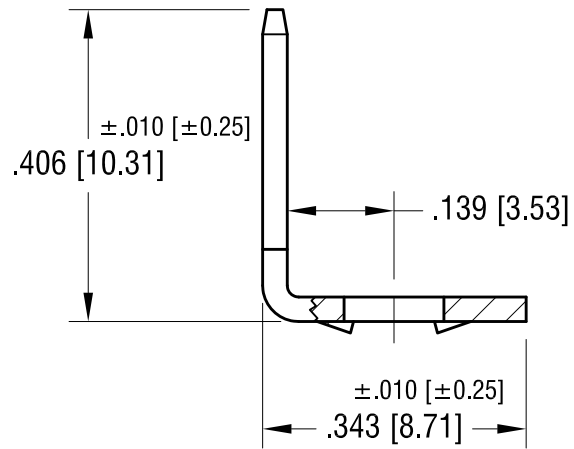

ACTUAL SIZE

KEYSTONE ELECTRONICS CORP.

www.keyelco.com • ASTORIA, N.Y. 11105-2017 • Tel (718) 956-8900

PART NAME		.250 QUICK-FIT TERMINAL	
MATERIAL		.032 [0.81] TH'K BRASS	
FINISH		DRN BY	DATE
BRIGHT BRASS		BOONE	4.30.82
		APP'D	SCALE
		LN	4X
TOLERANCES	INCH [MM]	CODE	DWG NO.
DECIMAL	± .005 [± 0.15]	C	1256
ANGULAR	± 1°		
UNLESS OTHERWISE SPECIFIED			