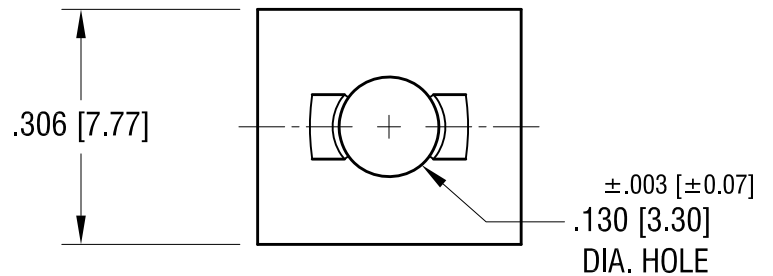

ACTUAL SIZE

KEYSTONE ELECTRONICS CORP.

www.keyelco.com • ASTORIA, N.Y. 11105-2017 • Tel (718) 956-8900

PART NAME		.250 QUICK-FIT TERMINAL	
MATERIAL		.032 [0.81] TH'K BRASS	
FINISH		DRN BY	DATE
BRIGHT BRASS		BOONE	4.30.82
		APP'D	SCALE
		LN	4X
TOLERANCES	INCH [MM]	CODE	DWG NO.
DECIMAL	± .005 [± 0.15]	C	1256
ANGULAR	± 1°		
UNLESS OTHERWISE SPECIFIED			