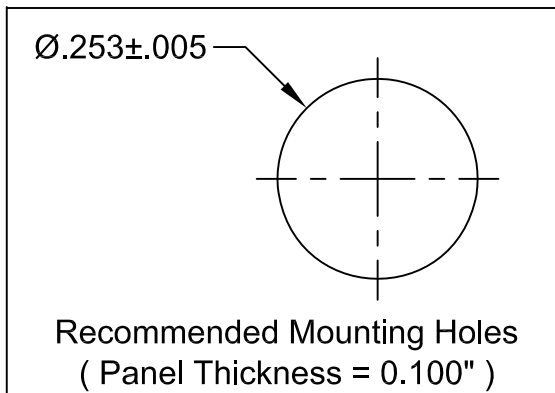

ITEM	Q'TY	PART NUMBER	PART DESCRIPTION
1	1	FLP-LC-5-02	LENS CAP, FLEXIBLE LIGHT-PIPE, BODY
2	1	FLP-LC-5-03	2mm LENS CAP, FLEXIBLE LIGHT-PIPE, INSERT
3	1	FLPS2031-X.XXX	2mm LIGHT PIPE CABLE, CUT LENGTH IN INCHES

REV.	DESCRIPTION	DATE	APPROVED
A	Engineering Release	09/14/09	T. Y.
B	Updated Fiber In BOM	11/16/12	T. Y.

" L "	Tolerance
0.750" ~ 16.000"	±0.050"
16.100" ~ 40.000"	±0.150"
40.100" ~ 80.000"	±0.300"
80.100" ~ 3,940.0"	±0.5%

*NOTE:
ALLOWABLE CUT LENGTH IS UP TO 3 DECIMAL PLACES.

STANDARD TOLERANCE (UNLESS OTHERWISE SPECIFIED)		 BIVAR® 4 THOMAS, IRVINE, CA. 92618 TEL: (949) 951-8808 FAX: (949) 951-3974			
DECIMALS	ANGULAR				
.X ±.1	X° ± 1°		TITLE: LENS CAP / FLP ASSEMBLY, 7mm ROUND		
.XX ±.02					
.XXX ±.010		DESIGNED: Brian Oliver	DATE: 09/14/09	PART NO: FLP25-XX.X	REVISION: B
CHECKED: Fred Jensen	DATE: 09/14/09	CAGE CODE : 32559	SHEET # 1 OF 1	CAD GENERATED DOCUMENT, DO NOT MEASURE DRAWING.