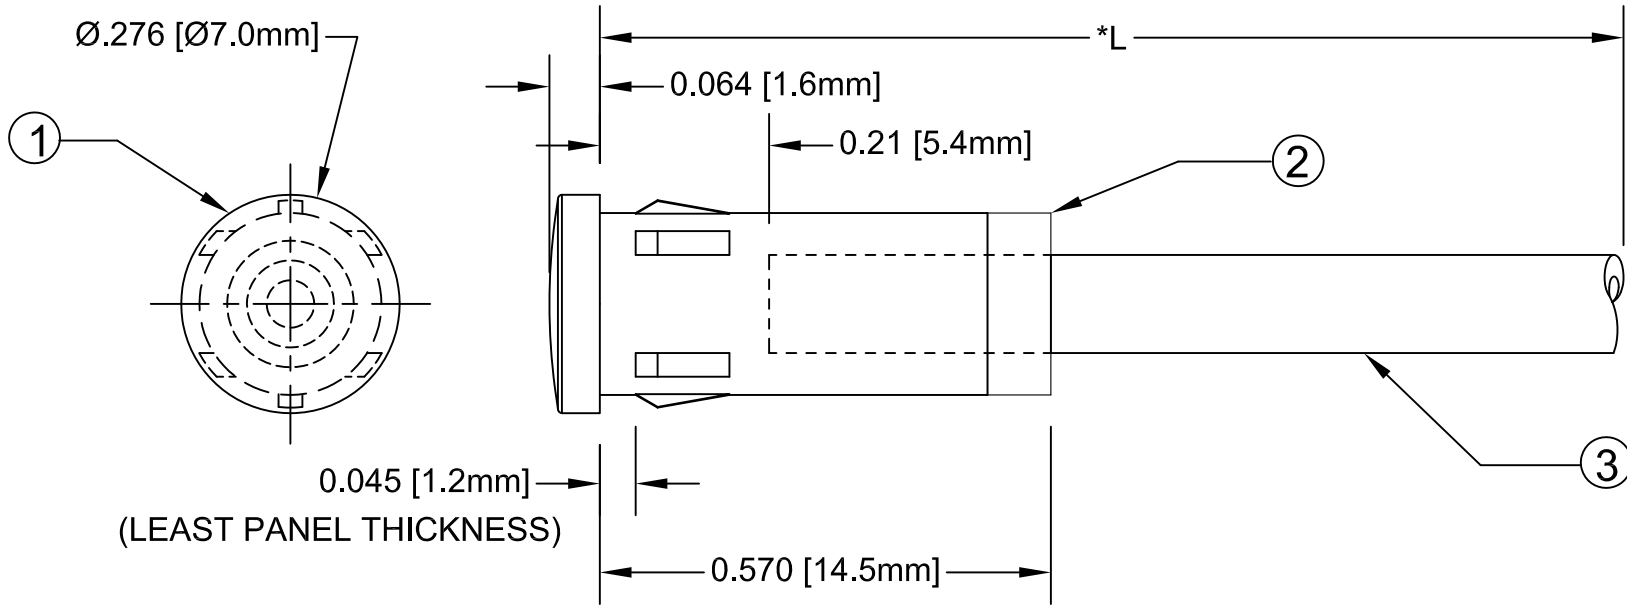

ITEM	Q'TY	PART NUMBER	PART DESCRIPTION
1	1	FLP-LC-5-02	LENS CAP, FLEXIBLE LIGHT-PIPE, BODY
2	1	FLP-LC-5-03	2mm LENS CAP, FLEXIBLE LIGHT-PIPE, INSERT
3	1	FLPS2031-X.XXX	2mm LIGHT PIPE CABLE, CUT LENGTH IN INCHES

REV.	DESCRIPTION	DATE	APPROVED
A	Engineering Release	09/14/09	T. Y.
B	Updated Fiber In BOM	11/16/12	T. Y.

" L "	Tolerance
0.750" ~ 16.000"	±0.050"
16.100" ~ 40.000"	±0.150"
40.100" ~ 80.000"	±0.300"
80.100" ~ 3,940.0"	±0.5%

*NOTE:
ALLOWABLE CUT LENGTH IS UP TO 3 DECIMAL PLACES.

STANDARD TOLERANCE (UNLESS OTHERWISE SPECIFIED)		 BIVAR® 4 THOMAS, IRVINE, CA. 92618 TEL: (949) 951-8808 FAX: (949) 951-3974			
DECIMALS	ANGULAR				
.X ±.1	X° ± 1°		TITLE: LENS CAP / FLP ASSEMBLY, 7mm ROUND		
.XX ±.02					
.XXX ±.010		DESIGNED: Brian Oliver	DATE: 09/14/09	PART NO: FLP25-XX.X	REVISION: B
CHECKED: Fred Jensen	DATE: 09/14/09	CAGE CODE : 32559	SHEET # 1 OF 1	CAD GENERATED DOCUMENT, DO NOT MEASURE DRAWING.