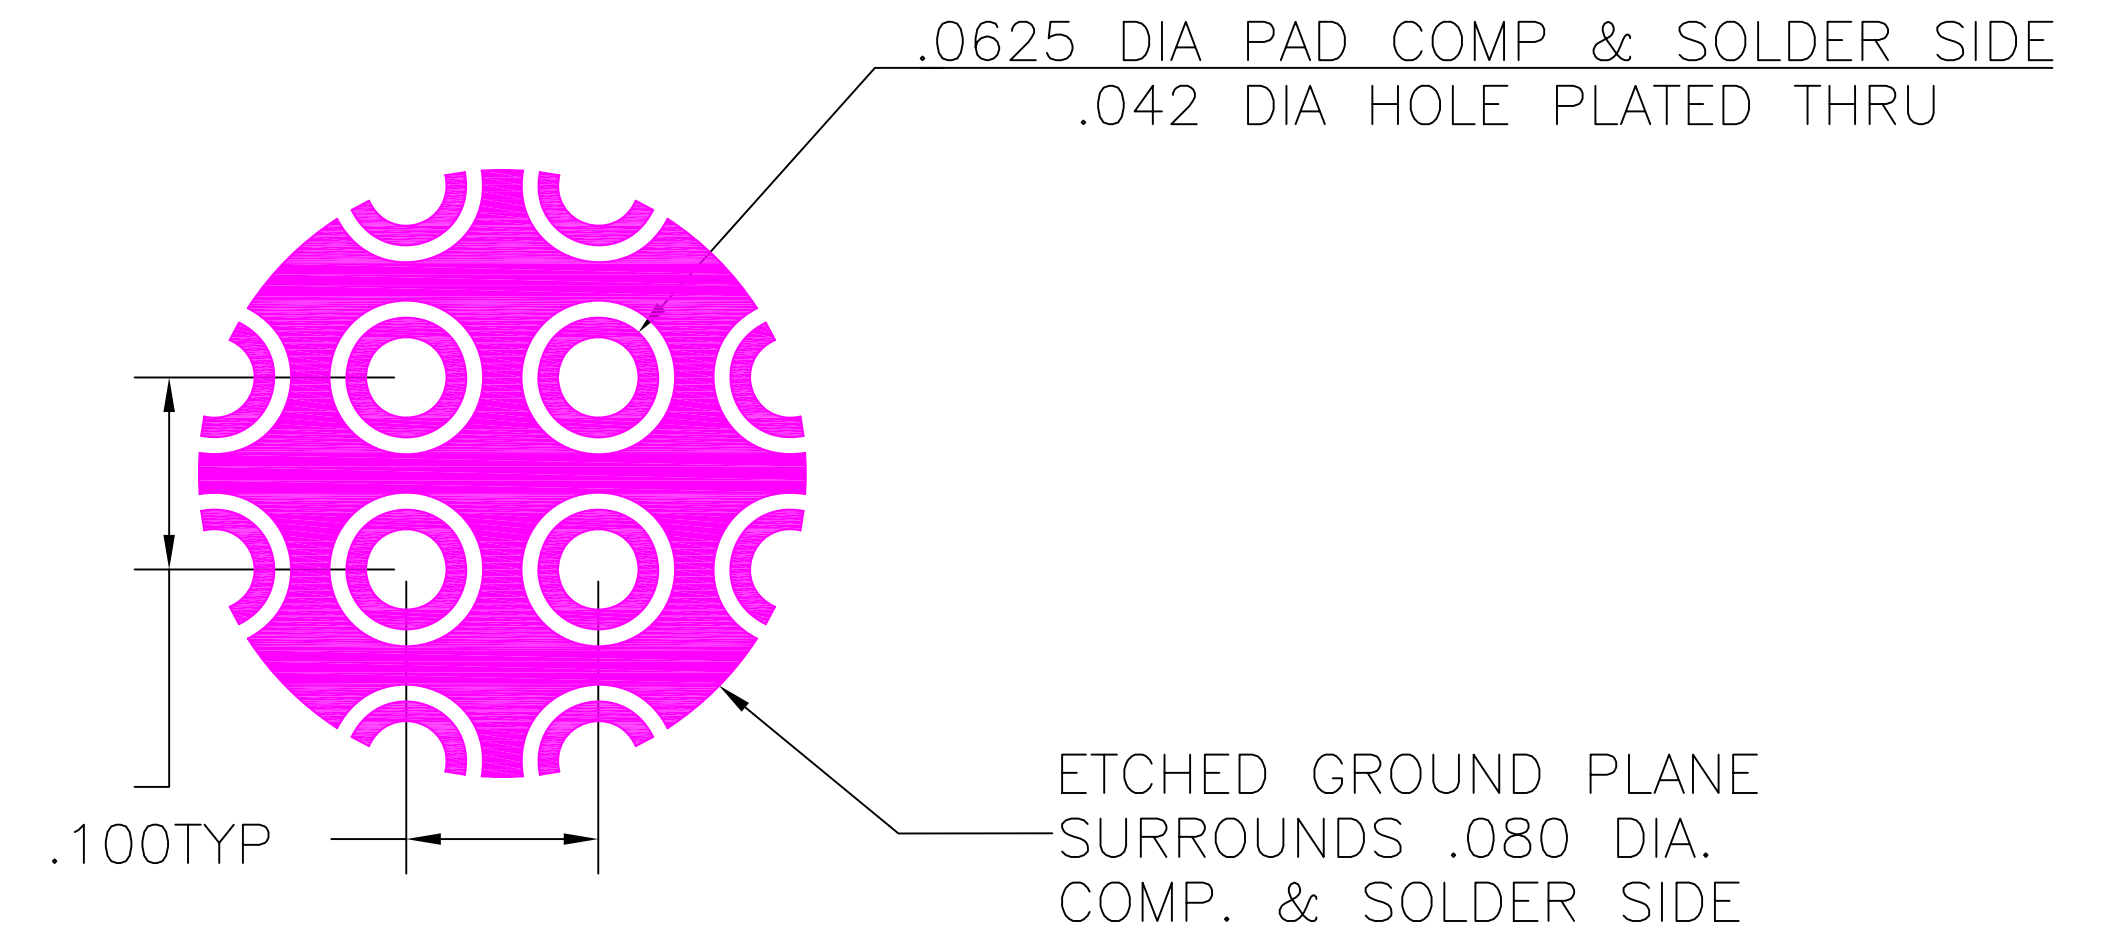

106P180-4 10.5"H X 18.0"L X .062" TH.
WIRING SIDE/COMPONENT SIDE

DETAIL SCALE 10/1

SEE DETAIL

Authorized Distribution Brand :

Website :

Welcome to visit www.ameya360.com

Contact Us :

➤ Address :