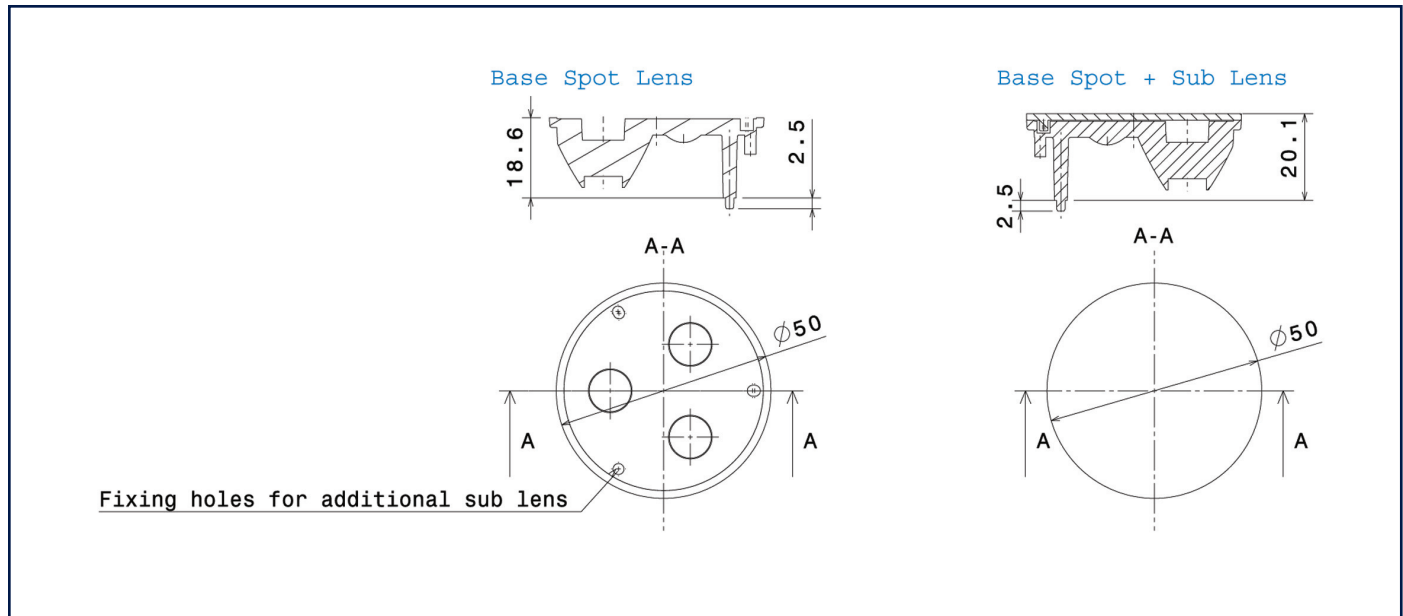

MECHANICAL DIMENSIONS

Base Optics: 50.0mm (1.77") diameter
21.1mm (1.20") height

Sub lenses: 50.0mm (1.77") diameter
1.5mm (0.10") height

Dialight reserves the right to make changes at any time in order to supply the best product possible.

Dialight-Lumidrives Ltd.

York House • Wetherby Road • Long Marston, York, YO26 7NH
Tel: +44(0) 1904 739150 • Fax: +44(0) 1904 737926 • www.dialight.com

Dialight Corporation

1501 Route 34 South • Farmingdale, NJ 07727 USA
Tel: (1) 732-919-3119 • Fax: (1) 732-751-5778 • www.dialight.com

MDEXLUMTRPOPT_A