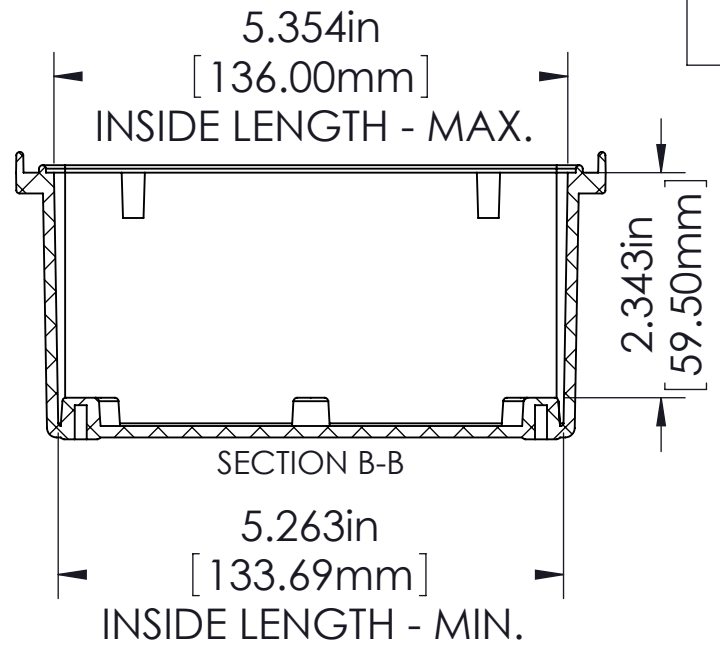

FINISH:
 BODY _____ LIGHT GRAY
 COVER _____ LIGHT GRAY OR CLEAR
 LATCHES & HINGES _____ PLASTIC
 WALL MOUNTING BRACKETS _____ STAINLESS STEEL & HARDWARE

BODY

Ø.126in [3.20mm]
 FOR M4 x 10mm LG. SELF-TAPPING SCREWS
 4 PLCS.
 (ABS VERSIONS ONLY)
 M4 THREADED INSERTS
 ON ALL OTHER VERSIONS
 USE M4 x 8mm LG. MACHINE SCREWS.
 2 PLCS.

Ø.126in [3.20mm]
 FOR M4 x 10mm LG. SELF-TAPPING SCREWS
 4 PLCS.

ASSEMBLY

COVER

NOTES:

- UNIT COMES COMPLETE WITH: (4) WALL MOUNTING BRACKETS & (4) M4 x 10mm LG. SELF-TAPPING SCREWS. (NOT SHOWN)
- BOXES DESIGNED TO MEET FOLLOWING STANDARDS: NEMA 1,2,4,4X, AND IEC529-IP65 REQUIREMENTS.

TOLERANCES:

ALL DIMENSIONS HAVE ±0.039in [±1mm] TOLERANCE UNLESS OTHERWISE SPECIFIED.

PART NO.	MATERIAL		USE
	BODY	COVER	
NBF-32010	ABS	ABS	INDOOR
NBF-32110	ABS / PC	ABS / PC	INDOOR
NBF-32210	ABS / PC	CLEAR PC	INDOOR
NBF-32310	PBT / PC	PBT / PC	OUTDOOR
NBF-32410	PBT / PC	CLEAR PC	OUTDOOR