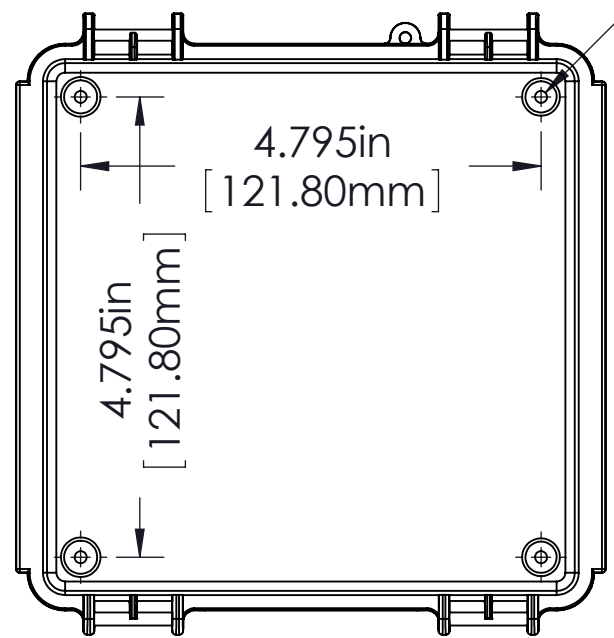

PART NAME	NBF SERIES PLASTIC NEMA BOX	PART No.	NBF-32010 & NBF-32110 & NBF-32210 & NBF-32310 & NBF-32410	REVISION DATE	9/1/2010
-----------	-----------------------------	----------	---	---------------	----------

FINISH:
 BODY _____ LIGHT GRAY
 COVER _____ LIGHT GRAY OR CLEAR
 LATCHES & HINGES _____ PLASTIC
 WALL MOUNTING BRACKETS _____ STAINLESS STEEL & HARDWARE

BODY

Ø.126in [3.20mm]
 FOR M4 x 10mm LG. SELF-TAPPING SCREWS
 4 PLCS.
 (ABS VERSIONS ONLY)
 M4 THREADED INSERTS
 ON ALL OTHER VERSIONS
 USE M4 x 8mm LG. MACHINE SCREWS.
 2 PLCS.

Ø.126in [3.20mm]
 FOR M4 x 10mm LG. SELF-TAPPING SCREWS
 4 PLCS.

ASSEMBLY

COVER

NOTES:

- UNIT COMES COMPLETE WITH: (4) WALL MOUNTING BRACKETS & (4) M4 x 10mm LG. SELF-TAPPING SCREWS. (NOT SHOWN)
- BOXES DESIGNED TO MEET FOLLOWING STANDARDS: NEMA 1,2,4,4X, AND IEC529-IP65 REQUIREMENTS.

TOLERANCES:

ALL DIMENSIONS HAVE ±0.039in [±1mm] TOLERANCE UNLESS OTHERWISE SPECIFIED.

PART NO.	MATERIAL		USE
	BODY	COVER	
NBF-32010	ABS	ABS	INDOOR
NBF-32110	ABS / PC	ABS / PC	INDOOR
NBF-32210	ABS / PC	CLEAR PC	INDOOR
NBF-32310	PBT / PC	PBT / PC	OUTDOOR
NBF-32410	PBT / PC	CLEAR PC	OUTDOOR