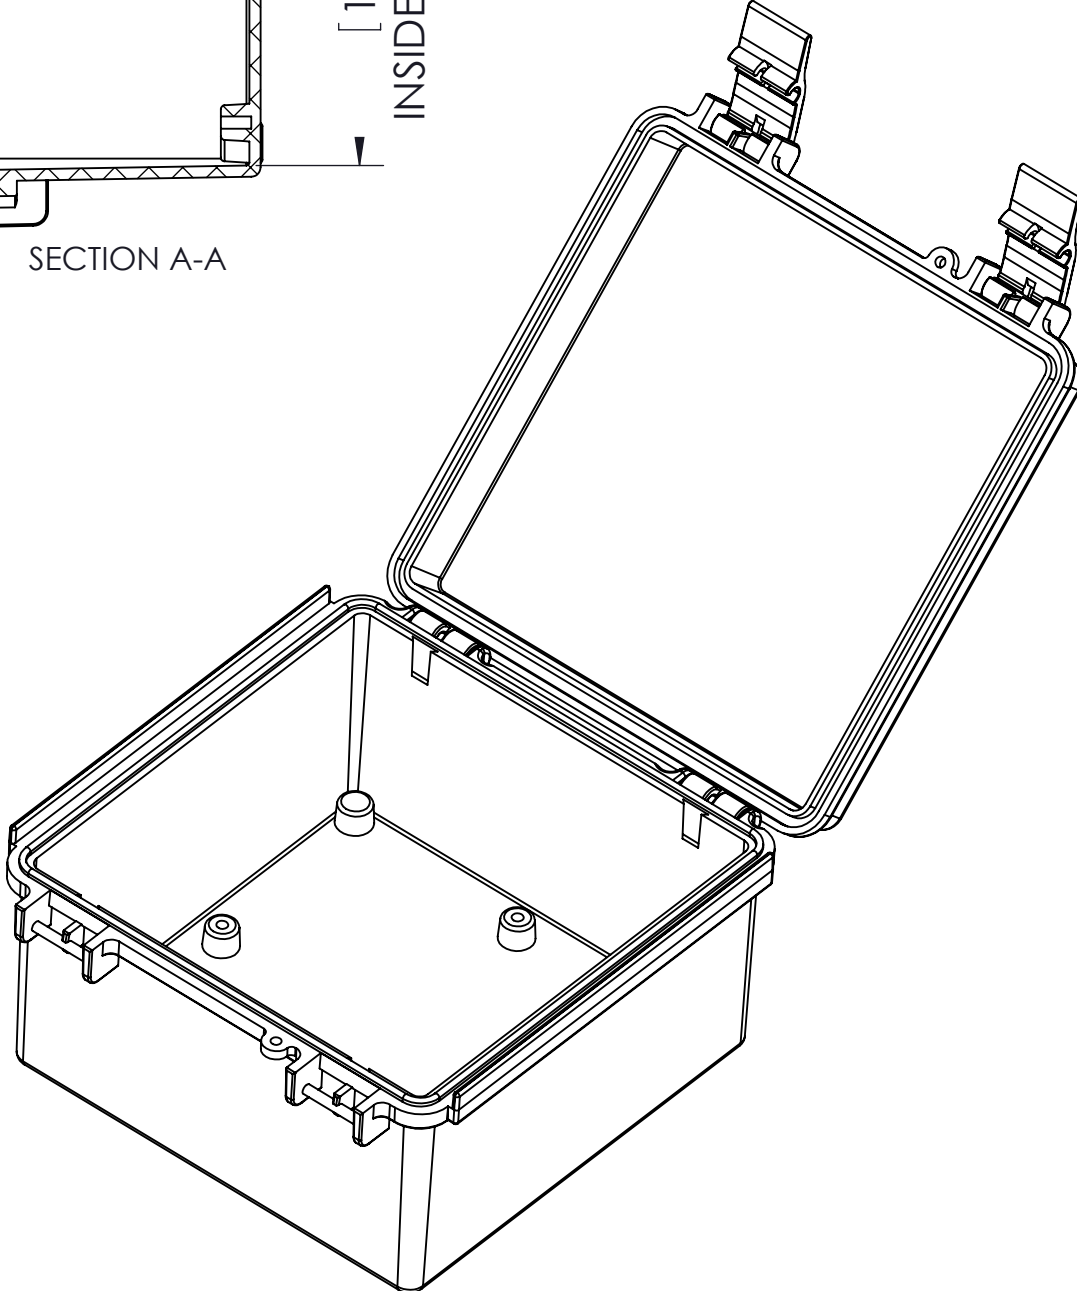

FINISH:
 BODY _____ LIGHT GRAY
 COVER _____ LIGHT GRAY OR CLEAR
 LATCHES & HINGES _____ PLASTIC
 WALL MOUNTING BRACKETS _____ STAINLESS STEEL & HARDWARE

BODY

Ø.126in [3.20mm]
 FOR M4 x 10mm LG. SELF-TAPPING SCREWS
 4 PLCS.
 (ABS VERSIONS ONLY)
 M4 THREADED INSERTS
 ON ALL OTHER VERSIONS
 USE M4 x 8mm LG. MACHINE SCREWS.
 2 PLCS.

Ø.126in [3.20mm]
 FOR M4 x 10mm LG. SELF-TAPPING SCREWS
 4 PLCS.

ASSEMBLY

COVER

NOTES:

- UNIT COMES COMPLETE WITH: (4) WALL MOUNTING BRACKETS & (4) M4 x 10mm LG. SELF-TAPPING SCREWS. (NOT SHOWN)
- BOXES DESIGNED TO MEET FOLLOWING STANDARDS: NEMA 1,2,4,4X, AND IEC529-IP65 REQUIREMENTS.

TOLERANCES:

ALL DIMENSIONS HAVE ±0.039in [±1mm] TOLERANCE UNLESS OTHERWISE SPECIFIED.

PART NO.	MATERIAL		USE
	BODY	COVER	
NBF-32010	ABS	ABS	INDOOR
NBF-32110	ABS / PC	ABS / PC	INDOOR
NBF-32210	ABS / PC	CLEAR PC	INDOOR
NBF-32310	PBT / PC	PBT / PC	OUTDOOR
NBF-32410	PBT / PC	CLEAR PC	OUTDOOR