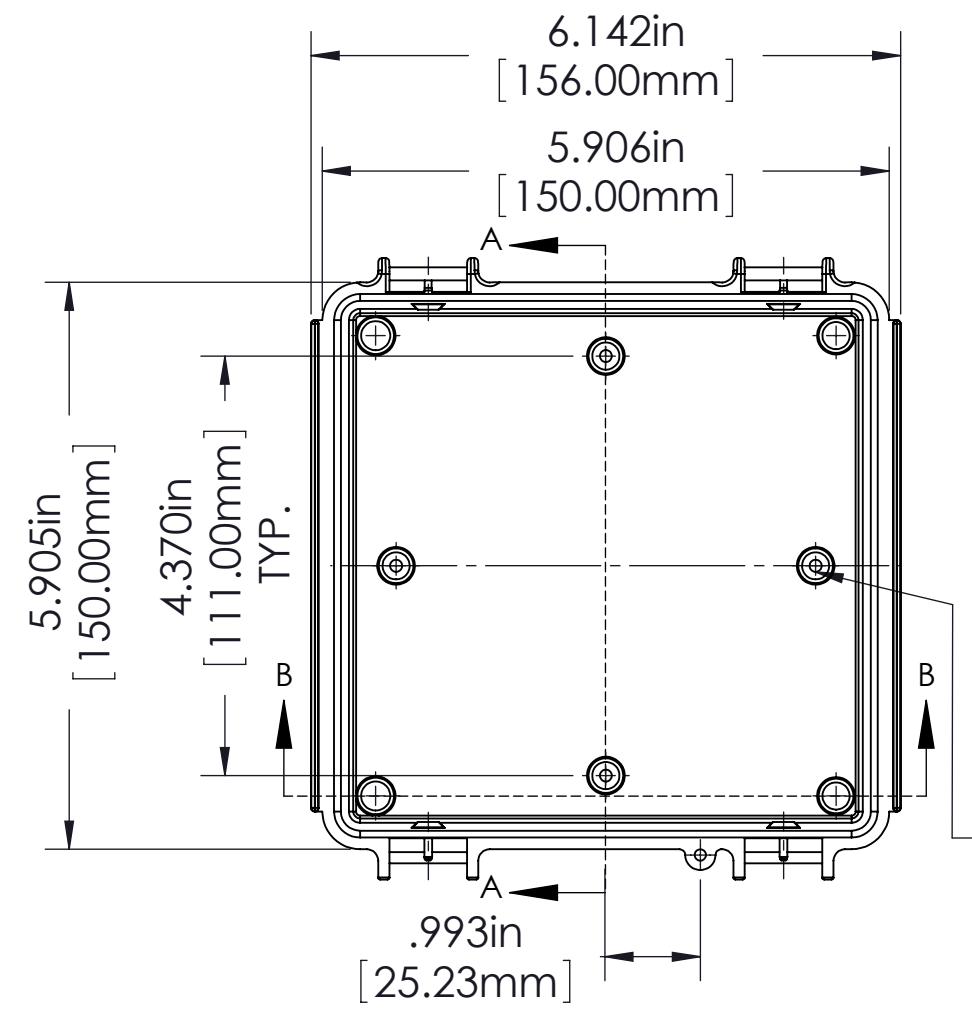

PART NAME	NBF SERIES PLASTIC NEMA BOX	PART No.	NBF-32010 & NBF-32110 & NBF-32210 & NBF-32310 & NBF-32410	REVISION DATE	9/1/2010
-----------	-----------------------------	----------	---	---------------	----------

FINISH:
 BODY _____ LIGHT GRAY
 COVER _____ LIGHT GRAY OR CLEAR
 LATCHES & HINGES _____ PLASTIC
 WALL MOUNTING BRACKETS _____ STAINLESS STEEL & HARDWARE

BODY

Ø.126in [3.20mm]
 FOR M4 x 10mm LG. SELF-TAPPING SCREWS
 4 PLCS.
 (ABS VERSIONS ONLY)
 M4 THREADED INSERTS
 ON ALL OTHER VERSIONS
 USE M4 x 8mm LG. MACHINE SCREWS.
 2 PLCS.

Ø.126in [3.20mm]
 FOR M4 x 10mm LG. SELF-TAPPING SCREWS
 4 PLCS.

ASSEMBLY

COVER

NOTES:

- UNIT COMES COMPLETE WITH: (4) WALL MOUNTING BRACKETS & (4) M4 x 10mm LG. SELF-TAPPING SCREWS. (NOT SHOWN)
- BOXES DESIGNED TO MEET FOLLOWING STANDARDS: NEMA 1,2,4,4X, AND IEC529-IP65 REQUIREMENTS.

TOLERANCES:

ALL DIMENSIONS HAVE ±0.039in [±1mm] TOLERANCE UNLESS OTHERWISE SPECIFIED.

PART NO.	MATERIAL		USE
	BODY	COVER	
NBF-32010	ABS	ABS	INDOOR
NBF-32110	ABS / PC	ABS / PC	INDOOR
NBF-32210	ABS / PC	CLEAR PC	INDOOR
NBF-32310	PBT / PC	PBT / PC	OUTDOOR
NBF-32410	PBT / PC	CLEAR PC	OUTDOOR