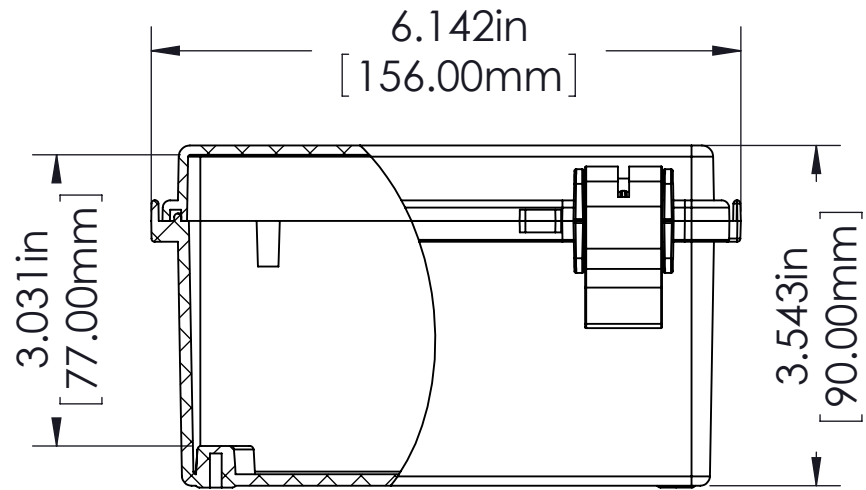

FINISH:
 BODY _____ LIGHT GRAY
 COVER _____ LIGHT GRAY OR CLEAR
 LATCHES & HINGES _____ PLASTIC
 WALL MOUNTING BRACKETS _____ STAINLESS STEEL & HARDWARE

BODY

Ø.126in [3.20mm]
 FOR M4 x 10mm LG. SELF-TAPPING SCREWS
 4 PLCS.
 (ABS VERSIONS ONLY)
 M4 THREADED INSERTS
 ON ALL OTHER VERSIONS
 USE M4 x 8mm LG. MACHINE SCREWS.
 2 PLCS.

Ø.126in [3.20mm]
 FOR M4 x 10mm LG. SELF-TAPPING SCREWS
 4 PLCS.

ASSEMBLY

COVER

NOTES:

- UNIT COMES COMPLETE WITH: (4) WALL MOUNTING BRACKETS & (4) M4 x 10mm LG. SELF-TAPPING SCREWS. (NOT SHOWN)
- BOXES DESIGNED TO MEET FOLLOWING STANDARDS: NEMA 1,2,4,4X, AND IEC529-IP65 REQUIREMENTS.

TOLERANCES:

ALL DIMENSIONS HAVE ±0.039in [±1mm] TOLERANCE UNLESS OTHERWISE SPECIFIED.

PART NO.	MATERIAL		USE
	BODY	COVER	
NBF-32010	ABS	ABS	INDOOR
NBF-32110	ABS / PC	ABS / PC	INDOOR
NBF-32210	ABS / PC	CLEAR PC	INDOOR
NBF-32310	PBT / PC	PBT / PC	OUTDOOR
NBF-32410	PBT / PC	CLEAR PC	OUTDOOR