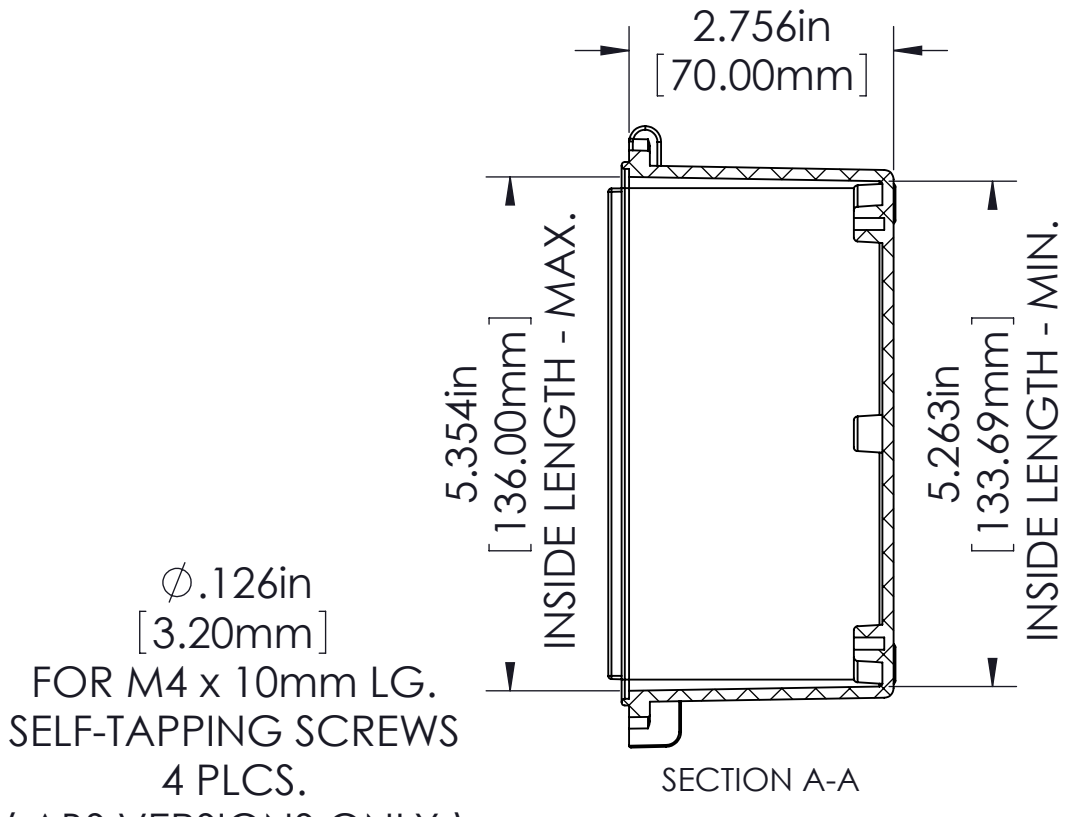

PART NAME	NBF SERIES PLASTIC NEMA BOX	PART No.	NBF-32010 & NBF-32110 & NBF-32210 & NBF-32310 & NBF-32410	REVISION DATE	9/1/2010
-----------	-----------------------------	----------	---	---------------	----------

FINISH:
 BODY _____ LIGHT GRAY
 COVER _____ LIGHT GRAY OR CLEAR
 LATCHES & HINGES _____ PLASTIC
 WALL MOUNTING BRACKETS _____ STAINLESS STEEL & HARDWARE

BODY

Ø.126in [3.20mm]
 FOR M4 x 10mm LG. SELF-TAPPING SCREWS
 4 PLCS.
 (ABS VERSIONS ONLY)
 M4 THREADED INSERTS
 ON ALL OTHER VERSIONS
 USE M4 x 8mm LG. MACHINE SCREWS.
 2 PLCS.

Ø.126in [3.20mm]
 FOR M4 x 10mm LG. SELF-TAPPING SCREWS
 4 PLCS.

ASSEMBLY

COVER

NOTES:

- UNIT COMES COMPLETE WITH: (4) WALL MOUNTING BRACKETS & (4) M4 x 10mm LG. SELF-TAPPING SCREWS. (NOT SHOWN)
- BOXES DESIGNED TO MEET FOLLOWING STANDARDS: NEMA 1,2,4,4X, AND IEC529-IP65 REQUIREMENTS.

TOLERANCES:

ALL DIMENSIONS HAVE ±0.039in [±1mm] TOLERANCE UNLESS OTHERWISE SPECIFIED.

PART NO.	MATERIAL		USE
	BODY	COVER	
NBF-32010	ABS	ABS	INDOOR
NBF-32110	ABS / PC	ABS / PC	INDOOR
NBF-32210	ABS / PC	CLEAR PC	INDOOR
NBF-32310	PBT / PC	PBT / PC	OUTDOOR
NBF-32410	PBT / PC	CLEAR PC	OUTDOOR