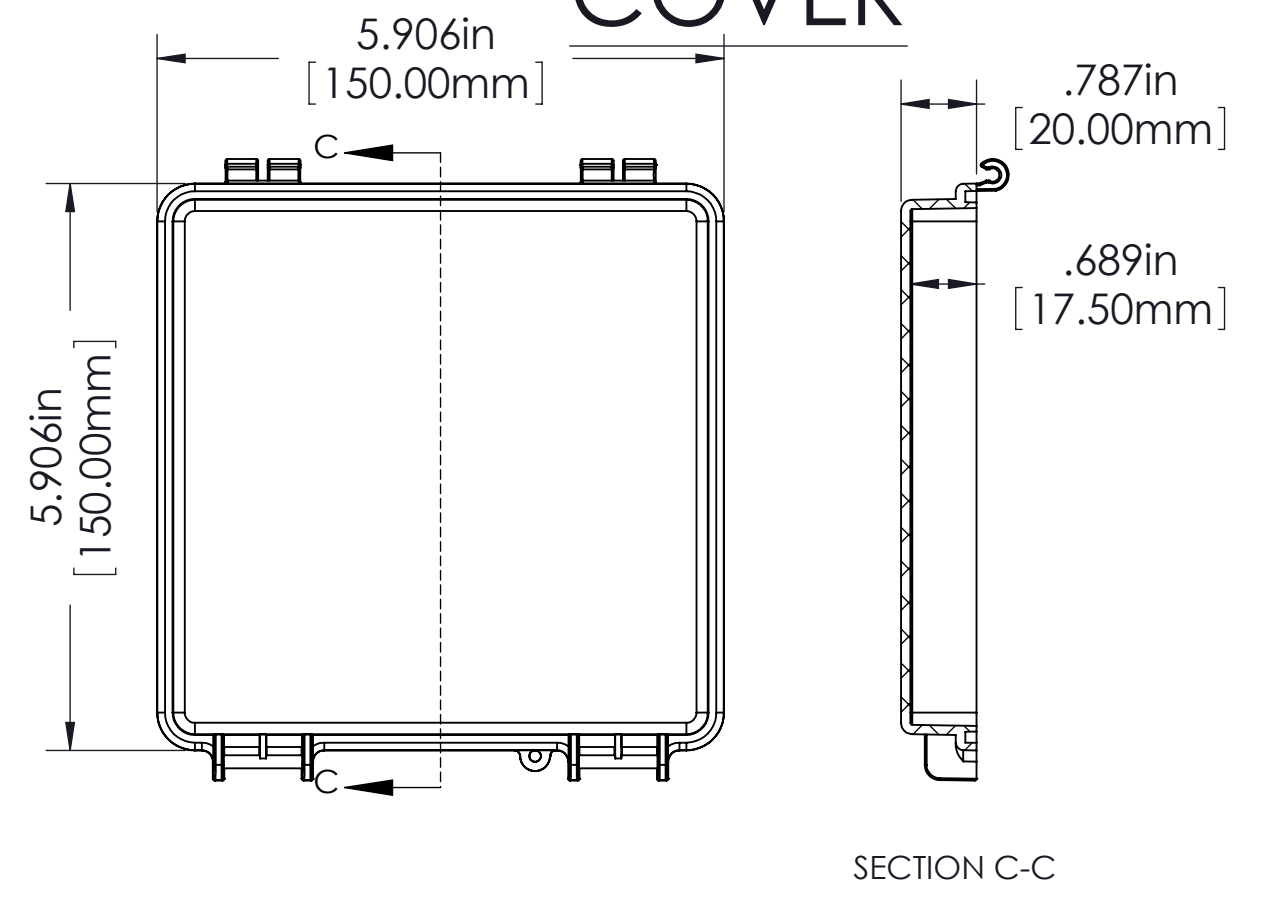

FINISH:
 BODY _____ LIGHT GRAY
 COVER _____ LIGHT GRAY OR CLEAR
 LATCHES & HINGES _____ PLASTIC
 WALL MOUNTING BRACKETS _____ STAINLESS STEEL & HARDWARE

BODY

Ø.126in [3.20mm]
 FOR M4 x 10mm LG. SELF-TAPPING SCREWS
 4 PLCS.
 (ABS VERSIONS ONLY)
 M4 THREADED INSERTS
 ON ALL OTHER VERSIONS
 USE M4 x 8mm LG. MACHINE SCREWS.
 2 PLCS.

Ø.126in [3.20mm]
 FOR M4 x 10mm LG. SELF-TAPPING SCREWS
 4 PLCS.

ASSEMBLY

COVER

NOTES:

- UNIT COMES COMPLETE WITH: (4) WALL MOUNTING BRACKETS & (4) M4 x 10mm LG. SELF-TAPPING SCREWS. (NOT SHOWN)
- BOXES DESIGNED TO MEET FOLLOWING STANDARDS: NEMA 1,2,4,4X, AND IEC529-IP65 REQUIREMENTS.

TOLERANCES:

ALL DIMENSIONS HAVE ±0.039in [±1mm] TOLERANCE UNLESS OTHERWISE SPECIFIED.

PART NO.	MATERIAL		USE
	BODY	COVER	
NBF-32010	ABS	ABS	INDOOR
NBF-32110	ABS / PC	ABS / PC	INDOOR
NBF-32210	ABS / PC	CLEAR PC	INDOOR
NBF-32310	PBT / PC	PBT / PC	OUTDOOR
NBF-32410	PBT / PC	CLEAR PC	OUTDOOR