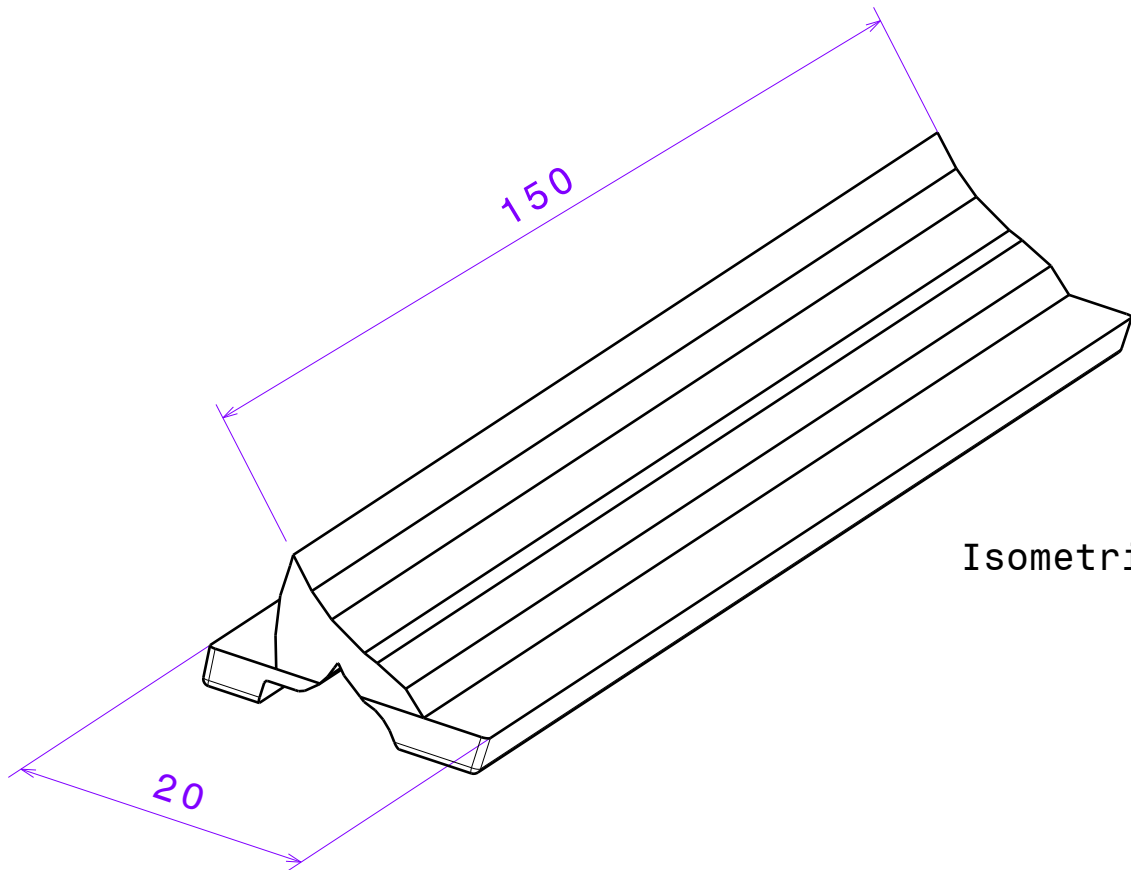

2

2

1

1

LED position

MATERIAL: PMMA clear

This drawing is our property.
It can't be reproduced
or communicated without
our written agreement.

L
S
F
F

SIZE
A4

DRAWING NUMBER
C12446

REV
3

DESIGNED BY
pl

DATE
25.10.2011

SCALE 2:1

WEIGHT (g)

SHEET