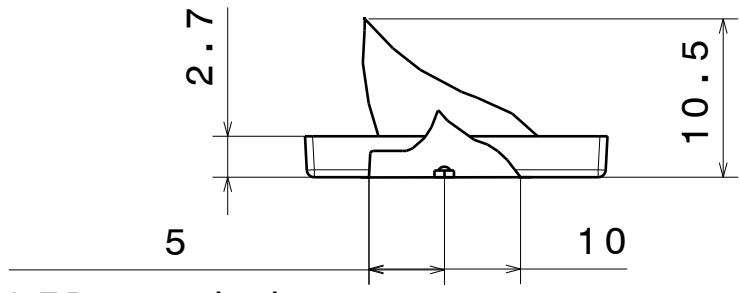

2

2

1

1

LED position

MATERIAL: PMMA clear

This drawing is our property.
It can't be reproduced
or communicated without
our written agreement.

L
S
F
F

SIZE
A4

DRAWING NUMBER
C12446

REV
3

DESIGNED BY
pl

DATE
25.10.2011

SCALE 2:1

WEIGHT (g)

SHEET