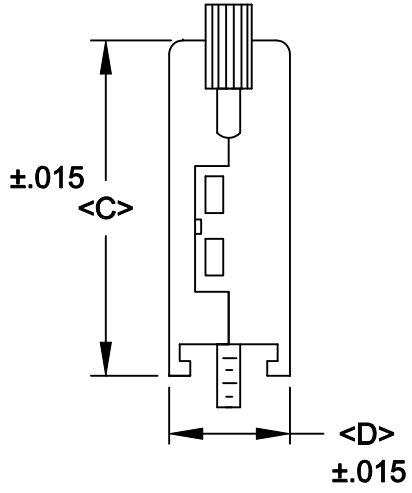

DESCRIPTION: 972 SERIES D-SUB SLIM-LINE BACKSHELL

BACKSHELL KIT INCLUDES:

- (1) BACKSHELL
- (2) 4-40 THUMBSCREWS
- (1) PLASTIC STRAIN RELIEF
- (1) METAL STRAIN RELIEF CLAMP
- (2) STRAIN RELIEF SCREWS

TORQUE VALUE ON PLASTIC FOR STRAIN RELIEF SCREWS = 4 INCH POUNDS MAX.

972-YYY-01SRY1

SERIES _____
 POSITIONS _____
 009
 015
 025
 037
 MATERIAL _____
 01S = PLASTIC/SLIM LINE
 COLOR: _____
 01 = BLACK
 03 = LIGHT GREY
 04 = GREEN
 06 = RED
 07 = BLUE
 08 = YELLOW
 11 = DEC GREY
 PUT-UPS _____
 1 = KIT

MATERIAL: POLYAMIDE PA66 - UL 94H-B
MANY COLORS AVAILABLE

THUMBSCREWS: STEEL

OPERATING TEMP: -30°C TO +110°C
RoHS COMPLIANT

	THESE DRAWINGS AND SPECIFICATIONS ARE THE PROPERTY OF NorComp AND SHALL NOT BE REPRODUCED, COPIED OR USED AS THE BASIS FOR THE MANUFACTURE OF SALE OF APPARATUS WITHOUT WRITTEN PERMISSION.		DRAWN: PAM JENKINS	DATE: 6-10-05
			CHECKED:	DATE:
NorComp	SCALE:	SHEET 1 OF 2	REV 5	
	DWG NO. 972-YYY-01SRY1			