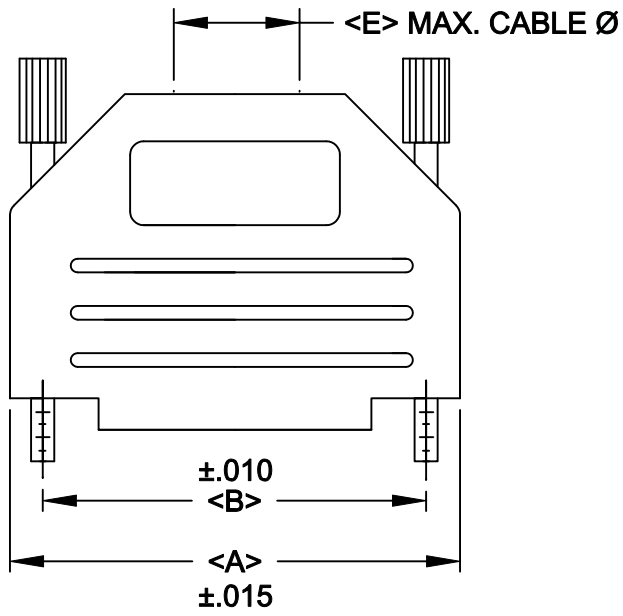

DESCRIPTION: 972 SERIES D-SUB SLIM-LINE BACKSHELL

BACKSHELL KIT INCLUDES:

- (1) BACKSHELL
- (2) 4-40 THUMBSCREWS
- (1) PLASTIC STRAIN RELIEF
- (1) METAL STRAIN RELIEF CLAMP
- (2) STRAIN RELIEF SCREWS

TORQUE VALUE ON PLASTIC FOR STRAIN RELIEF SCREWS = 4 INCH POUNDS MAX.

972-YYY-01SRY1

SERIES _____
 POSITIONS _____
 009
 015
 025
 037
 MATERIAL _____
 01S = PLASTIC/SLIM LINE
 COLOR: _____
 01 = BLACK
 03 = LIGHT GREY
 04 = GREEN
 06 = RED
 07 = BLUE
 08 = YELLOW
 11 = DEC GREY
 PUT-UPS _____
 1 = KIT