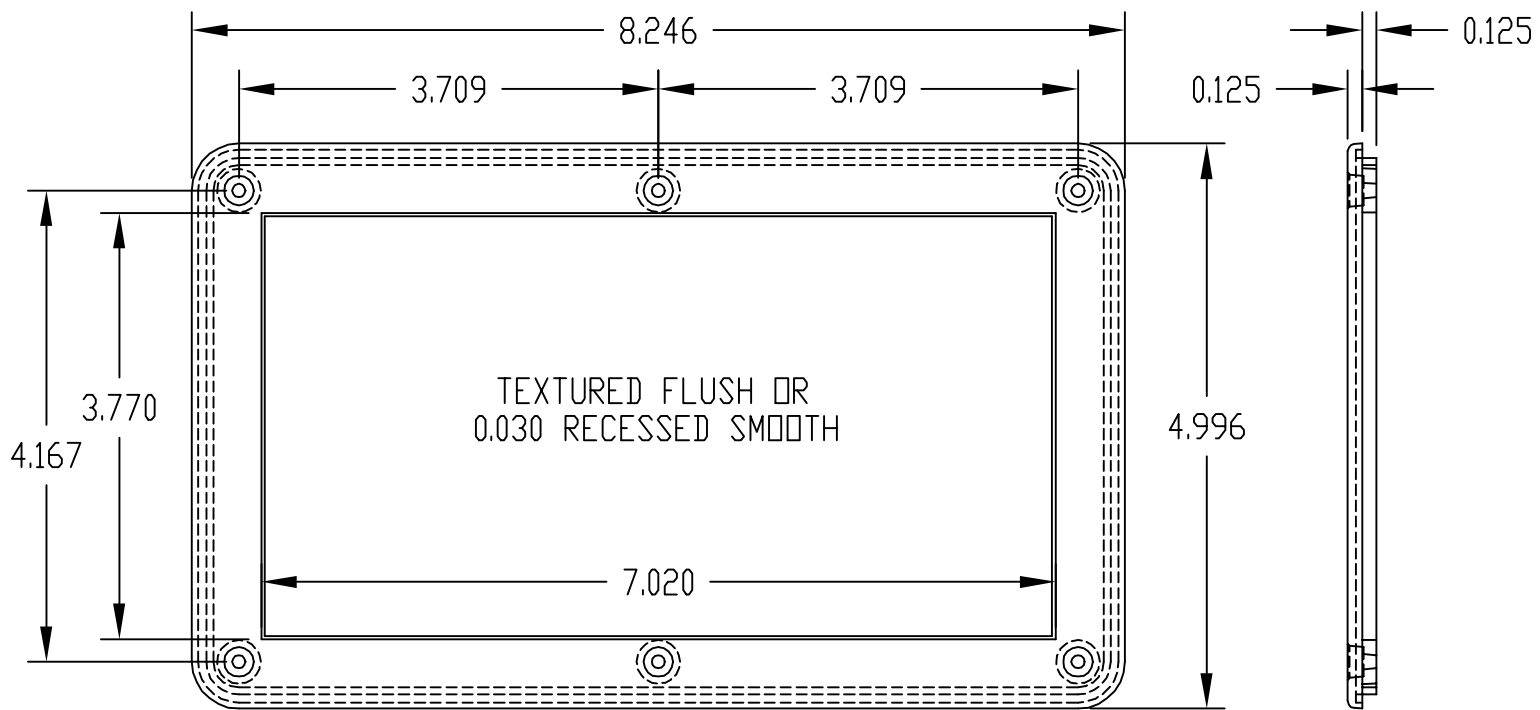

SIX (6) #4-40 x 0.500" LG. SCREWS SUPPLIED FOR ASSEMBLING COVER TO BODY

MOUNTING BOSSES USE EITHER M2.5 METRIC OR #4 STD. SHEET METAL SCREWS x 0.250" LG. (NOT SUPPLIED)

**FINISH**

BODY AND STANDARD COVERS ARE BLACK TEXTURED

RECESSED (CUR-) AND CLEAR COVERS (-C) ARE SMOOTH FINISH

OPTIONAL MOUNTING BRACKETS ARE AVAILABLE BY ADDING SUFFIX "-MB" TO CATALOG PART NO.

NOTE: ALL DIMENSIONS HAVE ±0.010 TOLERANCE UNLESS OTHERWISE SPECIFIED