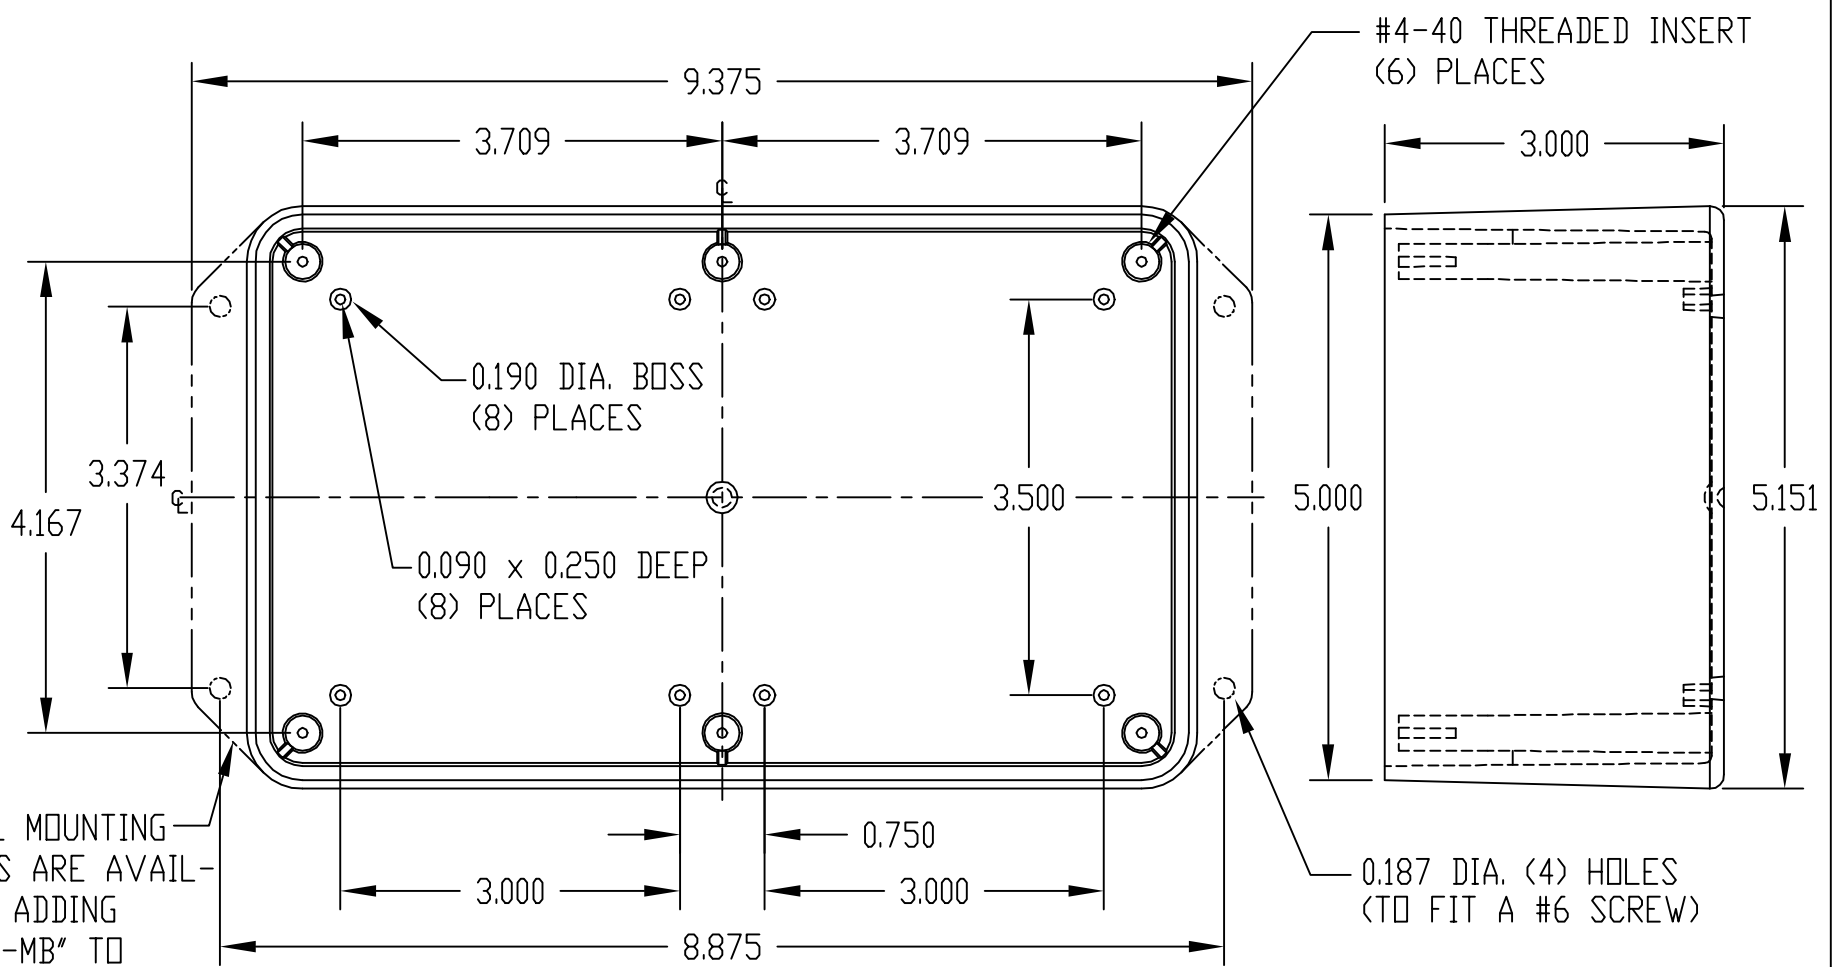

PART NAME	UTILIBOX (STYLE A)	PART No.	CU-3285 & CU-3285-MB CUR-3285 & CUR-3285-MB CUR-3285-C & CUR-3285-CMB	REV. DATE	9-2-10
-----------	--------------------	----------	---	-----------	--------

**MATERIAL:**

SIX (6) #4-40 x 0.500" LG. SCREWS SUPPLIED FOR ASSEMBLING COVER TO BODY

MOUNTING BOSSES USE EITHER M2.5 METRIC OR #4 STD. SHEET METAL SCREWS x 0.250" LG. (NOT SUPPLIED)

**FINISH**

BODY AND STANDARD COVERS ARE BLACK TEXTURED

RECESSED (CUR-) AND CLEAR COVERS (-C) ARE SMOOTH FINISH

OPTIONAL MOUNTING BRACKETS ARE AVAILABLE BY ADDING SUFFIX "-MB" TO CATALOG PART NO.

NOTE: ALL DIMENSIONS HAVE ±0.010 TOLERANCE UNLESS OTHERWISE SPECIFIED