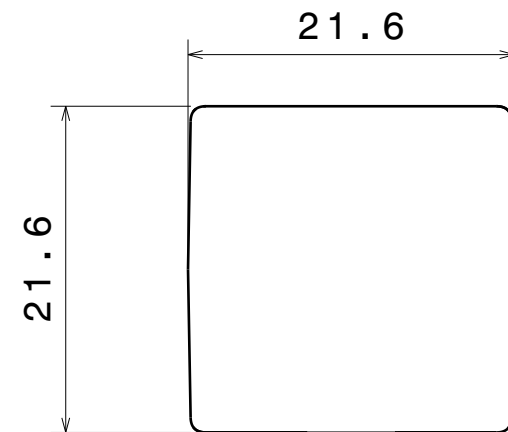

D

C

B

A

Oval beam direction

Note: Oval 0-90 has 90degree turned beam (holder has second cut out for lens turning)

Lens

Holder