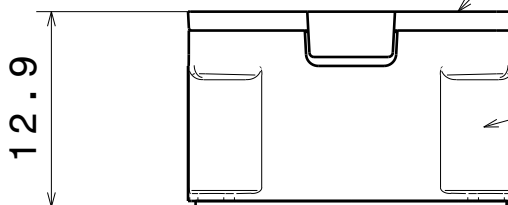

D

C

B

A

Oval beam direction

Note: Oval 0-90 has 90degree turned beam (holder has second cut out for lens turning)

Lens

Holder