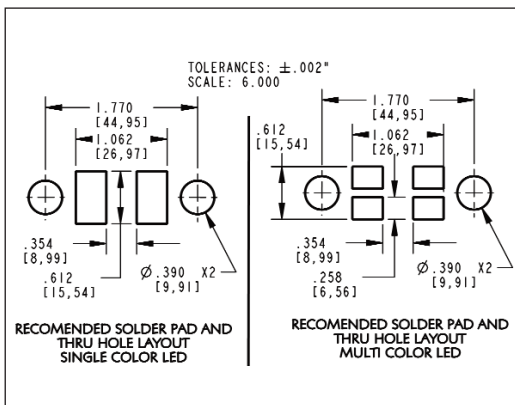

Dialight

NEW!

Optopipe® Vertical Lightpipes

Features & Benefits:

- ▷ Six lengths varying from .250 to .550
- ▷ Three lens styles for optimal viewing angles; Flat, Domed, and Convex
- ▷ Designed for both single and multi-color LEDs
- ▷ Impervious to failure due to shock and vibration
- ▷ Up to 90% more efficient than traditional light sources when delivering monochromatic light
- ▷ Low-voltage and minimal power consumption
- ▷ Light is produced through photonic emission, not as a by-product of a radiating heat source
- ▷ Molded from RoHS compliant UL94-V0 Water Clear Polycarbonate with an oxygen index of 35%.
- ▷ Designed to be used with Dialight surface mount LEDs 597-XXXX-207F. See page 17 for LED operating characteristics

515-119 X-XXXX-F

Length in (mm)
see dim A
Lens Shape

Order Codes

Part Number	DIM "A" in (mm)	Lens Shape
515-1192-0250F	250 (6,35)	Flat
515-1192-0550F	550 (13,97)	Flat
515-1194-0300F	300 (7,62)	Domed
515-1194-0350F	350 (8,89)	Domed
515-1194-0354F	354 (8,99)	Domed
515-1194-0450F	450 (11,43)	Domed

Longer versions available on request, consult factory