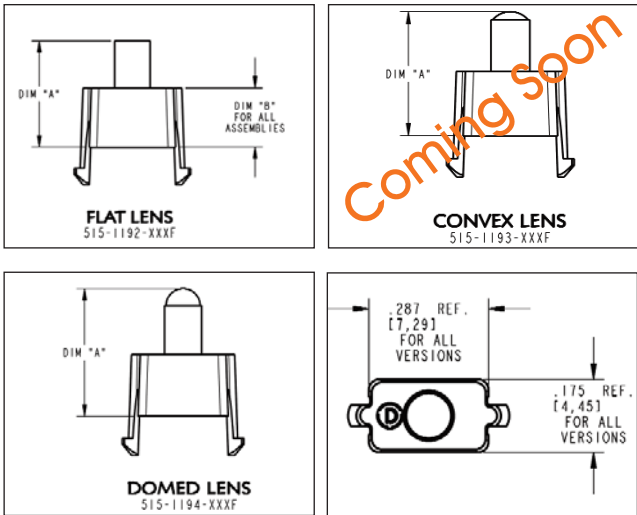

### Features & Benefits:

- ▷ Six lengths varying from .250 to .550
- ▷ Three lens styles for optimal viewing angles; Flat, Domed, and Convex
- ▷ Designed for both single and multi-color LEDs
- ▷ Impervious to failure due to shock and vibration
- ▷ Up to 90% more efficient than traditional light sources when delivering monochromatic light
- ▷ Low-voltage and minimal power consumption
- ▷ Light is produced through photonic emission, not as a by-product of a radiating heat source
- ▷ Molded from RoHS compliant UL94-V0 Water Clear Polycarbonate with an oxygen index of 35%.
- ▷ Designed to be used with Dialight surface mount LEDs 597-XXXX-207F. See page 17 for LED operating characteristics