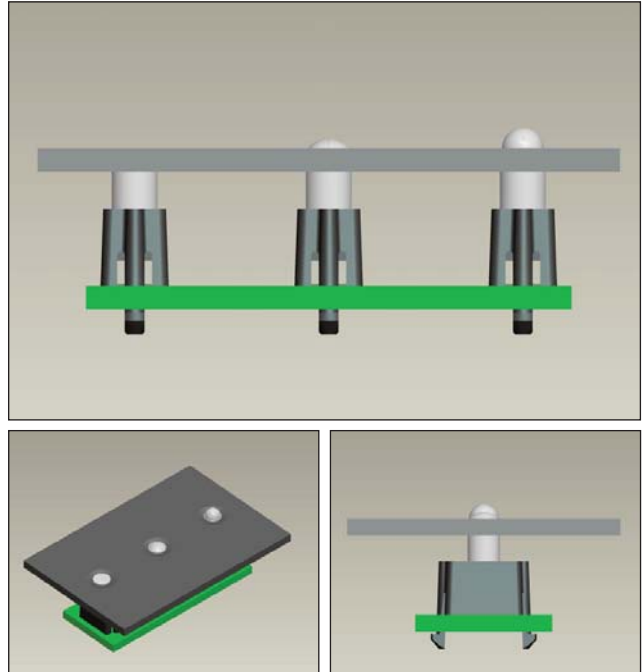

### Features & Benefits:

- ▷ Six lengths varying from .250 to .550
- ▷ Three lens styles for optimal viewing angles; Flat, Domed, and Convex
- ▷ Designed for both single and multi-color LEDs
- ▷ Impervious to failure due to shock and vibration
- ▷ Up to 90% more efficient than traditional light sources when delivering monochromatic light
- ▷ Low-voltage and minimal power consumption
- ▷ Light is produced through photonic emission, not as a by-product of a radiating heat source
- ▷ Molded from RoHS compliant UL94-V0 Water Clear Polycarbonate with an oxygen index of 35%.
- ▷ Designed to be used with Dialight surface mount LEDs 597-XXXX-207F. See page 17 for LED operating characteristics