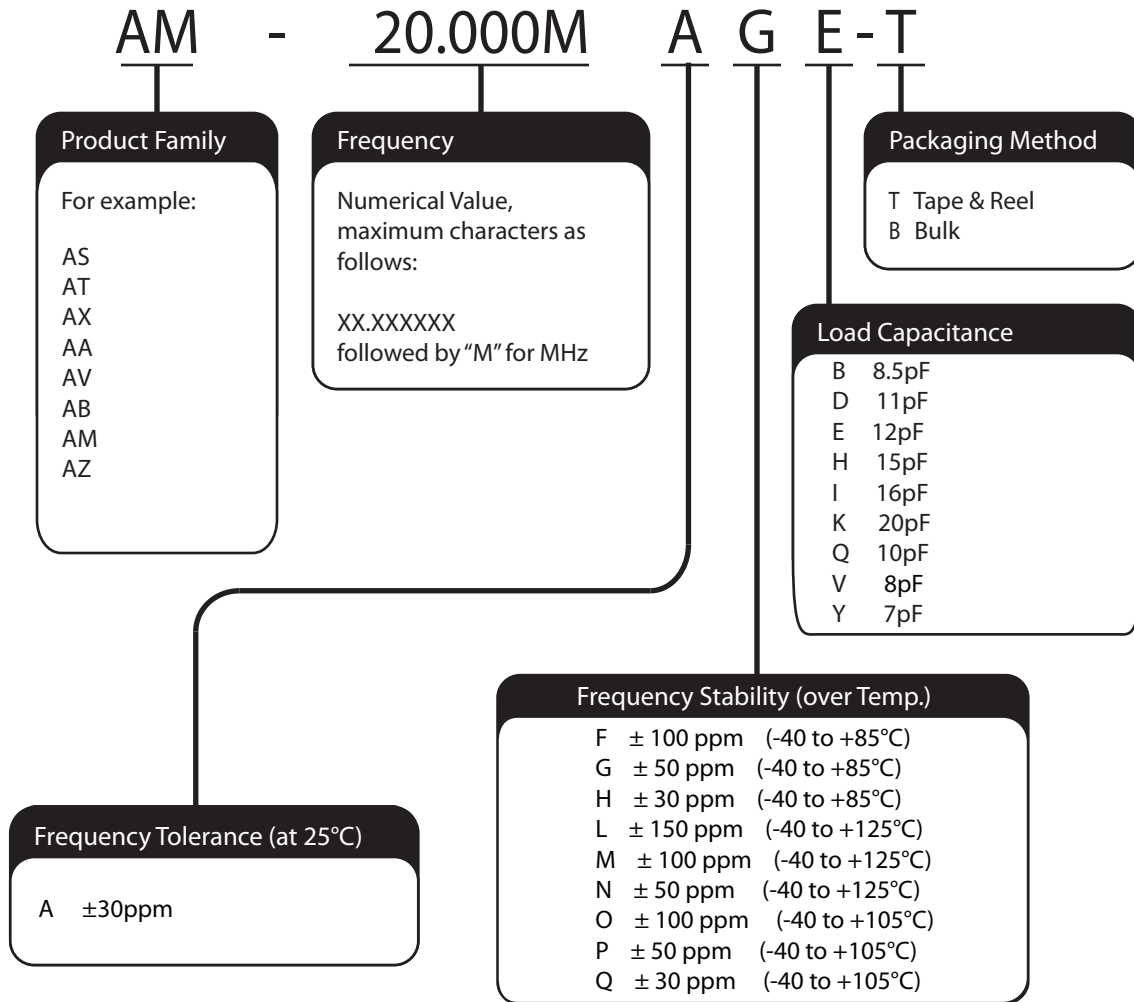

## Quartz Crystal Part Numbering System - Automotive Grade

Example Part Number: AM-20.000MAGE-T