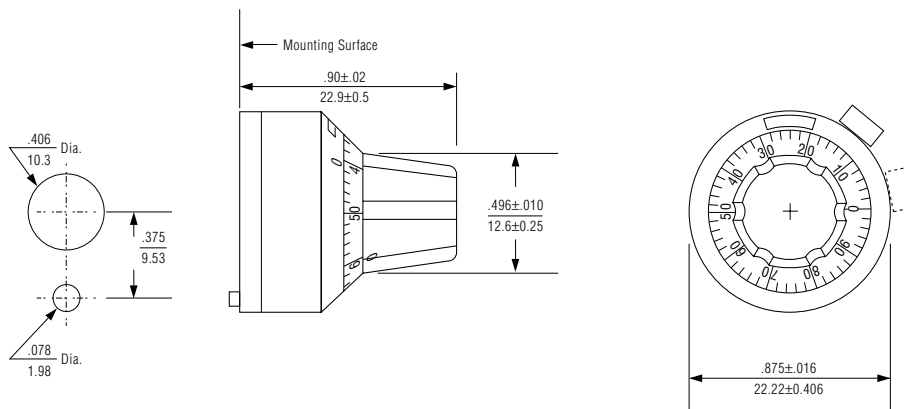

**Model 2696**  
**Turns Counting Dial**  
**7/8" Diameter**  
**Analog**  
**For 1/4" Shaft**

**SPECIFICATIONS<sup>1</sup>**

|  |                               |
|--|-------------------------------|
| Counting Capacity, Maximum Turns               | 10                            |
| Shaft Diameter                                 | 1/4"                          |
| Bushing Diameter                               | 3/8"                          |
| Depth – Maximum from face of panel             | 0.900"                        |
| Shaft Extension – Maximum from face of panel   | 0.781"                        |
| Shaft Extension – Minimum from face of panel   | 0.620"                        |
| Bushing Extension – Maximum from face of panel | 0.300"                        |
| Locking Mechanism                              | Positive Action               |
| Weight, nominal                                | 16 grams                      |
| Number of set screws                           | 1                             |
| Numeral Height                                 | 0.050"                        |
| Knob Material                                  | Black Plastic                 |
| Dial Finish                                    | White Numerals on Black Matte |
| Housing Finish                                 | Satin Chrome                  |
| Operating Temperature Range                    | -55°C to 71°C                 |

**OUTLINE DIMENSIONS (inch/mm)**

<sup>1</sup> Specifications subject to change without notice.