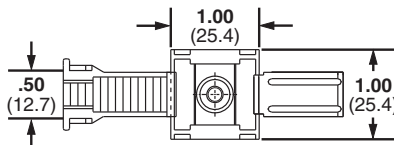

C4. Cable Management

D1. Terminals

D2. Power Connectors

D3. Grounding Connectors

Clincher™ Adjustable Releasable Clamp

- Adjustable clamp designed to contain a range of cable bundle diameters
- Latch can be released to provide access to cable bundles
- For indoor use only
- Material: Polypropylene

E1. Labeling Systems

E2. Labels

E3. Pre-Printed & Write-On Markers

E4. Permanent Identification

E5. Lockout/Tagout & Safety Solutions

F. Index

Part Number	Bundle Diameter Range		Color	Mounting Method	Std. Pkg. Qty.	Std. Ctn. Qty.
	In.	mm				
ARC.68-A-Q	0.19 – 0.68	4.8 – 17.3	White	Rubber Adhesive Tape	25	250
ARC.68-A-Q14	0.19 – 0.68	4.8 – 17.3	Gray	Rubber Adhesive Tape	25	250
ARC.68-S6-Q	0.19 – 0.69	4.8 – 17.5	White	#6 (M3) Screw	25	250
ARC.68-S6-Q14	0.19 – 0.69	4.8 – 17.5	Gray	#6 (M3) Screw	25	250