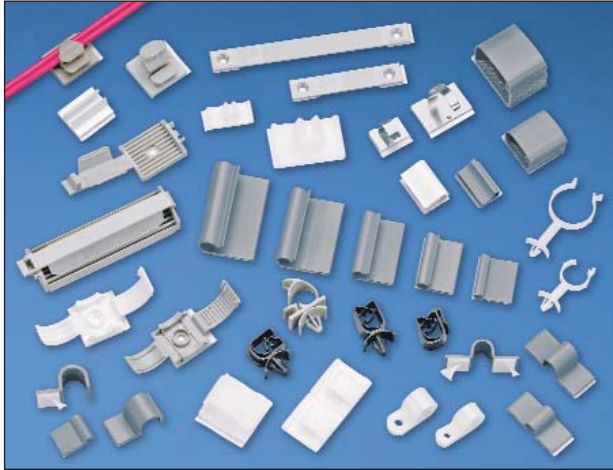

A. System Overview

Cable and Wire Mounting Devices (Used without Cable Ties)

B1. Cable Ties

B2. Cable Accessories

B3. Stainless Steel Ties

Wiring accessories are an integral part of the Panduit comprehensive selection of wire management products.

These accessories are one piece solutions that help provide the lowest installed cost for controlling, mounting, and protecting wire and cable. Mounting methods include:

- Adhesive-backed
- Screw applied
- Rivet applied
- Push mounts

C1. Wiring Duct

C2. Surface Raceway

C3. Abrasion Protection

Adhesive Backed Mounting Devices

Faster Liner Removal Speeds Installation and Lowers Installed Cost

- The adhesive backed mounts are offered either as one or two mounts per liner
- The 2-up mounts are easily removed by bending the mounts away from the liner
- The individual mounts have a convenient tear tab for quick removal

C4. Cable Management

D1. Terminals

D2. Power Connectors

D3. Grounding Connectors

Clincher™ Adjustable Releasable Clamp

- Adjustable clamp designed to contain a range of cable bundle diameters
- Latch can be released to provide access to cable bundles
- For indoor use only
- Material: Polypropylene