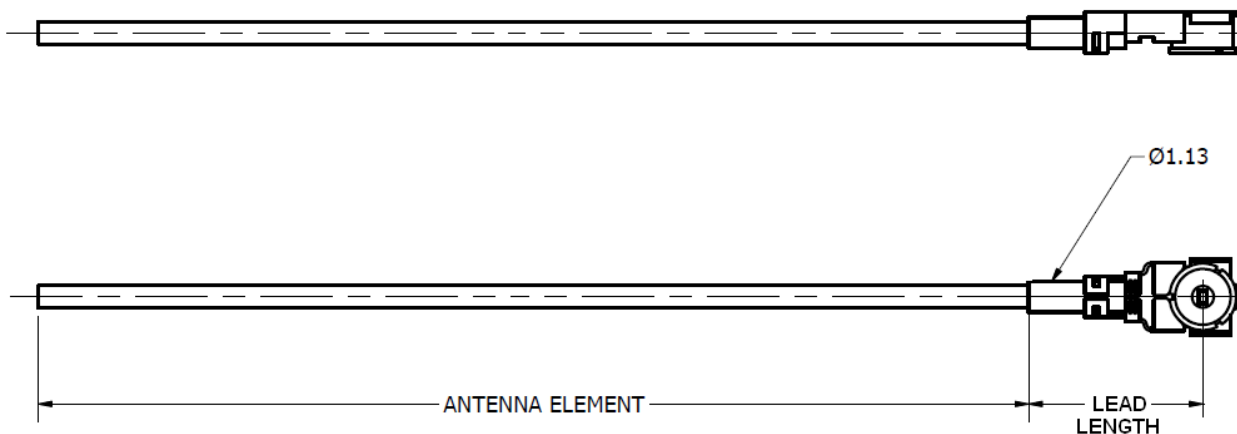

Anaren Integrated Radio 66089 U.FL Antenna Series

The 66089 series antennas are designed for quick connection to Anaren Integrated Radio modules, and have been certified to meet “intentional radiator” requirements for low power non-licensed devices (FCC, IC, and ETSI). The 66089 series antennas are intended for applications where an embedded antenna module is not practical—such a radio module mounted inside a shielded enclosure.

Specifications

PERFORMANCE CHARACTERISTICS:

Impedance:	50 ohms
Frequency Range:	See table
Gain:	3 dBI
VSWR:	1.7 max
Radiation:	Omni directional

Module	Band ID	Antenna Element	Center Frequency	FCC (IC)	ETSI
A1101R04C	04	173±1 mm	425 MHz		X
A1101R08C	08	86±1 mm	866 MHz		X
A1101R09C	09	82±1 mm	915 MHz	X	
A25xxE24C	24	30±1 mm	2.442 GHz	X	X
A25xxR24C					
A110LR09C	89	84±1 mm	898 MHz	X	X

This product is not to be used in any implantable medical device or external medical device intended to regulate or monitor biological functions, including but not limited to devices such as pacemakers, defibrillators, cardiac resynchronization devices, pressure sensors, biochemical stimulators and neurostimulators. ANAREN MAKES NO WARRANTY OF FITNESS OR MERCHANTABILITY OF THIS PRODUCT FOR ANY USE OF THIS TYPE. Anaren shall not be responsible for any consequential damages arising from the sale or use of this product for any use of this type. The ultimate user of the

Nomenclature

66089-XX06

- 1 Band   See “Band ID” in table
- 2 Lead Length   06 = 6mm ‘standard’
                                    30 = 30mm ‘extended’

To view the entire available family of AIR Modules & Development options, please visit our website at:

<http://www.anaren.com/air>

Layout