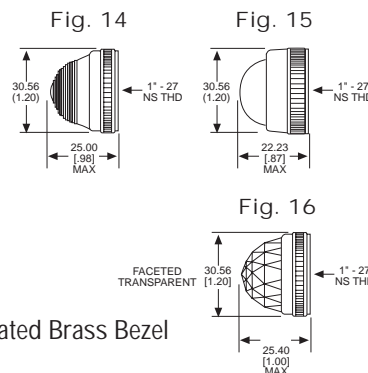

Material & Finish: Base - Nickel Plated Brass, Cap - Polycarbonate with Chrome Plated Brass Bezel

Neon and incandescent lamp information on Pages 35 and 36.

* See Page 14 for Oiltight information

Dimensions in mm [inches]