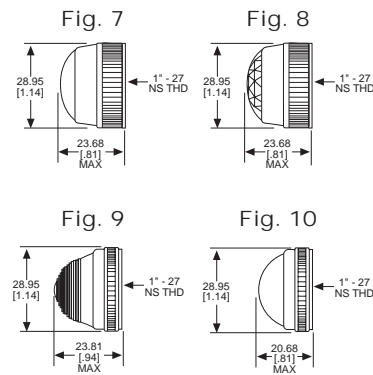

Material & Finish: Base - Chrome Plated Brass, Cap - Polycarbonate with Chrome Plated Brass Bezel

103 SERIES FOR 1" MOUNTING HOLE • OILTIGHT*

BASE PART NO.	VOLTAGE	FIG
103-0901-05-103	6-250	11
103-3101-05-103	6-250	12
103-3502-05-103†	24-250	13

† Takes S-6 Double Contact Bayonet Base Lamp