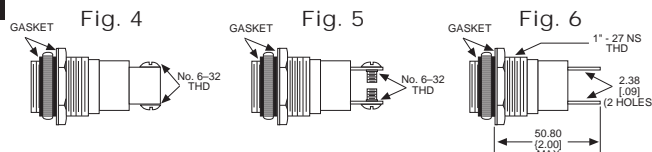

# 031 SERIES FOR 1" MOUNTING HOLE • FRICTION-FIT-CAP

BASE PART NO.	VOLTAGE	FIG
031-3101-01-101	6-250	1

Uses:  
S-6  
CANDELABRA  
SCREW BASE  
INCANDESCENT  
LAMP

CAP PART NO.	COLOR	FIG	CAP PART NO.	COLOR	FIG
031-0111-300	RED	2	031-0431-300	RED	3
031-0112-300	GREEN	2	031-0432-300	GREEN	3
031-0113-300	AMBER	2	031-0433-300	AMBER	3
031-0135-300	WHITE	2	031-0435-300	WHITE	3
031-0137-300	CLEAR	2	031-0437-300	CLEAR	3

# 051 & 080 SERIES FOR 1" MOUNTING HOLE • WATERTIGHT

BASE PART NO.	VOLTAGE	FIG
080-0901-05-303	6-250	4
080-3101-05-303	6-250	5
080-4001-05-303	6-250	6

Uses:  
S-6  
CANDELABRA  
SCREW BASE  
INCANDESCENT  
LAMP

Material & Finish: Base - Nickel Plated Brass, Cap - Polycarbonate with Chrome Plated Brass Bezel

Neon and incandescent lamp information on Pages 35 and 36.

\* See Page 14 for Oiltight information

Dimensions in mm [inches]