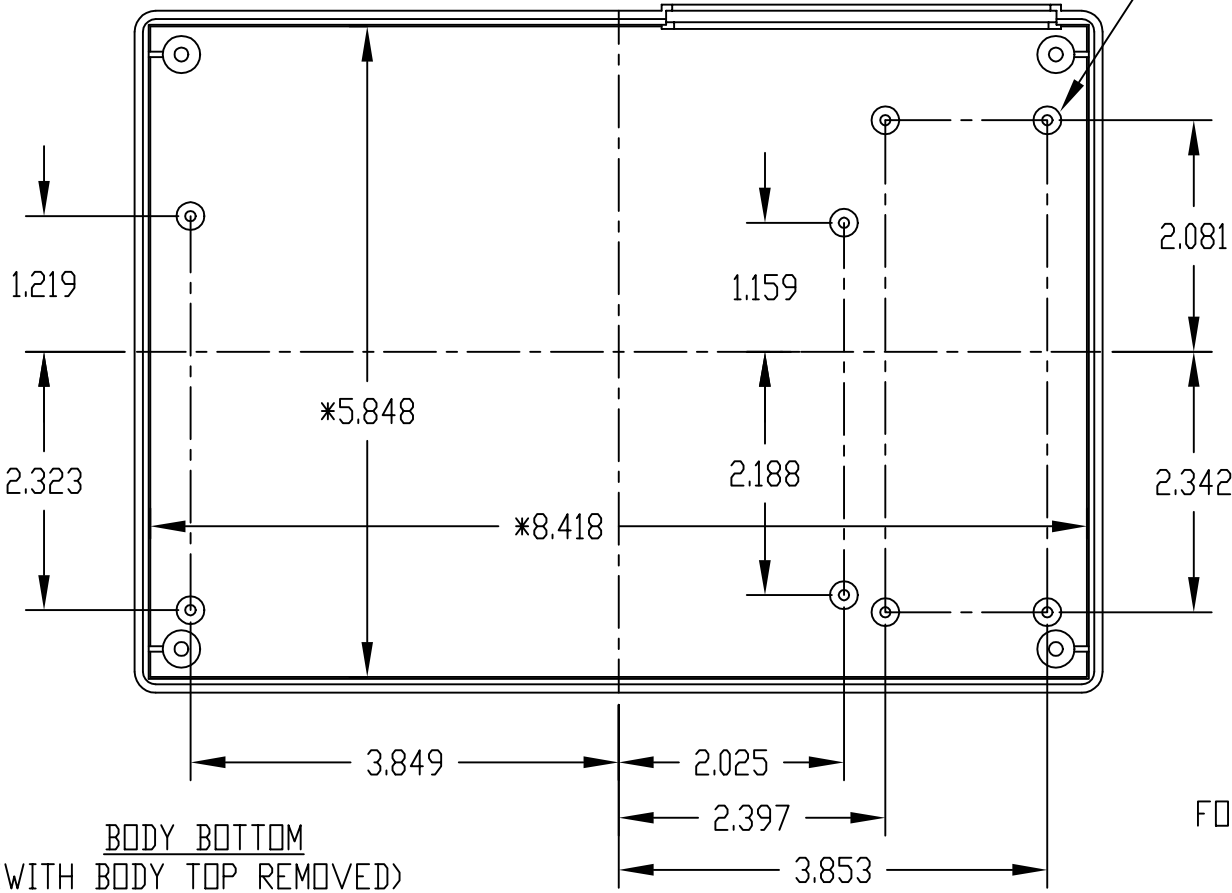

PART NAME

PLASTICASE

PART No.

PC-11491

MATERIAL: BODY TOP & BOTTOM, REAR PANEL \_\_\_\_\_ ABS THERMOPLASTIC (UL94-HB RATED)  
SLOPE PANEL \_\_\_\_\_ 0.080 THK. ALUMINUM

FINISH: BODY TOP & BOTTOM \_\_\_\_\_ LIGHT GRAY  
REAR PANEL \_\_\_\_\_ DARK GRAY  
SLOPE PANEL \_\_\_\_\_ NATURAL

0.250 DIA. BOSS WITH 0.094 DIA. HOLE (8) PLACES

BODY BOTTOM (WITH BODY TOP REMOVED)

FOUR (4) M3 x 0.630" LG. SCREWS SUPPLIED FOR ASSEMBLING BODY TOP TO BOTTOM

FOUR (4) M3 x 0.315" LG. CSK. SCREWS SUPPLIED FOR ASSEMBLING SLOPE PANEL TO BODY TOP

FOUR (4) RUBBER PUSH-ON FEET SUPPLIED

MOUNTING BOSSES USE EITHER M2.5 METRIC OR #4 STD. SHEET METAL SCREWS x 0.188" LG. (NOT SUPPLIED)

NOTE: ALL DIMENSIONS HAVE ±0.015 TOLERANCE UNLESS OTHERWISE SPECIFIED

\* THESE INSIDE DIMENSIONS ARE TAKEN FROM CLOSED END OF THE BOX. DIMENSIONS INCREASE SLIGHTLY AT OPEN END DUE TO TAPER.