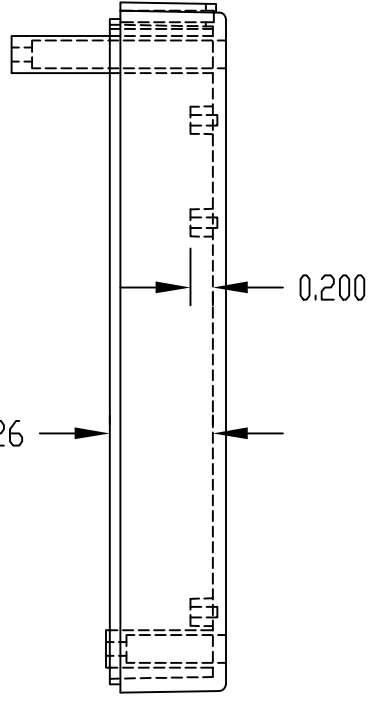

PART NAME

PLASTICASE

PART No.

PC-11491

MATERIAL: BODY TOP & BOTTOM, REAR PANEL \_\_\_\_\_ ABS THERMOPLASTIC (UL94-HB RATED)  
SLOPE PANEL \_\_\_\_\_ 0.080 THK. ALUMINUM

FINISH: BODY TOP & BOTTOM \_\_\_\_\_ LIGHT GRAY  
REAR PANEL \_\_\_\_\_ DARK GRAY  
SLOPE PANEL \_\_\_\_\_ NATURAL

0.250 DIA. BOSS WITH 0.094 DIA. HOLE (8) PLACES

BODY BOTTOM (WITH BODY TOP REMOVED)

FOUR (4) M3 x 0.630" LG. SCREWS SUPPLIED FOR ASSEMBLING BODY TOP TO BOTTOM

FOUR (4) M3 x 0.315" LG. CSK. SCREWS SUPPLIED FOR ASSEMBLING SLOPE PANEL TO BODY TOP

FOUR (4) RUBBER PUSH-ON FEET SUPPLIED

MOUNTING BOSSES USE EITHER M2.5 METRIC OR #4 STD. SHEET METAL SCREWS x 0.188" LG. (NOT SUPPLIED)

NOTE: ALL DIMENSIONS HAVE ±0.015 TOLERANCE UNLESS OTHERWISE SPECIFIED

\* THESE INSIDE DIMENSIONS ARE TAKEN FROM CLOSED END OF THE BOX. DIMENSIONS INCREASE SLIGHTLY AT OPEN END DUE TO TAPER.