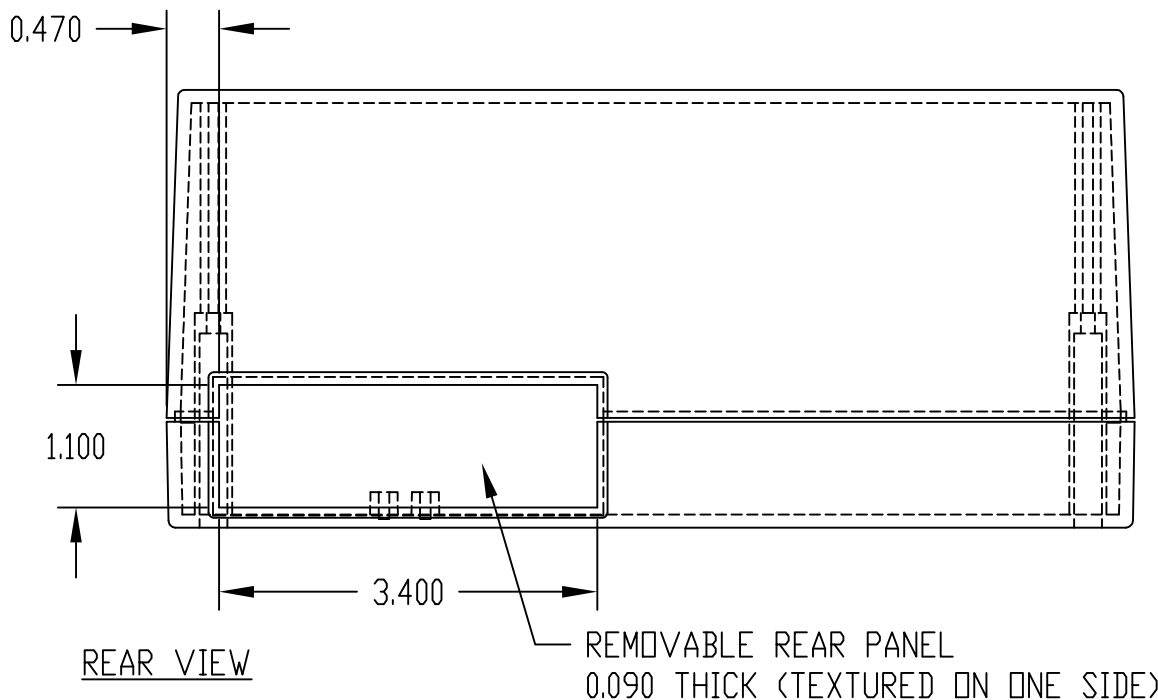

PART NAME

PLASTICASE

PART No.

PC-11491

MATERIAL: BODY TOP & BOTTOM, REAR PANEL \_\_\_\_\_ ABS THERMOPLASTIC (UL94-HB RATED)  
SLOPE PANEL \_\_\_\_\_ 0.080 THK. ALUMINUM

FINISH: BODY TOP & BOTTOM \_\_\_\_\_ LIGHT GRAY  
REAR PANEL \_\_\_\_\_ DARK GRAY  
SLOPE PANEL \_\_\_\_\_ NATURAL

0.250 DIA. BOSS WITH 0.094 DIA. HOLE (8) PLACES

BODY BOTTOM (WITH BODY TOP REMOVED)

FOUR (4) M3 x 0.630" LG. SCREWS SUPPLIED FOR ASSEMBLING BODY TOP TO BOTTOM

FOUR (4) M3 x 0.315" LG. CSK. SCREWS SUPPLIED FOR ASSEMBLING SLOPE PANEL TO BODY TOP

FOUR (4) RUBBER PUSH-ON FEET SUPPLIED

MOUNTING BOSSES USE EITHER M2.5 METRIC OR #4 STD. SHEET METAL SCREWS x 0.188" LG. (NOT SUPPLIED)

NOTE: ALL DIMENSIONS HAVE ±0.015 TOLERANCE UNLESS OTHERWISE SPECIFIED

\* THESE INSIDE DIMENSIONS ARE TAKEN FROM CLOSED END OF THE BOX. DIMENSIONS INCREASE SLIGHTLY AT OPEN END DUE TO TAPER.