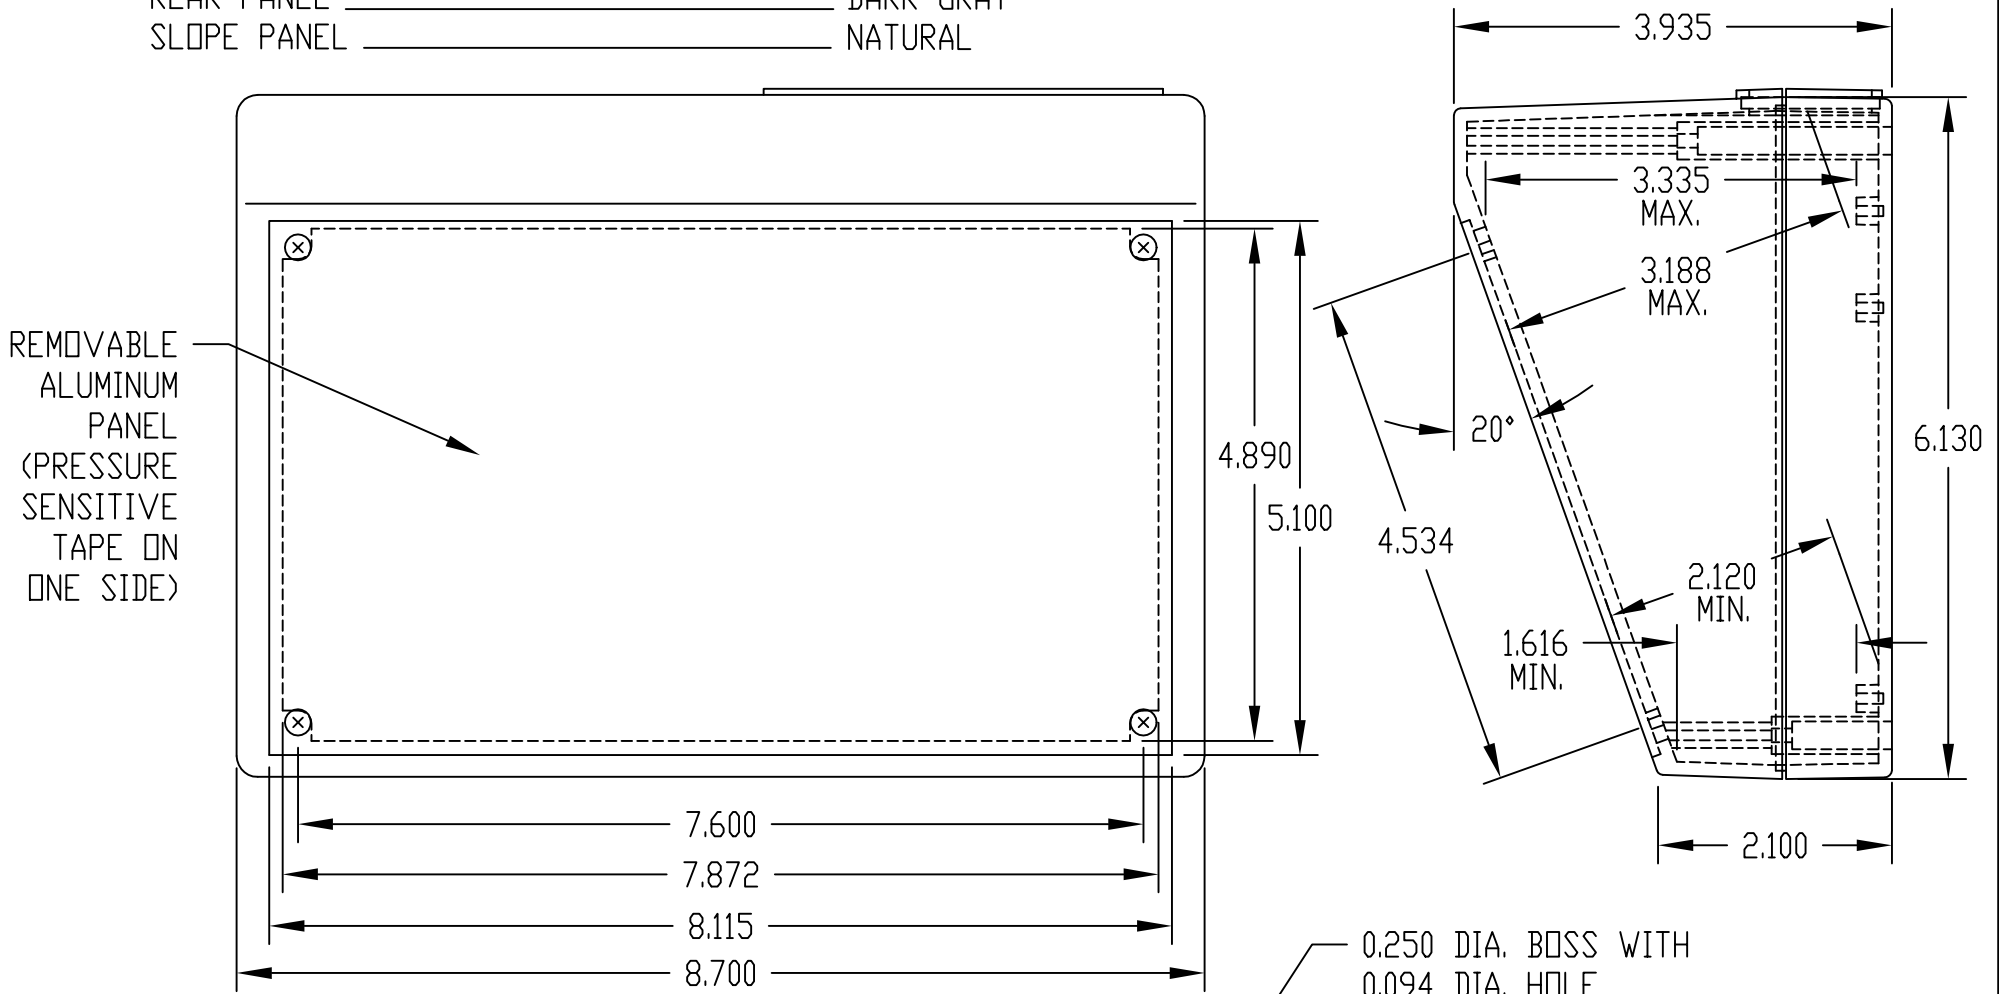

PART NAME

PLASTICASE

PART No.

PC-11491

MATERIAL: BODY TOP & BOTTOM, REAR PANEL \_\_\_\_\_ ABS THERMOPLASTIC (UL94-HB RATED)  
SLOPE PANEL \_\_\_\_\_ 0.080 THK. ALUMINUM

FINISH: BODY TOP & BOTTOM \_\_\_\_\_ LIGHT GRAY  
REAR PANEL \_\_\_\_\_ DARK GRAY  
SLOPE PANEL \_\_\_\_\_ NATURAL

0.250 DIA. BOSS WITH 0.094 DIA. HOLE (8) PLACES

BODY BOTTOM (WITH BODY TOP REMOVED)

FOUR (4) M3 x 0.630" LG. SCREWS SUPPLIED FOR ASSEMBLING BODY TOP TO BOTTOM

FOUR (4) M3 x 0.315" LG. CSK. SCREWS SUPPLIED FOR ASSEMBLING SLOPE PANEL TO BODY TOP

FOUR (4) RUBBER PUSH-ON FEET SUPPLIED

MOUNTING BOSSES USE EITHER M2.5 METRIC OR #4 STD. SHEET METAL SCREWS x 0.188" LG. (NOT SUPPLIED)

NOTE: ALL DIMENSIONS HAVE ±0.015 TOLERANCE UNLESS OTHERWISE SPECIFIED

\* THESE INSIDE DIMENSIONS ARE TAKEN FROM CLOSED END OF THE BOX. DIMENSIONS INCREASE SLIGHTLY AT OPEN END DUE TO TAPER.