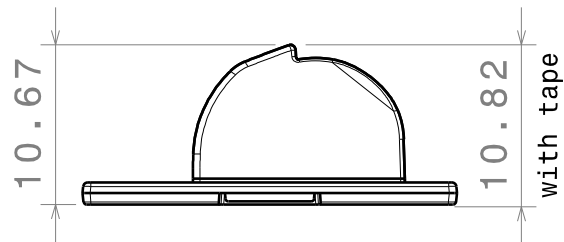

D

C

B

A

Isometric view

0.4mm tape

Bottom view

Beam direction

Front view

Top view

Part no.s:
 C11818_Strada-SQ-T-DW-XP
 C11818_Strada-SQ-T-DW-XP-G

Part no.s with tape:
 CA11819_Strada-SQ-T-DW-XP-TAPE
 CA11819_Strada-SQ-T-DW-XP-G-TAPE

MATERIALS
 Lens: PMMA
 Tape(optional): PU Foam

CHECKED BY pv	DATE 01.12.2010
------------------	--------------------

DESIGNED BY hh	DATE 01.12.2010
-------------------	--------------------

SIZE A4	DRAWING NUMBER C11818	REV 1
SCALE 2:1	WEIGHT (g)	SHEET 1/1