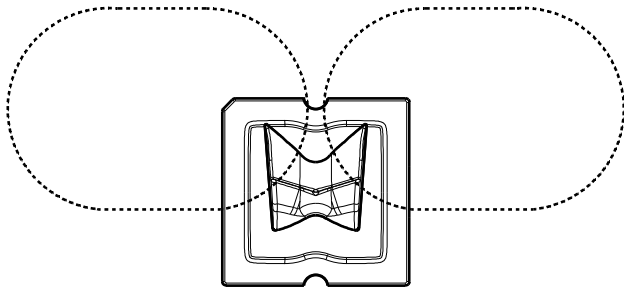

D

C

B

A

Isometric view

0.4mm tape

Bottom view

Beam direction

Front view

Top view

Part no.s:
 C11818_Strada-SQ-T-DW-XP
 C11818_Strada-SQ-T-DW-XP-G

Part no.s with tape:
 CA11819_Strada-SQ-T-DW-XP-TAPE
 CA11819_Strada-SQ-T-DW-XP-G-TAPE

MATERIALS
 Lens: PMMA
 Tape(optional): PU Foam

CHECKED BY pv	DATE 01.12.2010
------------------	--------------------

DESIGNED BY hh	DATE 01.12.2010
-------------------	--------------------

SIZE A4	DRAWING NUMBER C11818	REV 1
SCALE 2:1	WEIGHT (g)	SHEET 1/1