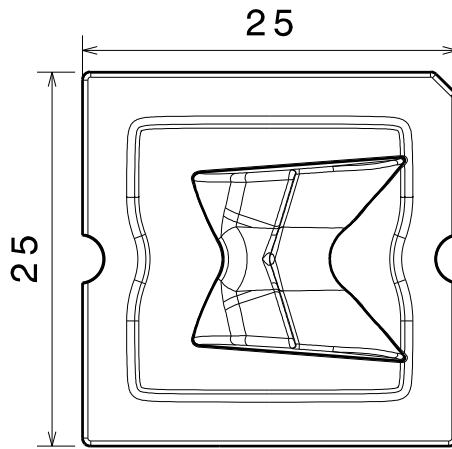

D

C

B

A

Isometric view

0.4mm tape

Bottom view

Beam direction

Front view

Top view

Part no.s:
 C11818_Strada-SQ-T-DW-XP
 C11818_Strada-SQ-T-DW-XP-G

Part no.s with tape:
 CA11819_Strada-SQ-T-DW-XP-TAPE
 CA11819_Strada-SQ-T-DW-XP-G-TAPE

MATERIALS
 Lens: PMMA
 Tape(optional): PU Foam

CHECKED BY pv	DATE 01.12.2010
------------------	--------------------

DESIGNED BY hh	DATE 01.12.2010
-------------------	--------------------

SIZE A4	DRAWING NUMBER C11818	REV 1
SCALE 2:1	WEIGHT (g)	SHEET 1/1