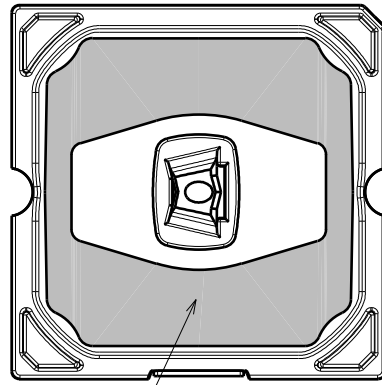

D

C

B

A

Isometric view

0.4mm tape

Bottom view

Beam direction

Front view

Top view

Part no.s:
 C11818_Strada-SQ-T-DW-XP
 C11818_Strada-SQ-T-DW-XP-G

Part no.s with tape:
 CA11819_Strada-SQ-T-DW-XP-TAPE
 CA11819_Strada-SQ-T-DW-XP-G-TAPE

MATERIALS
 Lens: PMMA
 Tape(optional): PU Foam

CHECKED BY pv	DATE 01.12.2010
------------------	--------------------

DESIGNED BY hh	DATE 01.12.2010
-------------------	--------------------

SIZE A4	DRAWING NUMBER C11818	REV 1
SCALE 2:1	WEIGHT (g)	SHEET 1/1