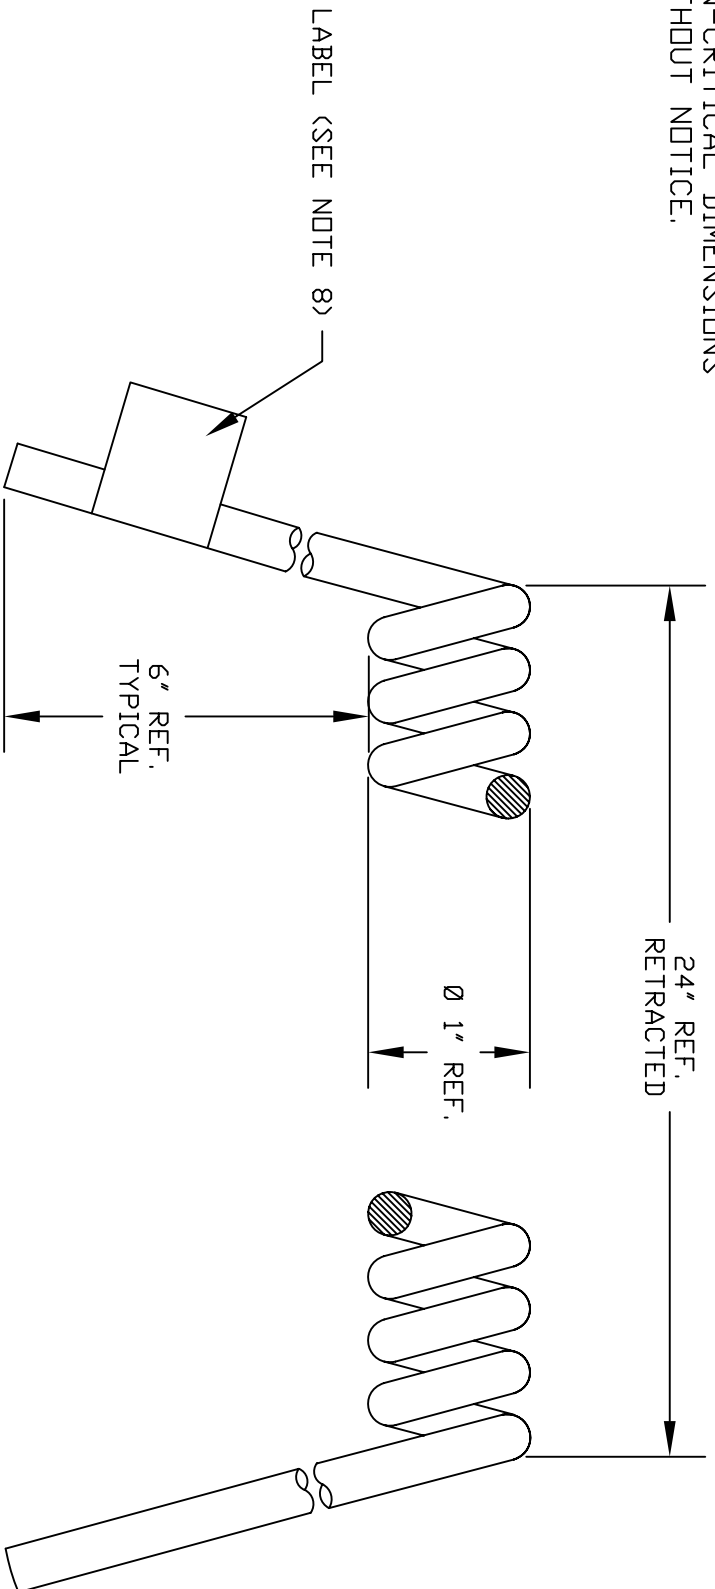

VOLEX RESERVES THE RIGHT TO ALTER NON-CRITICAL DIMENSIONS WITHOUT NOTICE.

NOTES

- 1) CORDAGE: 18/3 SVD, 60°C, BLACK OUTER JACKET
- 2) INSULATED CONDUCTOR INSULATION COLORS WILL BE BLACK, WHITE AND GREEN.
- 3) APPROVALS: UL/CSA
- 4) FLAME RATING: FT2
- 5) CORDAGE O.D. : .275" REF.
- 6) 50 PCS/CARTON
- 7) ALL DIMENSIONS IN INCHES UNLESS OTHERWISE NOTED.
- 8) CORD SET LABEL WILL HAVE VOLEX LOGO AND PART NUMBER.

REV	DESCRIPTION	DATE
3	CHANGE CARTON QTY (WAS 65)	9/6/07
2	ADDED CORD LABEL	8/16/07
1	C.U.D - FIRST ISSUE	8/9/07

CUD

- Indianapolis, IN
- Conover, N.C.
- Freemont, CA
- Aguascalientes, MX
- Tijuana, Mexico
- Hermosillo, MX
- Clinton, AR
- Kanata, Canada

SCALE:	ECD:
NDT TO SCALE	N/A

TOLERANCE UNLESS OTHERWISE SPECIFIED
 .XXX ± .005
 .XX ± .02
 .X ± .03
 FRACT. ± 1/32
 ANGULAR ± 1/2°

APPROVED	DRAWN BY	DATE:
STC	STC	8/9/07

ITEM DESCRIPTION: CORDSET - NORTH AMERICAN RETRACTIBLE (2)
 PART NO.: 6478