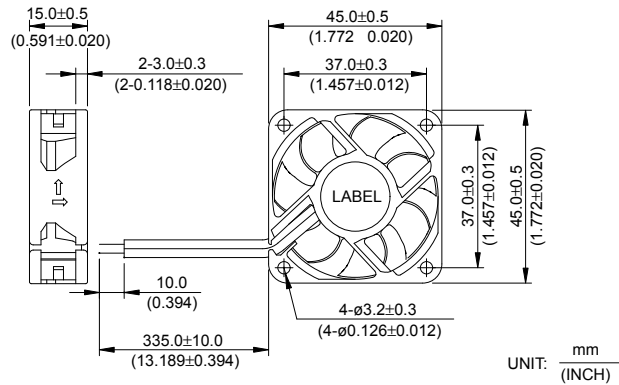

AFB 45 x 45 x 15 MM SERIES

DIMENSIONS DRAWING

- * Bearing Type
Ball Bearings
- * Material
Impeller & Frame : Plastic (UL 94V-0)
- * Lead Wires :
UL 1007 AWG #24 OR Equivalent
Red Wire Positive (+)
Black Wire Negative (-)
- * Weight : 17g (0.60 oz)

P & Q CURVE (AT RATED VOLTAGE)

MOUNTING PANEL CUTOUT

MODEL		Rated Voltage	Operating Voltage Range	Rated Current	Rated Input Power	Speed	Maximum Air Flow		Maximum Air Pressure		Noise
PART NO.	FUNCTION	VDC	VDC	Amp	Watt	R.P.M.	m ³ /min	CFM	mmH ₂ O	IN H ₂ O	dB-A
AFB04512LB	-R00 / -F00	12	5.0 to 13.8	0.09	1.08	4300	0.268	9.48	2.65	0.104	23.5
AFB04512MB	-R00 / -F00	12	5.0 to 13.8	0.10	1.20	5300	0.328	11.59	4.07	0.160	29.0
AFB04512HB	-R00 / -F00	12	5.0 to 13.8	0.14	1.68	6300	0.396	14.00	5.66	0.223	33.5

* Rib type only
 * The max. air flow and the speed are measured in free air ; max. air pressure is measured at zero air flow.
 * Noise is measured in anechoic chamber in free air, one meter from intake side.
 * All readings are typical values at rated voltage.
 * Specifications are subject to change without notice.