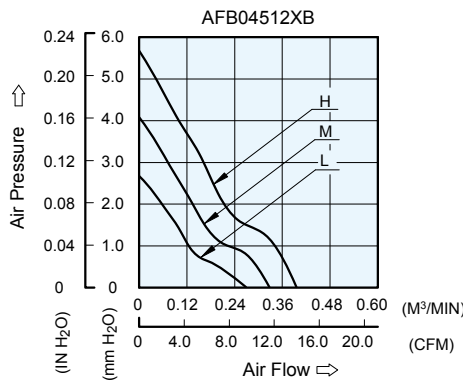

AFB 45 x 45 x 15 MM SERIES

DIMENSIONS DRAWING

- * Bearing Type
Ball Bearings
- * Material
Impeller & Frame : Plastic (UL 94V-0)
- * Lead Wires :
UL 1007 AWG #24 OR Equivalent
Red Wire Positive (+)
Black Wire Negative (-)
- * Weight : 17g (0.60 oz)

P & Q CURVE (AT RATED VOLTAGE)

MOUNTING PANEL CUTOUT

MODEL		Rated Voltage	Operating Voltage Range	Rated Current	Rated Input Power	Speed	Maximum Air Flow		Maximum Air Pressure		Noise
PART NO.	FUNCTION	VDC	VDC	Amp	Watt	R.P.M.	m ³ /min	CFM	mmH ₂ O	IN H ₂ O	dB-A
AFB04512LB	-R00 / -F00	12	5.0 to 13.8	0.09	1.08	4300	0.268	9.48	2.65	0.104	23.5
AFB04512MB	-R00 / -F00	12	5.0 to 13.8	0.10	1.20	5300	0.328	11.59	4.07	0.160	29.0
AFB04512HB	-R00 / -F00	12	5.0 to 13.8	0.14	1.68	6300	0.396	14.00	5.66	0.223	33.5

* Rib type only
 * The max. air flow and the speed are measured in free air ; max. air pressure is measured at zero air flow.
 * Noise is measured in anechoic chamber in free air, one meter from intake side.
 * All readings are typical values at rated voltage.
 * Specifications are subject to change without notice.