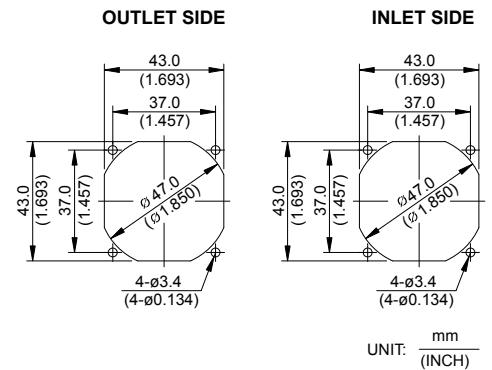

AFB 45 x 45 x 15 MM SERIES

DIMENSIONS DRAWING

- * Bearing Type
Ball Bearings
- * Material
Impeller & Frame : Plastic (UL 94V-0)
- * Lead Wires :
UL 1007 AWG #24 OR Equivalent
Red Wire Positive (+)
Black Wire Negative (-)
- * Weight : 17g (0.60 oz)

P & Q CURVE (AT RATED VOLTAGE)

MOUNTING PANEL CUTOUT

MODEL		Rated Voltage	Operating Voltage Range	Rated Current	Rated Input Power	Speed	Maximum Air Flow		Maximum Air Pressure		Noise
PART NO.	FUNCTION	VDC	VDC	Amp	Watt	R.P.M.	m ³ /min	CFM	mmH ₂ O	IN H ₂ O	dB-A
AFB04512LB	-R00 / -F00	12	5.0 to 13.8	0.09	1.08	4300	0.268	9.48	2.65	0.104	23.5
AFB04512MB	-R00 / -F00	12	5.0 to 13.8	0.10	1.20	5300	0.328	11.59	4.07	0.160	29.0
AFB04512HB	-R00 / -F00	12	5.0 to 13.8	0.14	1.68	6300	0.396	14.00	5.66	0.223	33.5