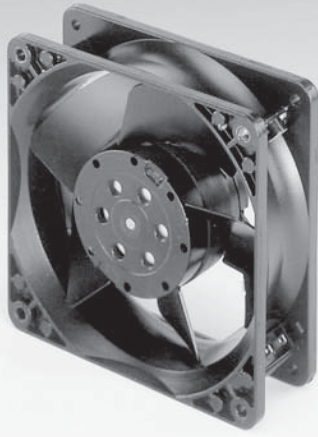

4000AX Series

Tubeaxial

119x119x38mm

- AC fans with external rotor shaded-pole motor. Impedance protected against overloading.
- Metal fan housing and impeller.
- Air intake over struts. Rotational direction CW looking at rotor.
- Mounting from either face using four 3.7 mm holes.
- Electrical connection via 2 flat pins 3.0 x 0.5 mm.
- Fan housing with ground lug for screw M4.
- Mounting: Either face using four 3.7mm (.146") holes..
- UL, CSA, VDE approvals on some models, please contact application engineering.

Part Number	Curve	CFM @ 0	VAC	Hertz	Power (W)	dBA	Max Amb. Temp C	Bearing Type	Features	Wgt. (lbs)
4800AX	1	57	115	50/60	9	32	75	Sintec	Terminals	1.13
4530AX	2	89	115	50/60	16	45	65	Sintec	Terminals	1.13
4500AX	3	100	115	50/60	15	48	65	Sintec	Terminals	1.13
4850AX	1	57	230	50/60	9	32	75	Sintec	Terminals	1.13
4580AX	2	89	230	50/60	16	45	65	Sintec	Terminals	1.13
4550AX	3	100	230	50/60	15	48	65	Sintec	Terminals	1.13