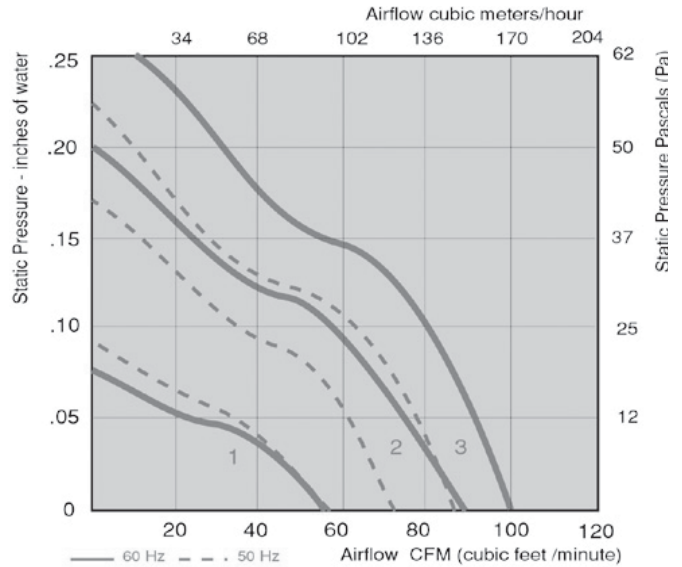

4000AX Series

Tubeaxial

119x119x38mm

- AC fans with external rotor shaded-pole motor. Impedance protected against overloading.
- Metal fan housing and impeller.
- Air intake over struts. Rotational direction CW looking at rotor.
- Mounting from either face using four 3.7 mm holes.
- Electrical connection via 2 flat pins 3.0 x 0.5 mm.
- Fan housing with ground lug for screw M4.
- Mounting: Either face using four 3.7mm (.146") holes..
- UL, CSA, VDE approvals on some models, please contact application engineering.

Part Number	Curve	CFM @ 0	VAC	Hertz	Power (W)	dBA	Max Amb. Temp C	Bearing Type	Features	Wgt. (lbs)
4800AX	1	57	115	50/60	9	32	75	Sintec	Terminals	1.13
4530AX	2	89	115	50/60	16	45	65	Sintec	Terminals	1.13
4500AX	3	100	115	50/60	15	48	65	Sintec	Terminals	1.13
4850AX	1	57	230	50/60	9	32	75	Sintec	Terminals	1.13
4580AX	2	89	230	50/60	16	45	65	Sintec	Terminals	1.13
4550AX	3	100	230	50/60	15	48	65	Sintec	Terminals	1.13