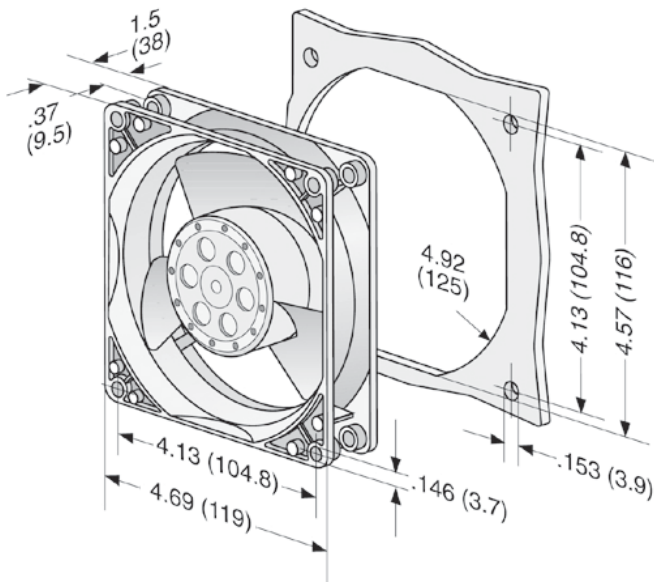

4000AX Series

Tubeaxial

119x119x38mm

- AC fans with external rotor shaded-pole motor. Impedance protected against overloading.
- Metal fan housing and impeller.
- Air intake over struts. Rotational direction CW looking at rotor.
- Mounting from either face using four 3.7 mm holes.
- Electrical connection via 2 flat pins 3.0 x 0.5 mm.
- Fan housing with ground lug for screw M4.
- Mounting: Either face using four 3.7mm (.146") holes..
- UL, CSA, VDE approvals on some models, please contact application engineering.

Part Number	Curve	CFM @ 0	VAC	Hertz	Power (W)	dBA	Max Amb. Temp C	Bearing Type	Features	Wgt. (lbs)
4800AX	1	57	115	50/60	9	32	75	Sintec	Terminals	1.13
4530AX	2	89	115	50/60	16	45	65	Sintec	Terminals	1.13
4500AX	3	100	115	50/60	15	48	65	Sintec	Terminals	1.13
4850AX	1	57	230	50/60	9	32	75	Sintec	Terminals	1.13
4580AX	2	89	230	50/60	16	45	65	Sintec	Terminals	1.13
4550AX	3	100	230	50/60	15	48	65	Sintec	Terminals	1.13