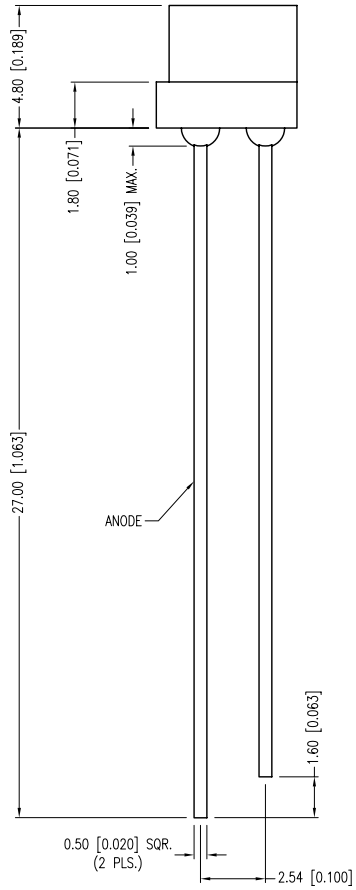

PART NUMBER	SSL-LX433GD	REV.	C
DATE	E.C.N. NUMBER AND REVISION COMMENTS		REV.
01.30.95	UPDATED SPECS.		A
04.19.01	E.C.N. #10BRDR. & REDRAWN.		B
01.24.12	E.C.N. #10BRDR. & REDRAWN.		C

ELECTRO-OPTICAL CHARACTERISTICS Ta=25°C If=20mA					
PARAMETER	MIN	TYP	MAX	UNITS	TEST COND
PEAK WAVELENGTH		565		nm	
FORWARD VOLTAGE		2.2	2.6	Vf	
REVERSE VOLTAGE	5.0			Vr	Ir=100µA
AXIAL INTENSITY		10		mcd	If=20mA
VIEWING ANGLE		120		2x theta	
EMITTED COLOR:	GREEN				
LENS FINISH:	GREEN DIFFUSED				

LIMITS OF SAFE OPERATION AT 25°C		
PARAMETER	MAX	UNITS
PEAK FORWARD CURRENT*	150	mA
STEADY CURRENT	25	mA
POWER DISSIPATION	105	mW
DERATE FROM 25°C	-1.2	mW/°C
OPERATING TEMP.	-40 TO +85	°C
STORAGE TEMP.	-40 TO +85	°C
SOLDERING TEMP.	+260	°C
2.0mm FROM BODY	3	SEC.

* t<10µs

*UNLESS OTHERWISE SPECIFIED TOLERANCES PER DECIMAL PRECISION ARE: X=±1 (±0.039), X.X=±0.5 (±0.020), X.XX=±0.25 (±0.010), X.XXX=±0.127 (±0.005). LEAD SIZE=±0.05 (±0.002), LEAD LENGTH=±0.75 (±0.030). MIN.= ^{+0.00}DECIMAL PRECISION MAX.= ^{-0.00}DECIMAL PRECISION

DATE:	01.24.12	DRAWN BY:	AB
PAGE:	1 OF 1	CHKD BY:	KF
SCALE:	NTS	APRVD BY:	SS
UNIT:	mm [INCH]		Ⓟ

AMEYA360

Components Supply Platform

Authorized Distribution Brand :

Website :

Welcome to visit www.ameya360.com