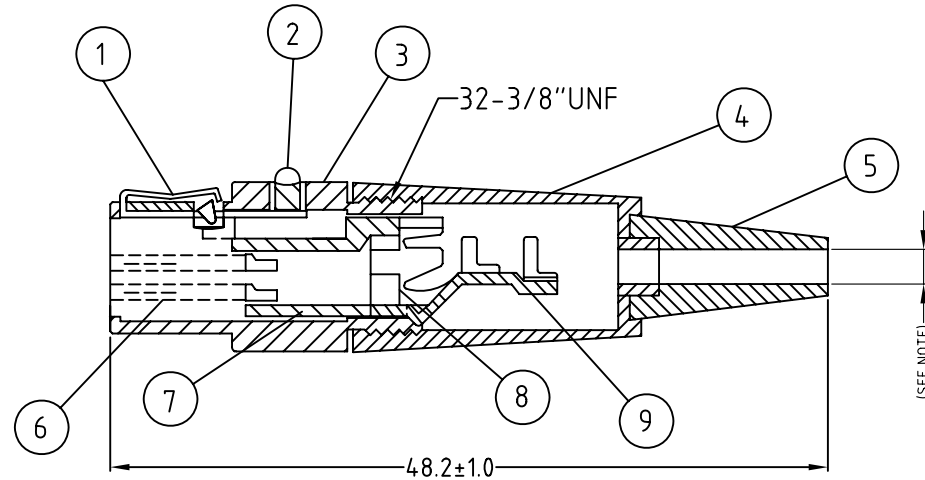

No. CONTACT	PART No.	CABLE ENTRY (mm)
3 POLE	AG3F	3.5 DIAM GROMMET
4 POLE	AG4F	3.5 DIAM GROMMET
5 POLE	AG5F	5 DIAM GROMMET
6 POLE	AG6F	5 DIAM GROMMET

ITEM	MATERIAL
1	SUS(AISI-301)
2	ABS-BLACK
3	BRASS-NICKEL PLATED
4	ABS-BLACK
5	PVC-BLACK
6	PHOSPHOR BRONZE-GOLD PLATED
7	PPS-BLACK
8	ABS-BLACK
9	BRONZE-NICKEL PLATED

A-A SECTION

NOTE: SEE TABLE FOR STANDARD CABLE ENTRY. CONTACT FACTORY FOR ALTERNATIVE

UNLESS OTHERWISE SPECIFIED TOLERANCE TO BE		THIS DOCUMENT IS THE PROPERTY OF AMPHENOL AUSTRALIA PTY. LTD.. NO PART THEREOF MAY BE REPRODUCED AND USED WITHOUT THE PRIOR WRITTEN CONSENT OF THE OWNER				1	CHANGE PART NUMBER FROM ENGINEERING 55010459-000 TO CATALOGUE AG3F	M.H	19-01-09	----
LINEAR	ANGULAR	CAD FILE: 55010459000110		DRN: M.N.H	DATE: 15-06-07	0	FIRST ISSUE	M.N.H	15-06-07	----
X ± 0.5	X° ± 1°	MATERIAL: SEE NOTES		CKD: M.H	DATE: 19-01-09	REV.	CHANGE DETAILS	BY	DATE	CHG/No
X.X ± 0.1	X°X' ± 30'	DO NOT SCALE		FINISH: SEE NOTES	APP'D: M.H	TITLE: MINI XLR LINE FEMALE CUSTOMER DRAWING		Amphenol Amphenol Australia Pty.Ltd, 2 Freeways Blvd, Keysborough, Vic.3173		
X.XX ± 0.05	X°X'X" ± 15"	DIMENSIONS IN MILLIMETRES		THIRD ANGLE PROJECTION	SCALE: NTS	PART No: REFER TO CHART	SIZE: A4	DRAWING NO. 55010459-000-1 SHEET 1 OF 1		