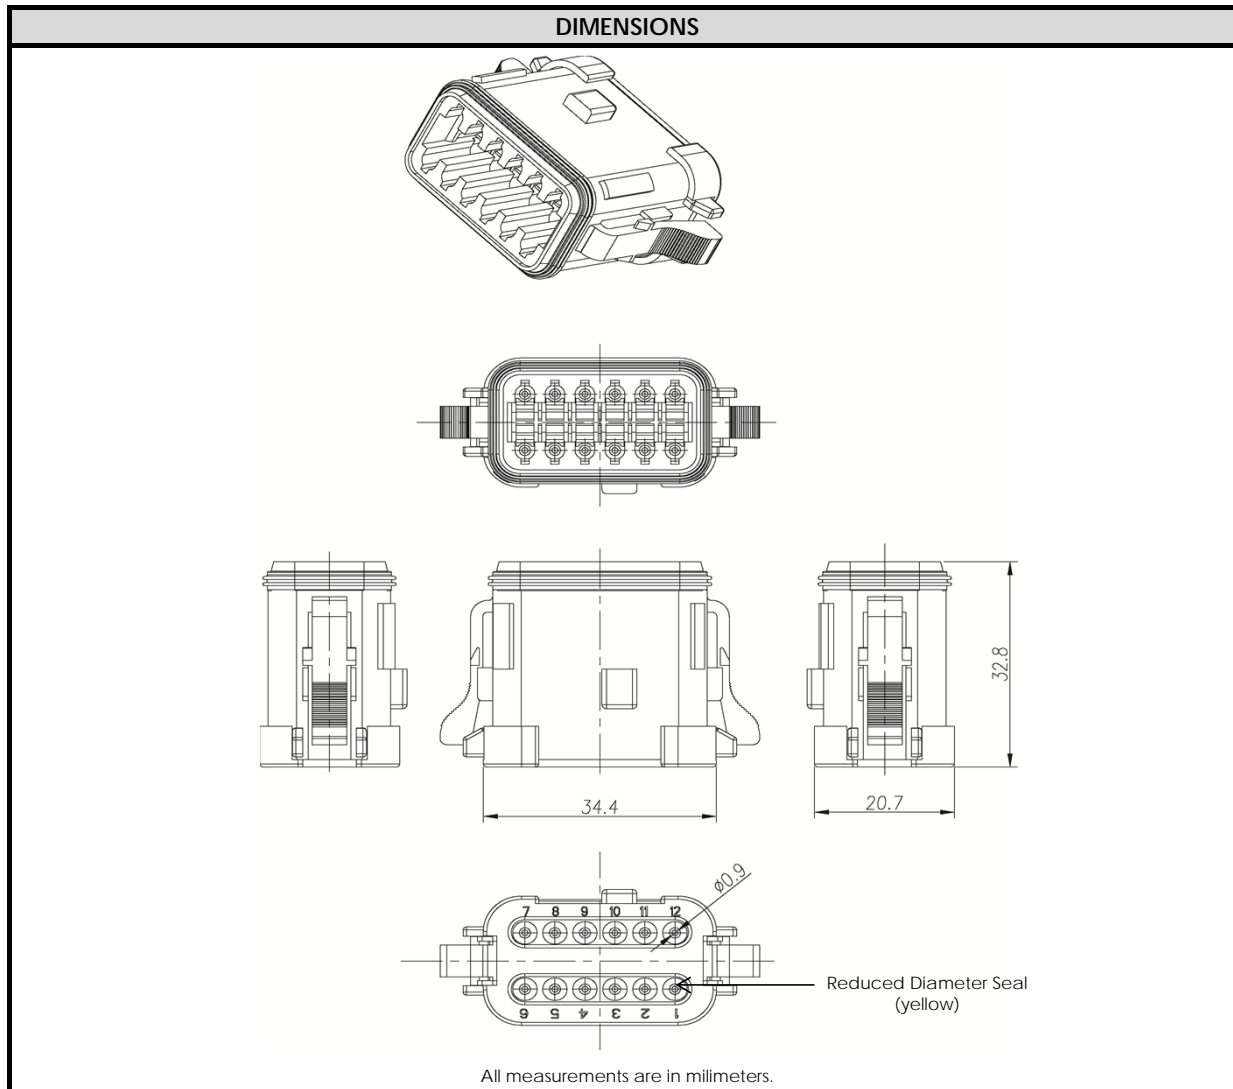

| CONFIGURATION                                       | PART NUMBER    |
|---|----------------|
| Plug, 12 Way, Key A, Reduced Diameter Seal, End Cap | AT06-12SA-MM01 |

| NOTES:                       |  |
|------------------------------|--|
| <b>CONTACT SIZE</b>          | 16   |
| <b>WIRE RANGE</b>            | 14 - 20 AWG [2.0 - 0.5]                      |
| <b>INSULATION O.D. (MAX)</b> | .120" [3.04mm]                               |
| <b>INSULATION O.D. (MIN)</b> | .053" [1.34mm]                               |
| <b>HOUSING COLOR</b>         | GREY   |
| <b>MATING CONNECTOR:</b>     | AT04-12PA                                    |
| <b>REQUIRED WEDGE</b>        | AW12S (sold separately)                      |
| <b>REV: NC</b>               | UNCONTROLLED DOCUMENT                        |
| <b>DATE 18-MARCH-2009</b>    | INFORMATION SUBJECT TO CHANGE WITHOUT NOTICE |