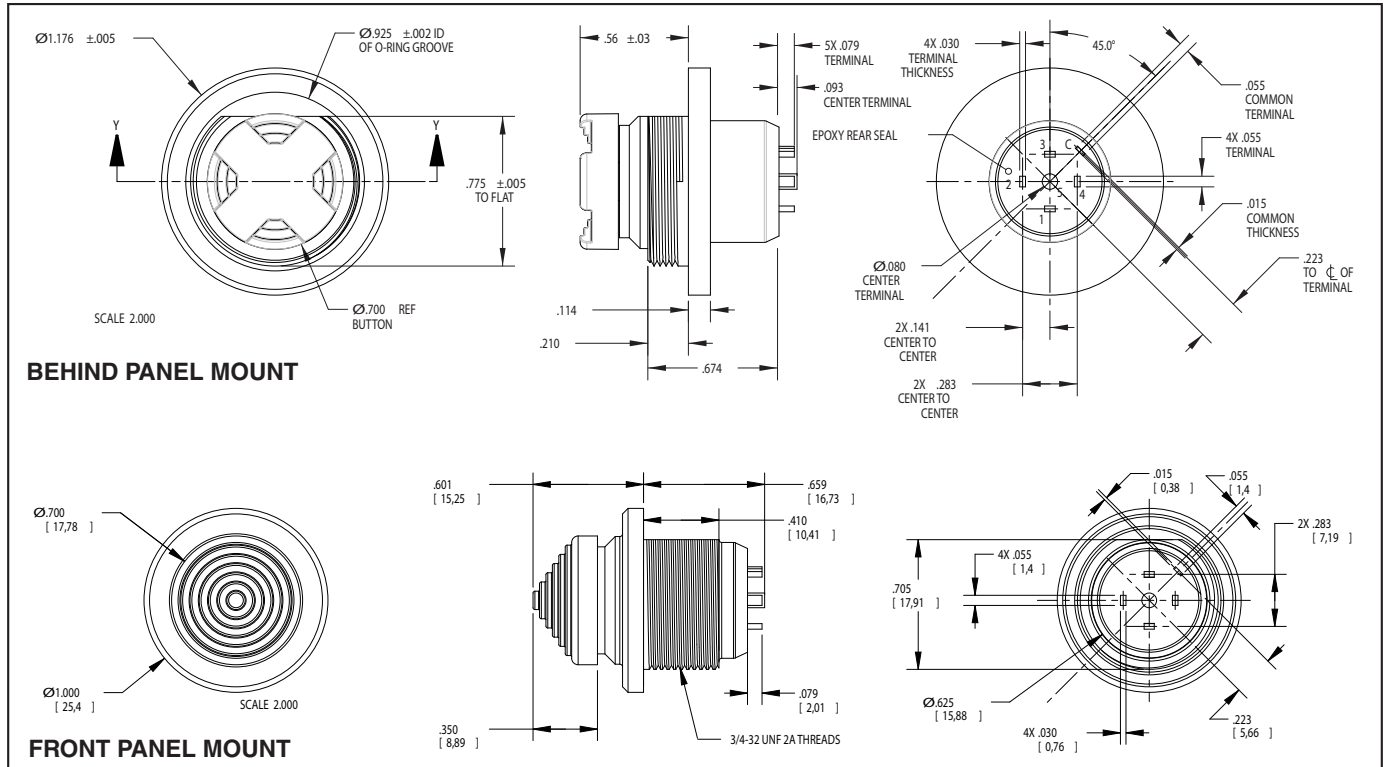

SERIES 04J

Joystick with Center Pushbutton

FEATURES

- Sealed against contamination when properly mounted (IP68)
- Two formats available: behind-panel mount or front-panel mount

DESCRIPTION

Series 04J is a single pole, 4-way toggle switch with a pushbutton in the center position. 4-way contact is made in the opposite direction of travel.

DIMENSIONS in inches (and millimeters)

ELECTRIC & MECHANICAL RATINGS

Rating: 2 amp resistive; 0.5 amp inductive at 28VDC or 115VAC

Contact Resistance: .05 ohms (max)

Operating Temperature: -55°C to +85°C

Operational Life: 100,000 cycles (min)

Mechanical Shock: per MIL-STD-810, procedure I, method 516.4

Immersion: per MIL-PRF-8805

Moisture Resistance: per MIL-DTL-9419

MATERIALS & FINISHES

Switch Body & Concave Cap: Thermoplastic (black, cone-shaped cap is gray)