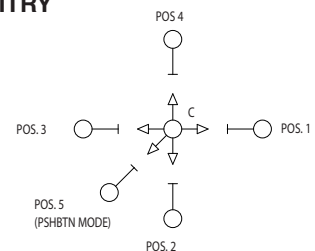

Available from your local Grayhill Distributor.

For prices and discounts, contact a local sales office, an authorized local distributor or Grayhill.

Grayhill Series Number
Version:
 B = behind panel; A = above panel
Connection:
 P = pcb mount; S = solder lugs

04J-BP-T01

Current: 1 = high; 2 = low*
Keypad Color: 0 = black; 1 = gray
Keypad Shape:
 T = concave cap; C = cone-shaped cap

CIRCUITRY

* Low Level signal is defined as a very small electrical load (i.e., 50 millivolts at 10 milliamps)