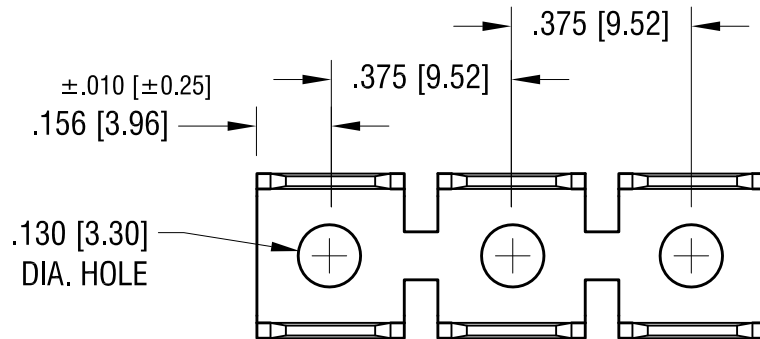

ACTUAL SIZE

8.20.12	CHANGE AS PER ECN 12-108	D
6.12.08	CHANGE AS PER ECN 08-109	C
4.20.93	REVISED	B
DATE	DESCRIPTION	REV.

KEYSTONE ELECTRONICS CORP.			
www.keyelco.com • ASTORIA, N.Y. 11105-2017 • Tel (718) 956-8900			
PART NAME			
MULTIPLE .250 QUICK-FIT TERMINAL			
MATERIAL			
.032 [0.81] TH'K BRASS			
FINISH		DRN BY	DATE
BRIGHT BRASS		BOONE	3.31.82
		APP'D	SCALE
		LN	2.5X
TOLERANCES	INCH [MM]	CODE	DWG NO.
DECIMAL	$\pm .005$ [± 0.15]	C	1006
ANGULAR	$\pm 1^\circ$		
UNLESS OTHERWISE SPECIFIED			