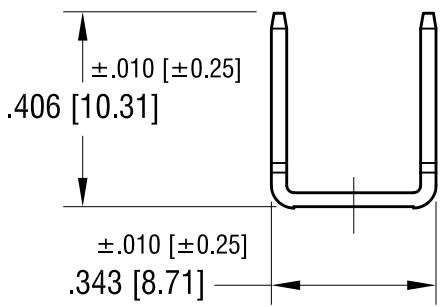

ACTUAL SIZE

8.20.12	CHANGE AS PER ECN 12-108	D
6.12.08	CHANGE AS PER ECN 08-109	C
4.20.93	REVISED	B
DATE	DESCRIPTION	REV.

KEYSTONE ELECTRONICS CORP.			
www.keyelco.com • ASTORIA, N.Y. 11105-2017 • Tel (718) 956-8900			
PART NAME			
MULTIPLE .250 QUICK-FIT TERMINAL			
MATERIAL			
.032 [0.81] TH'K BRASS			
FINISH		DRN BY	DATE
BRIGHT BRASS		BOONE	3.31.82
		APP'D	SCALE
		LN	2.5X
TOLERANCES	INCH [MM]	CODE	DWG NO.
DECIMAL	$\pm .005$ [± 0.15]	C	1006
ANGULAR	$\pm 1^\circ$		
UNLESS OTHERWISE SPECIFIED			