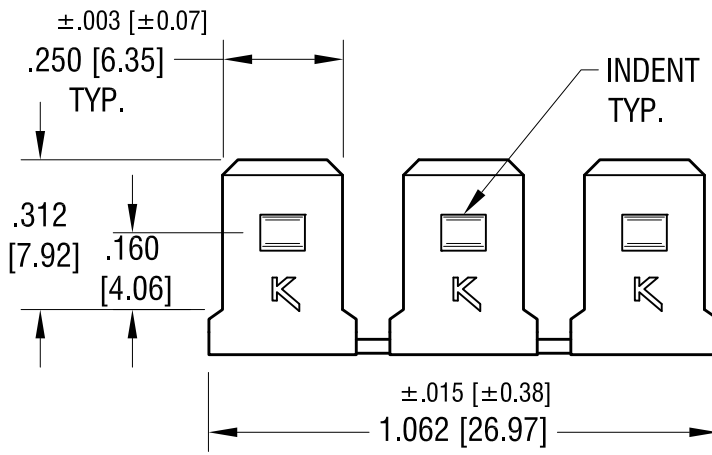

ACTUAL SIZE

8.20.12	CHANGE AS PER ECN 12-108	D
6.12.08	CHANGE AS PER ECN 08-109	C
4.20.93	REVISED	B
DATE	DESCRIPTION	REV.

KEYSTONE ELECTRONICS CORP.			
www.keyelco.com • ASTORIA, N.Y. 11105-2017 • Tel (718) 956-8900			
PART NAME			
MULTIPLE .250 QUICK-FIT TERMINAL			
MATERIAL			
.032 [0.81] TH'K BRASS			
FINISH		DRN BY	DATE
BRIGHT BRASS		BOONE	3.31.82
		APP'D	SCALE
		LN	2.5X
TOLERANCES	INCH [MM]	CODE	DWG NO.
DECIMAL	$\pm .005$ [± 0.15]	C	1006
ANGULAR	$\pm 1^\circ$		
UNLESS OTHERWISE SPECIFIED			