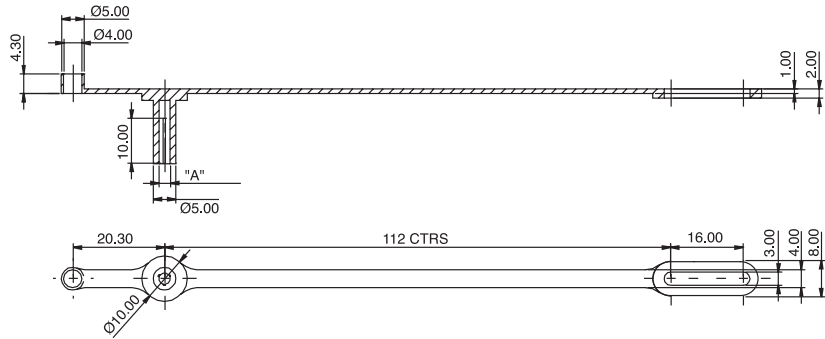

FIBER MANAGEMENT

EFA02 50 XXX

Ferrule Dust Cap and Tie

Features

- Provides environmental protection for Ø2.5mm and Ø1.25mm ferrules with molded-on retaining tie

A Europlus/Richco Product	
Material: TPE, RMS-185; Color: Black	
Standard Pack: 500 per bag	
Part Number	"A"
EFA02 50 001	2.50/2.45
EFA02 50 002	1.25/1.20
All dimensions in millimeters	

EFA02

One-Piece Dust Cap and Tie

Features

- Provides environmental protection various connectors with molded-on retaining tie

A Europlus/Richco Product						
Material: PVC, RMS-186; Color: Black						
Standard Pack: 250 per bag						
Part No.	Contents	"A"	"B"	"C"	"D"	
EFA02 08 ASS	One-Piece Biconic Dust Cap & Tie	23.5	22.0	13.0	10.4	
EFA02 11 ASS	One-Piece FC/ST Dust Cap & Tie	18.5	17.0	12.0	8.7	
EFA02 13 ASS	One-Piece ST Connector Dust Cap & Tie			15.3	12.0	
Parts are available by special order only. 500 piece minimum.						
All dimensions in millimeters						

EFA02 35 001

One-Piece ST Adapter Dust Cap and Tie

Features

- Provides environmental protection to an ST adapter with molded-on retaining tie

A Europlus/Richco Product	
Material: TPE, RMS-185; Color: Black	
Standard Pack: 250 per bag	
EFA02 35 001	
All dimensions in millimeters	