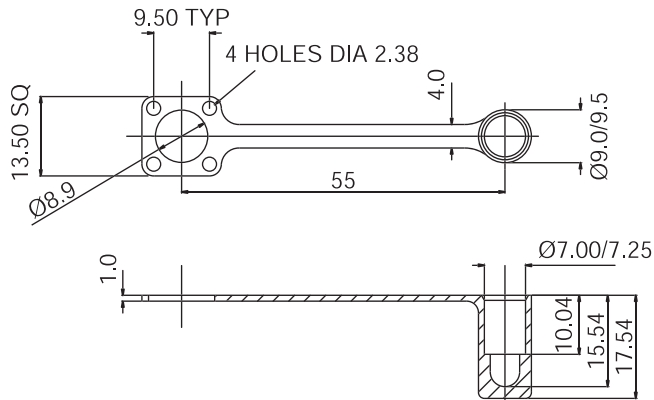

FIBER MANAGEMENT

EFA02 50 XXX

Ferrule Dust Cap and Tie

Features

- Provides environmental protection for Ø2.5mm and Ø1.25mm ferrules with molded-on retaining tie

A Europlus/Richco Product	
Material: TPE, RMS-185; Color: Black	
Standard Pack: 500 per bag	
Part Number	"A"
EFA02 50 001	2.50/2.45
EFA02 50 002	1.25/1.20
All dimensions in millimeters	

EFA02

One-Piece Dust Cap and Tie

Features

- Provides environmental protection various connectors with molded-on retaining tie

A Europlus/Richco Product						
Material: PVC, RMS-186; Color: Black						
Standard Pack: 250 per bag						
Part No.	Contents	"A"	"B"	"C"	"D"	
EFA02 08 ASS	One-Piece Biconic Dust Cap & Tie	23.5	22.0	13.0	10.4	
EFA02 11 ASS	One-Piece FC/ST Dust Cap & Tie	18.5	17.0	12.0	8.7	
EFA02 13 ASS	One-Piece ST Connector Dust Cap & Tie			15.3	12.0	
Parts are available by special order only. 500 piece minimum.						
All dimensions in millimeters						

EFA02 35 001

One-Piece ST Adapter Dust Cap and Tie

Features

- Provides environmental protection to an ST adapter with molded-on retaining tie

A Europlus/Richco Product	
Material: TPE, RMS-185; Color: Black	
Standard Pack: 250 per bag	
EFA02 35 001	
All dimensions in millimeters	