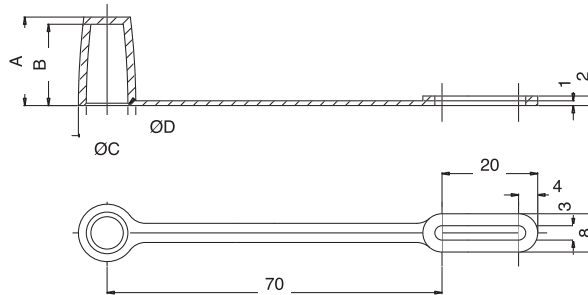

FIBER MANAGEMENT

EFA02 50 XXX

Ferrule Dust Cap and Tie

Features

- Provides environmental protection for Ø2.5mm and Ø1.25mm ferrules with molded-on retaining tie

A Europlus/Richco Product	
Material: TPE, RMS-185; Color: Black	
Standard Pack: 500 per bag	
Part Number	"A"
EFA02 50 001	2.50/2.45
EFA02 50 002	1.25/1.20
All dimensions in millimeters	

EFA02

One-Piece Dust Cap and Tie

Features

- Provides environmental protection various connectors with molded-on retaining tie

A Europlus/Richco Product						
Material: PVC, RMS-186; Color: Black						
Standard Pack: 250 per bag						
Part No.	Contents	"A"	"B"	"C"	"D"	
EFA02 08 ASS	One-Piece Biconic Dust Cap & Tie	23.5	22.0	13.0	10.4	
EFA02 11 ASS	One-Piece FC/ST Dust Cap & Tie	18.5	17.0	12.0	8.7	
EFA02 13 ASS	One-Piece ST Connector Dust Cap & Tie			15.3	12.0	
Parts are available by special order only. 500 piece minimum.						
All dimensions in millimeters						

EFA02 35 001

One-Piece ST Adapter Dust Cap and Tie

Features

- Provides environmental protection to an ST adapter with molded-on retaining tie

A Europlus/Richco Product	
Material: TPE, RMS-185; Color: Black	
Standard Pack: 250 per bag	
EFA02 35 001	
All dimensions in millimeters	