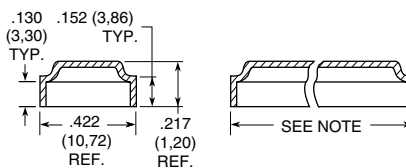

ACCESSORIES

Protective Cover Accessory

For Series 76, & 78

Rigid, clear plastic cover fits all but toggle actuated switches. It provides a top cover for less strenuous cleaning, serves as a dust cover in dirty environments, and provides protection against accidental actuation.

Material: 76,78, only-Polycarbonate.
Purchase as a separate item. Check length of the desired DIP Switch, and then select from the ordering information on this page.
Available from a local Grayhill Distributor.