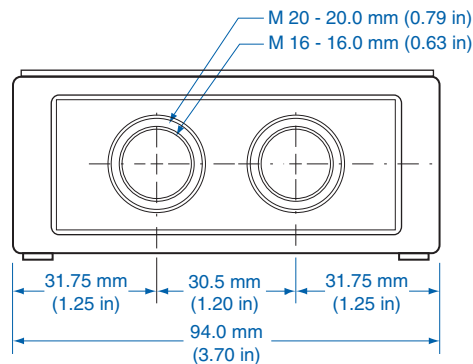

Please refer to pages 136-140 for additional accessories and detailed information.

Dimensions

Knockout Positions

Side A

Side B

AMEYA360

Components Supply Platform

Authorized Distribution Brand :