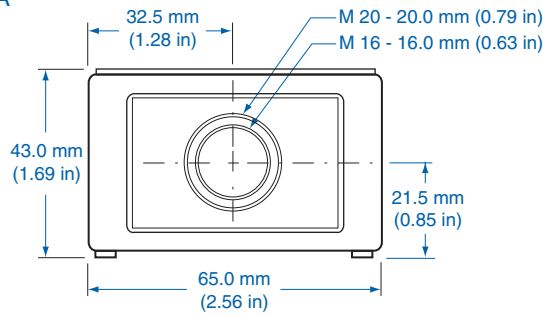

TK 97 – Polystyrene and Polycarbonate – 94 x 65 mm (3.70 x 2.56 in.)

Standard Features

- **Protection Level:** IP66 (NEMA Type: 4X with gray cover, 12K with transparent cover)
- **Technical:** Smooth or Knockout Sidewalls
Gray or Tinted Transparent Cover
Multiple Enclosure Mounting Options
- **UL Recognized**
Enclosure Materials: Polystyrene or Polycarbonate
- **Gasket Material:** Polyurethane
- **Color:** Light Gray
- **Material**
Temperature Range: Polystyrene
-25°C to 70°C (-13°F to 158°F)
Polycarbonate
-40°C to 120°C (-40°F to 248°F)
- **Accessories:** See section below

Sidewalls with Metric Knockouts

Ordering Information	Height mm (in)	Polystyrene				Polycarbonate			
		Cat. No.	Type	Cover Color	Std. Pk.	Cat. No.	Type	Cover Color	Std. Pk.
☐ Enclosure - low cover	57 mm (2.24 in)	105-402	PS 97-6-m	gray	5	127-402	PC 97-6-m	gray	5
☐ Enclosure - high cover	81 mm (3.19 in)	105-902	PS 97-8-m	gray	5	127-902	PC 97-8-m	gray	5
☐ Enclosure - low cover	57 mm (2.24 in)	106-002	PS 97-6-tm	trans.	5	137-002	PC 97-6-tm	trans.	5
☐ Enclosure - high cover	81 mm (3.19 in)	106-502	PS 97-8-tm	trans.	5	137-502	PC 97-8-tm	trans.	5

Accessories

Ordering Information	Cat. No.	Type	Std. Pk.
Mounting Plate (plastic)	195-002	TKMPI-97	1
Mounting Plate (steel)	197-002	TKMPS-97	1
DIN Rail TS15-80mm	197-080	TS 15/80	1
Hinge Kit Set	190-002	HK1	1
Mounting Tab Kit	194-001	MT1	1

Please refer to pages 136-140 for additional accessories and detailed information.

Dimensions

Knockout Positions

Side A

Side B

AMEYA360

Components Supply Platform

Authorized Distribution Brand :