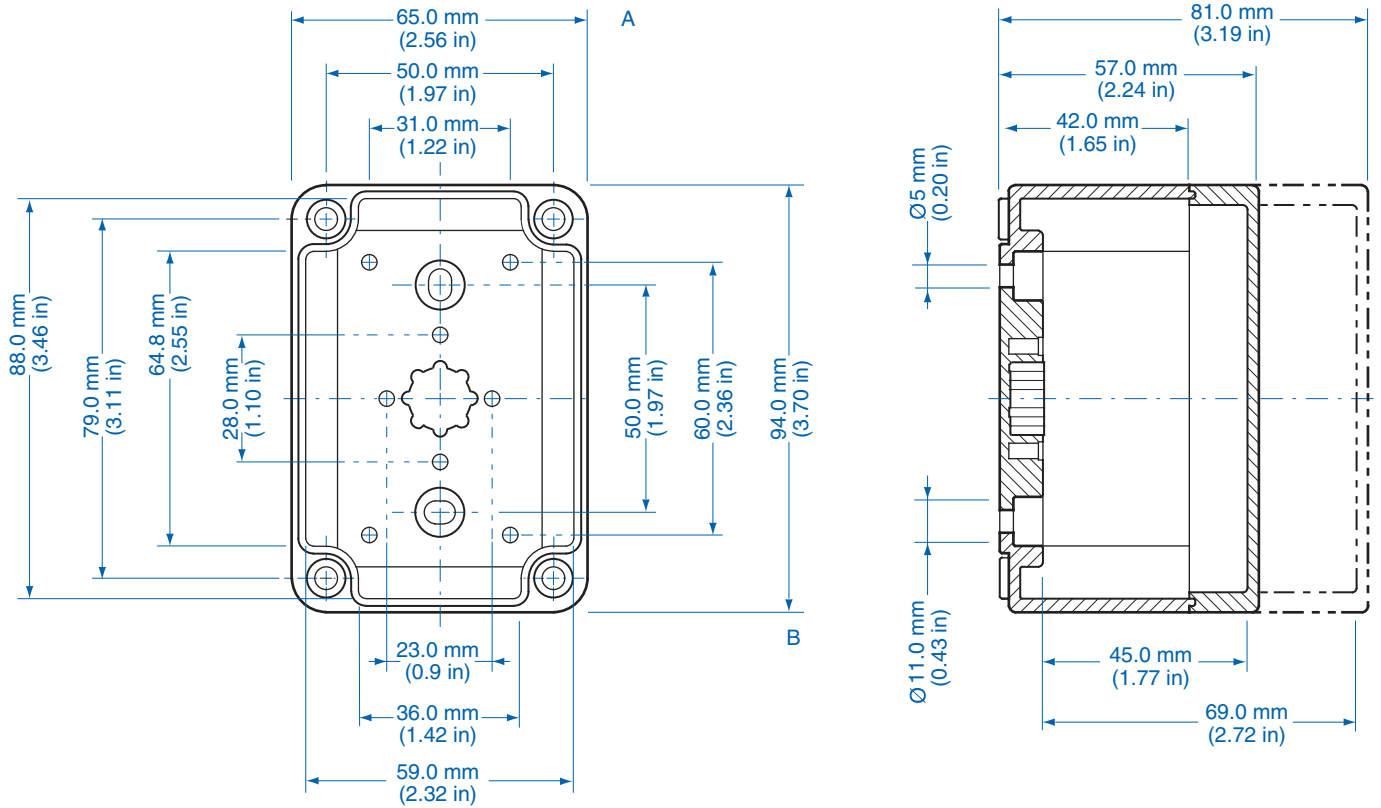

TK 97 – Polystyrene and Polycarbonate – 94 x 65 mm (3.70 x 2.56 in.)

Standard Features

- **Protection Level:** IP66 (NEMA Type: 4X with gray cover, 12K with transparent cover)
- **Technical:** Smooth or Knockout Sidewalls
Gray or Tinted Transparent Cover
Multiple Enclosure Mounting Options
- **UL Recognized**
Enclosure Materials: Polystyrene or Polycarbonate
- **Gasket Material:** Polyurethane
- **Color:** Light Gray
- **Material**
Temperature Range: Polystyrene
-25°C to 70°C (-13°F to 158°F)
Polycarbonate
-40°C to 120°C (-40°F to 248°F)
- **Accessories:** See section below

Smooth Sidewalls

Ordering Information	Height mm (in)	Polystyrene				Polycarbonate			
		Cat. No.	Type	Cover Color	Std. Pk.	Cat. No.	Type	Cover Color	Std. Pk.
☐ Enclosure - low cover	57 mm (2.24 in)	110-402	PS 97-6-o	gray	5	120-402	PC 97-6-o	gray	5
☐ Enclosure - high cover	81 mm (3.19 in)	110-902	PS 97-8-o	gray	5	120-902	PC 97-8-o	gray	5
☐ Enclosure - low cover	57 mm (2.24 in)	111-002	PS 97-6-to	trans.	5	130-002	PC 97-6-to	trans.	5
☐ Enclosure - high cover	81 mm (3.19 in)	111-502	PS 97-8-to	trans.	5	130-502	PC 97-8-to	trans.	5

Sidewalls with Metric Knockouts

Ordering Information	Height mm (in)	Polystyrene				Polycarbonate			
		Cat. No.	Type	Cover Color	Std. Pk.	Cat. No.	Type	Cover Color	Std. Pk.
☐ Enclosure - low cover	57 mm (2.24 in)	105-402	PS 97-6-m	gray	5	127-402	PC 97-6-m	gray	5
☐ Enclosure - high cover	81 mm (3.19 in)	105-902	PS 97-8-m	gray	5	127-902	PC 97-8-m	gray	5
☐ Enclosure - low cover	57 mm (2.24 in)	106-002	PS 97-6-tm	trans.	5	137-002	PC 97-6-tm	trans.	5
☐ Enclosure - high cover	81 mm (3.19 in)	106-502	PS 97-8-tm	trans.	5	137-502	PC 97-8-tm	trans.	5

Please refer to pages 136-140 for additional accessories and detailed information.

Dimensions

Knockout Positions

Side A

Side B

AMEYA360

Components Supply Platform

Authorized Distribution Brand :