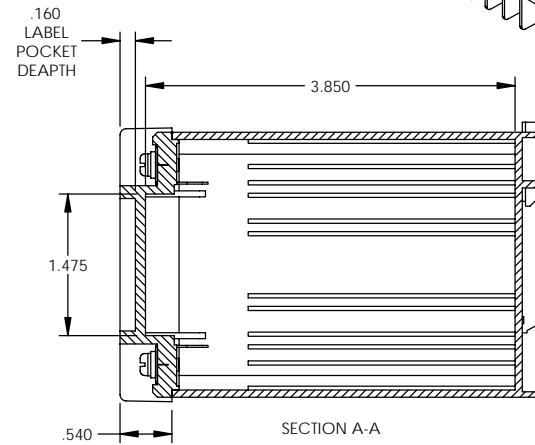

PART NAME

DIN RAIL MOUNT BOX

PART No.

DB-4704

DETAIL B

SECTION A-A

MATERIAL: UL94V-0 ABS PLASTIC

FINISH: LIGHT GRAY

FOUR (4) M3 SCREWS SUPPLIED TO ATTACH FRONT PANEL

ALL DIMENSIONS HAVE A ±.015 TOLERANCE UNLESS OTHERWISE SPECIFIED

ALL CONTACTS ARE TIN PLATED BRASS RATED AT 10 AMPS