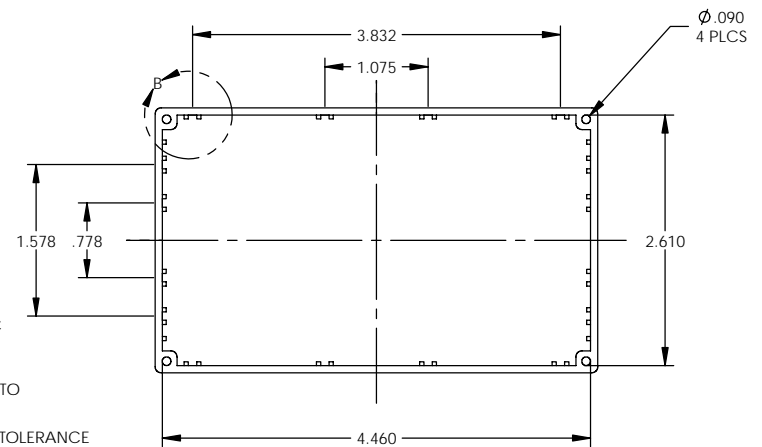

PART NAME

DIN RAIL MOUNT BOX

PART No.

DB-4704

DETAIL B

SECTION A-A

MATERIAL: UL94V-0 ABS PLASTIC

FINISH: LIGHT GRAY

FOUR (4) M3 SCREWS SUPPLIED TO ATTACH FRONT PANEL

ALL DIMENSIONS HAVE A ±.015 TOLERANCE UNLESS OTHERWISE SPECIFIED

ALL CONTACTS ARE TIN PLATED BRASS RATED AT 10 AMPS