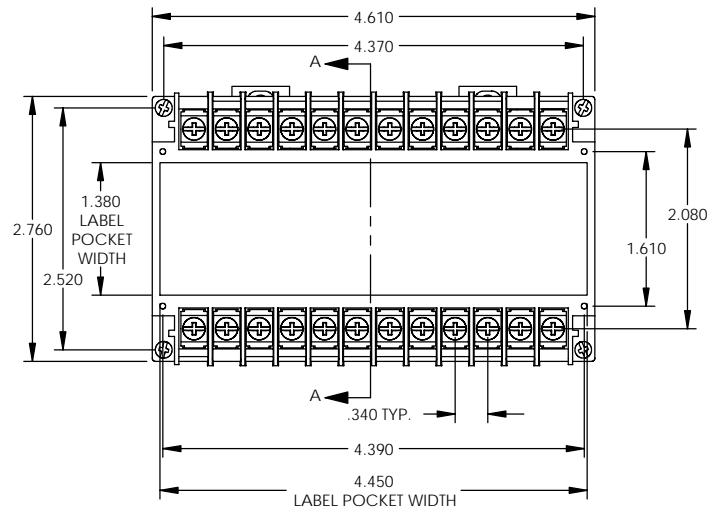

PART NAME

DIN RAIL MOUNT BOX

PART No.

DB-4704

DETAIL B

SECTION A-A

MATERIAL: UL94V-0 ABS PLASTIC

FINISH: LIGHT GRAY

FOUR (4) M3 SCREWS SUPPLIED TO ATTACH FRONT PANEL

ALL DIMENSIONS HAVE A ±.015 TOLERANCE UNLESS OTHERWISE SPECIFIED

ALL CONTACTS ARE TIN PLATED BRASS RATED AT 10 AMPS