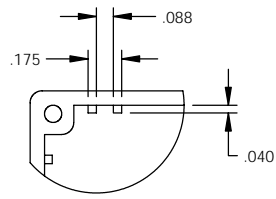

PART NAME

DIN RAIL MOUNT BOX

PART No.

DB-4704

DETAIL B

SECTION A-A

MATERIAL: UL94V-0 ABS PLASTIC

FINISH: LIGHT GRAY

FOUR (4) M3 SCREWS SUPPLIED TO ATTACH FRONT PANEL

ALL DIMENSIONS HAVE A ±.015 TOLERANCE UNLESS OTHERWISE SPECIFIED

ALL CONTACTS ARE TIN PLATED BRASS RATED AT 10 AMPS