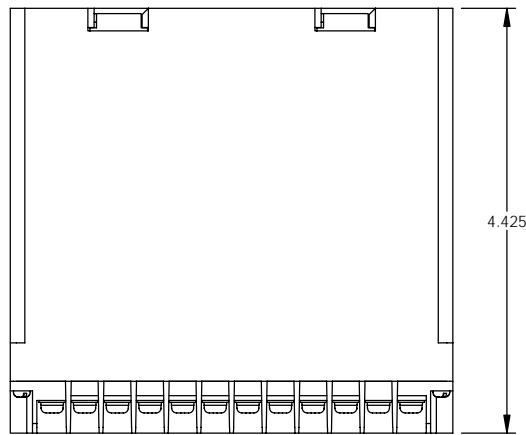

PART NAME

DIN RAIL MOUNT BOX

PART No.

DB-4704

DETAIL B

SECTION A-A

MATERIAL: UL94V-0 ABS PLASTIC

FINISH: LIGHT GRAY

FOUR (4) M3 SCREWS SUPPLIED TO ATTACH FRONT PANEL

ALL DIMENSIONS HAVE A ±.015 TOLERANCE UNLESS OTHERWISE SPECIFIED

ALL CONTACTS ARE TIN PLATED BRASS RATED AT 10 AMPS