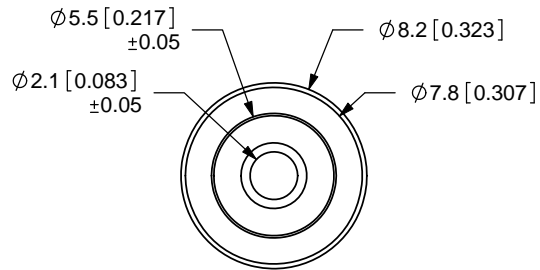

REV.	DESCRIPTION	DATE
A	NEW DRAWING	3/10/2006
B	Added tolerances	8/17/2006
C	Rating change	3/23/2007

SCALE 1:1

SPECIFICATIONS:
 RATING: 24V DC @ 5A
 OPERATING TEMP: 0° ~ +40°C

TOLERANCE:
 ±0.2mm UNLESS OTHERWISE
 SPECIFIED

CUI INC

20050 SW 112th Ave.
 Tualatin, OR 97062
 Phone: 503-612-2300
 800-275-4899
 Fax: 503-612-2383
 Website: www.cui.com

	MATERIAL	PLATING
BARREL	Brass	Nickel
INSULATOR	POM	Black Color
HOUSING	ABS	

TITLE: DC PLUG		REV: C
PART NO. PP3-002A	UNITS: MM [INCHES]	
DRAWN BY: ZRJ	APPROVED BY:	SCALE: 3:1