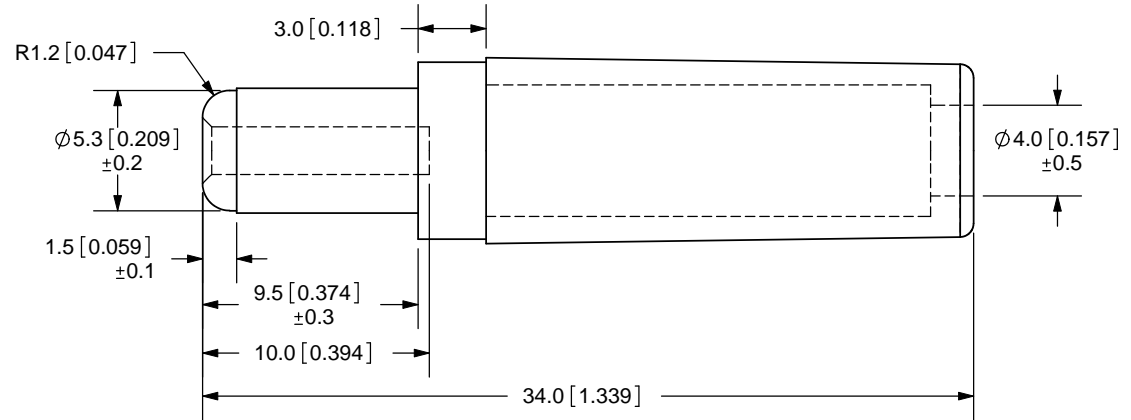

REV.	DESCRIPTION	DATE
A	NEW DRAWING	3/10/2006
B	Added tolerances	8/17/2006
C	Rating change	3/23/2007

SCALE 1:1

SPECIFICATIONS:
 RATING: 24V DC @ 5A
 OPERATING TEMP: 0° ~ +40°C

TOLERANCE:
 ±0.2mm UNLESS OTHERWISE
 SPECIFIED

CUI INC

20050 SW 112th Ave.
 Tualatin, OR 97062
 Phone: 503-612-2300
 800-275-4899
 Fax: 503-612-2383
 Website: www.cui.com

	MATERIAL	PLATING
BARREL	Brass	Nickel
INSULATOR	POM	Black Color
HOUSING	ABS	

TITLE: DC PLUG		REV: C
PART NO. PP3-002A	UNITS: MM [INCHES]	
DRAWN BY: ZRJ	APPROVED BY:	SCALE: 3:1