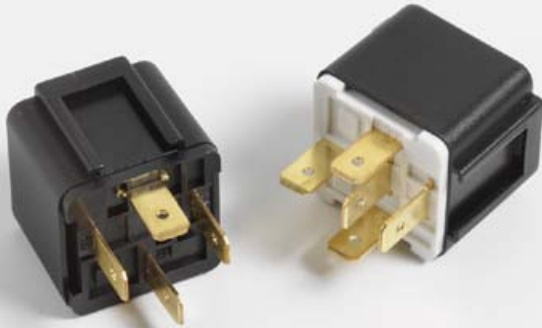

ISO MINI® Relays

RoHS

Specifications

Normally open relay:

Color Case: Black
Color Base: Black

Change over relay:

Color Case: Black
Color Base: White

Packaging:

Series Serien	Pack Size
020407xxTXN	10
020407xxZ	500

HOMOLOGATION IN ACCORDANCE WITH:

REGULATION N.10 ECE-ONU/02

EUROPEAN DIRECTIVE DIR.95/54 CE

Remote control switches for automotive applications available for 12V and 24V rated circuits.

Relais für Anwendungen im Automobilbereich, erhältlich für 12V und 24V Bordnetze.

Normally open (A)

Normally open with Resistor (B)

Normally open with Diode (C)

Change Over (A)

Change Over with resistor (B)

Change Over with Diode (C)

Normally open relay

Part Number Artikel-Nr.	Volt	Ampere	Feature Merkmal	Diagram Schema
02040701_	12V	30A	–	A
02040705_	12V	30A	Resistor	B
02040715_	12V	40A	Resistor	B
02040709_	12V	30A	Diode	C
02040702_	24V	20A	–	A
02040706_	24V	20A	Resistor	B
02040710_	24V	20A	Diode	C