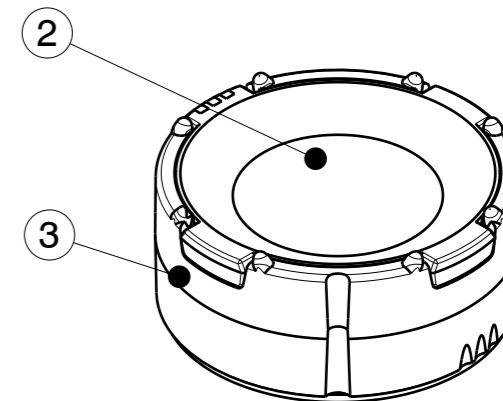

INDEX	PART NO	DESCRIPTION	MATERIAL
1	C11840	TINA-TAPE3	PU 2-sided foam tape, adhesive
2	C12904	TINA3-HLD-TAPE	PC, white
3	F11872	TINA3-S	PMMA

Section view A-A  
Scale: 3:1

Detail C

Isometric view  
Scale: 3:1

Section view B-B  
Scale: 3:1

Tolerances if not otherwise shown:  
According to DIN ISO 2768-1  
Linear measures:  
Up to 30mm class M, otherwise class C.

According to DIN ISO 2768-2  
Form and position:  
class L

Control for SPC marked dimensions.

This drawing is our property. It can't be reproduced or communicated without our written agreement.		 Ledil Oy Salorankatu 10 FIN 24240 SALO Finland	
DRAWN BY oha		DRAWING TITLE Datasheet	
DATE 20.9.2012		FCA13042 TINA3-S	
CHECKED BY VS	DATE -	SIZE A3	PART NUMBER FCA13042
DESIGNED BY -	DATE -	SCALE 3:1	WEIGHT 3,33 g
		SHEET 1/1	REV 001