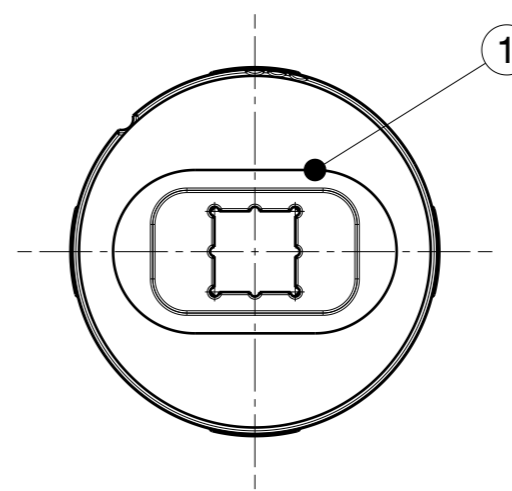

INDEX	PART NO	DESCRIPTION	MATERIAL
1	C11840	TINA-TAPE3	PU 2-sided foam tape, adhesive
2	C12904	TINA3-HLD-TAPE	PC, white
3	F11872	TINA3-S	PMMA

Section view A-A  
Scale: 3:1

Detail C

Isometric view  
Scale: 3:1

Section view B-B  
Scale: 3:1

Tolerances if not otherwise shown:  
According to DIN ISO 2768-1  
Linear measures:  
Up to 30mm class M, otherwise class C.

According to DIN ISO 2768-2  
Form and position:  
class L

Control for SPC marked dimensions.

This drawing is our property. It can't be reproduced or communicated without our written agreement.		 Ledil Oy Salorankatu 10 FIN 24240 SALO Finland	
DRAWN BY oha		DRAWING TITLE Datasheet	
DATE 20.9.2012		FCA13042 TINA3-S	
CHECKED BY VS	DATE -	SIZE A3	PART NUMBER FCA13042
DESIGNED BY -	DATE -	SCALE 3:1	WEIGHT 3,33 g
		SHEET 1/1	REV 001