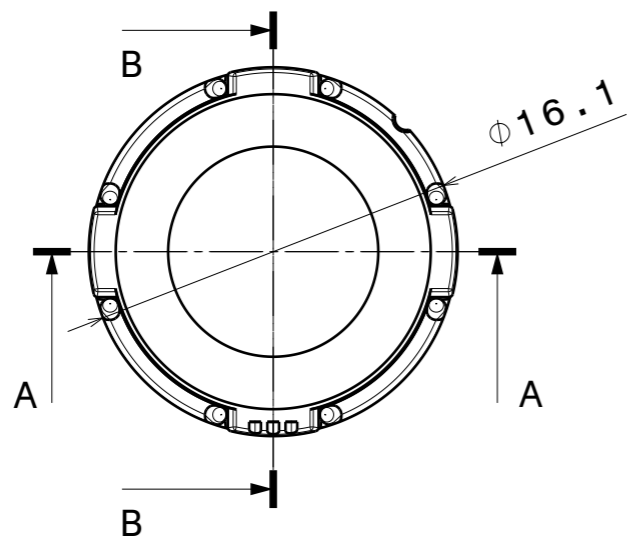

INDEX	PART NO	DESCRIPTION	MATERIAL
1	C11840	TINA-TAPE3	PU 2-sided foam tape, adhesive
2	C12904	TINA3-HLD-TAPE	PC, white
3	F11872	TINA3-S	PMMA

Section view A-A  
Scale: 3:1

Detail C

Isometric view  
Scale: 3:1

Section view B-B  
Scale: 3:1

Tolerances if not otherwise shown:  
According to DIN ISO 2768-1  
Linear measures:  
Up to 30mm class M, otherwise class C.

According to DIN ISO 2768-2  
Form and position:  
class L

Control for SPC marked dimensions.

This drawing is our property. It can't be reproduced or communicated without our written agreement.		 Ledil Oy Salorankatu 10 FIN 24240 SALO Finland	
DRAWN BY oha		DRAWING TITLE Datasheet	
DATE 20.9.2012		FCA13042 TINA3-S	
CHECKED BY VS	DATE -	SIZE A3	PART NUMBER FCA13042
DESIGNED BY -	DATE -	SCALE 3:1	WEIGHT 3,33 g
		SHEET 1/1	REV 001