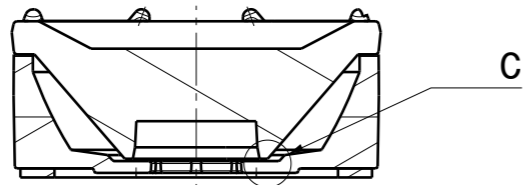

INDEX	PART NO	DESCRIPTION	MATERIAL
1	C11840	TINA-TAPE3	PU 2-sided foam tape, adhesive
2	C12904	TINA3-HLD-TAPE	PC, white
3	F11872	TINA3-S	PMMA

Section view A-A  
Scale: 3:1

Detail C

Isometric view  
Scale: 3:1

Section view B-B  
Scale: 3:1

Tolerances if not otherwise shown:  
According to DIN ISO 2768-1  
Linear measures:  
Up to 30mm class M, otherwise class C.

According to DIN ISO 2768-2  
Form and position:  
class L

Control for SPC marked dimensions.

This drawing is our property. It can't be reproduced or communicated without our written agreement.		 Ledil Oy Salorankatu 10 FIN 24240 SALO Finland	
DRAWN BY oha		DRAWING TITLE Datasheet	
DATE 20.9.2012		FCA13042 TINA3-S	
CHECKED BY VS	DATE -	SIZE A3	PART NUMBER FCA13042
DESIGNED BY -	DATE -	SCALE 3:1	WEIGHT 3,33 g
		SHEET 1/1	REV 001