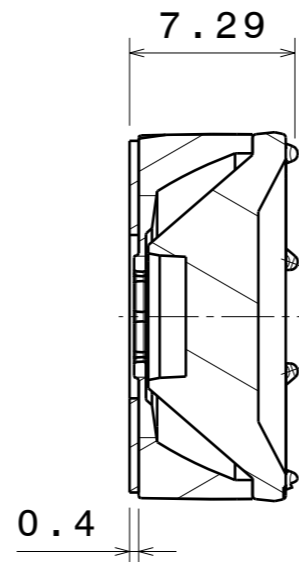

INDEX	PART NO	DESCRIPTION	MATERIAL
1	C11840	TINA-TAPE3	PU 2-sided foam tape, adhesive
2	C12904	TINA3-HLD-TAPE	PC, white
3	F11872	TINA3-S	PMMA

Section view A-A  
Scale: 3:1

Detail C

Isometric view  
Scale: 3:1

Section view B-B  
Scale: 3:1

Tolerances if not otherwise shown:  
According to DIN ISO 2768-1  
Linear measures:  
Up to 30mm class M, otherwise class C.

According to DIN ISO 2768-2  
Form and position:  
class L

Control for SPC marked dimensions.

This drawing is our property. It can't be reproduced or communicated without our written agreement.		 Ledil Oy Salorankatu 10 FIN 24240 SALO Finland	
DRAWN BY oha		DRAWING TITLE Datasheet	
DATE 20.9.2012		FCA13042 TINA3-S	
CHECKED BY VS	DATE -	SIZE A3	PART NUMBER FCA13042
DESIGNED BY -	DATE -	SCALE 3:1	WEIGHT 3,33 g
		SHEET 1/1	REV 001