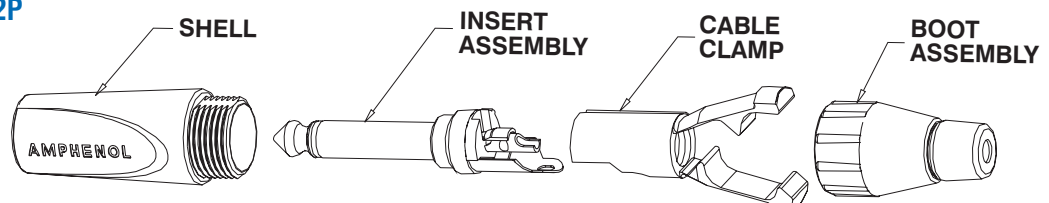

ISO VIEW OF TM2P