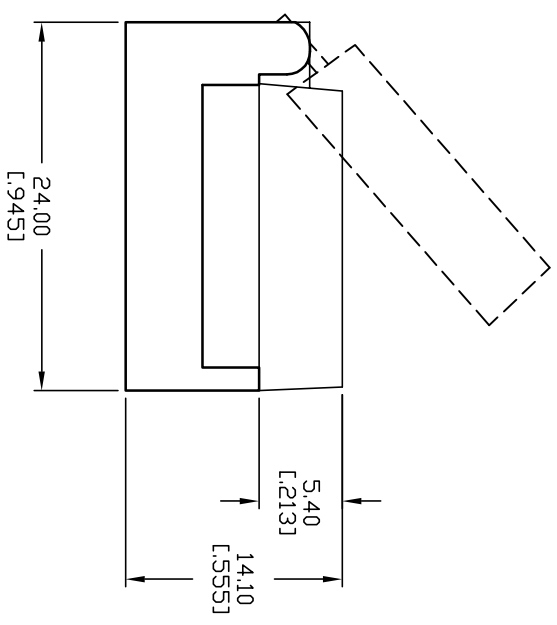

REAR VIEW

- NOTES:  
 1. ALL DIMENSIONS IN MM  
 2. GENERAL TOLERANCE:

REV.	ECN No.	DESCRIPTION	DATE	CHKD
A	13358	RELEASED FOR PRODUCTION	8/11/03	AR
THE INFORMATION CONTAINED IN THIS DOCUMENT IS PROPRIETARY TO E-SWITCH AND IS NOT TO BE COPIED OR TRANSFERRED				

**E-SWITCH®**

TITLE	SCALE	DATE	DR	DWG	REV
50-011-12 (PROTECTIVE CAP) FOR RECTANGULAR HEAD 180°	2:1	8/11/03	AR	F051104	A