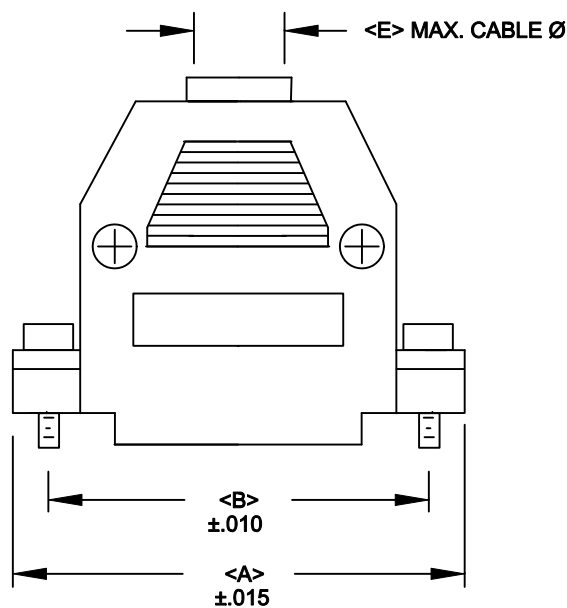

BACKSHELL KIT INCLUDES:

- (2) BACKSHELL HALVES
- (2) HOUSING SCREWS
- (2) HOUSING NUTS
- (2) 4-40 MOUNTING SCREWS
- (2) SADDLE WASHERS
- (2) STRAIN RELIEF CLAMPS
- (2) STRAIN RELIEF SCREWS

**PLASTIC:**

MATERIAL: ABS HIGH TEMP. PLASTIC, 94HB
 PLATING: NONE
 OPERATING TEMP.: -35°C TO +85°C