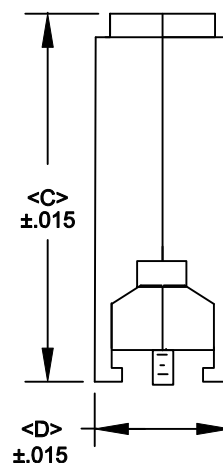

BACKSHELL KIT INCLUDES:

- (2) BACKSHELL HALVES
- (2) HOUSING SCREWS
- (2) HOUSING NUTS
- (2) 4-40 MOUNTING SCREWS
- (2) SADDLE WASHERS
- (2) STRAIN RELIEF CLAMPS
- (2) STRAIN RELIEF SCREWS

**PLASTIC:**

MATERIAL: ABS HIGH TEMP. PLASTIC, 94HB
 PLATING: NONE
 OPERATING TEMP.: -35°C TO +85°C

METALIZED PLASTIC:

MATERIAL: ABS HIGH TEMP. PLASTIC, 94HB
 PLATING: NICKEL OVER COPPER
 OPERATING TEMP.: -35°C TO +85°C

977-YYY-YYYRYY1

SERIES _____
 POSITIONS _____
 009
 015
 025
 037
 MATERIAL _____
 010 = PLASTIC
 020 = METALIZED PLASTIC
 COLOR: _____
 03 = GREY
 12 = NICKEL OVER COPPER
 PUT-UPS _____
 1 = KIT

POSITION:	A	B	C	D	E
9	1.213	.984	1.594	.646	.275
	30.81	24.99	40.49	16.41	6.99
15	1.563	1.312	1.453	.646	.400
	39.70	33.32	36.91	16.41	10.16
25	2.165	1.852	1.752	.646	.435
	54.99	47.04	44.50	16.41	11.05
37	2.736	2.500	2.096	.984	.535
	69.49	62.50	53.24	24.99	13.59