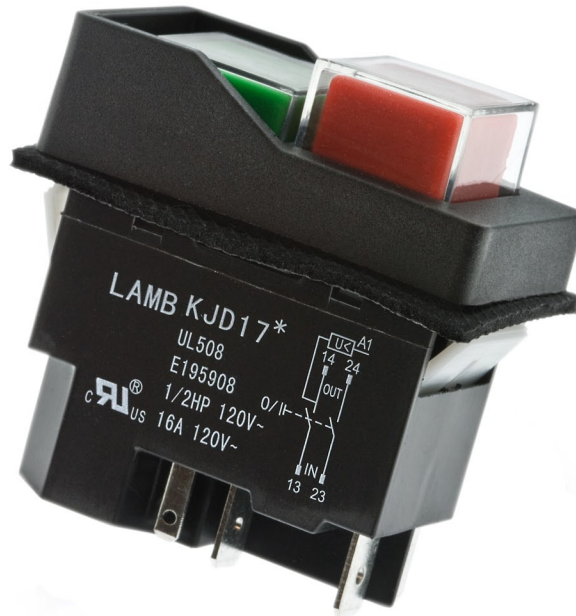

### SPECIFICATIONS:

**RATING:** 16A 120VAC [cURus UL508]  
 16A 220/240VAC [cURus UL508]  
 1/2 HP 120VAC [cURus UL508]  
 2HP 220/240VAC [cURus UL508]

**TEMPERATURE:** -25°C to 55°C  
**ELECTRICAL LIFE:** 10,000 Cycles  
**CONTACT RESISTANCE:** 50mΩ Max.  
**INSULATION RESISTANCE:** 100MΩ Min. at 500VDC  
**DIELECTRIC STRENGTH:** 1,500VAC for 1 Minute  
**INGRESS PROTECTION:** IP54 with PVC Cap

### MATERIALS:

**Body:** Polyamide 6/6  
**ACTUATOR:** Polyamide 6/6  
**CONTACTS:** Silver Alloy  
**TERMINALS:** Silver Plated Brass

PUSHBUTTON

KJD17-22212-112

SPECIFICATIONS SUBJECT TO CHANGE WITHOUT NOTICE

Series	Actuation Guard	Function	Voltage and Frequency	Marking Style	Water Protection	Bezel Color	Actuator Color	Marking Color
KJD17	2 - Guarded	1 - Off-On 2 - Off-On w/ Remote Trip 3 - NO+NC w/ Remote Trip	1 - 120V-50Hz 2 - 120V-60Hz 3 - 230V-50Hz 4 - 230V-60Hz 5 - 240V-50Hz 6 - 240V-60Hz	0 - None 1 - I/O Vert. 2 - I/O Horiz. 3 - O Only	1 - None 2 - PVC Cover 3 - PVC Cover and Rubber Gasket	1 - Black 6 - Yellow	1 - Red/Green	1 - Black 2 - White

### EXAMPLE PART NUMBERS:

KJD17-21213-112 2P1T Off-On  
 120V 60Hz., PVC Cap, I/O Vert.

KJD17-22213-112 2P1T Off-On  
 120V 60Hz., Remote Trip, PVC Cap, I/O Vert.

E-SWITCH®

www.e-switch.com

800.867.2717