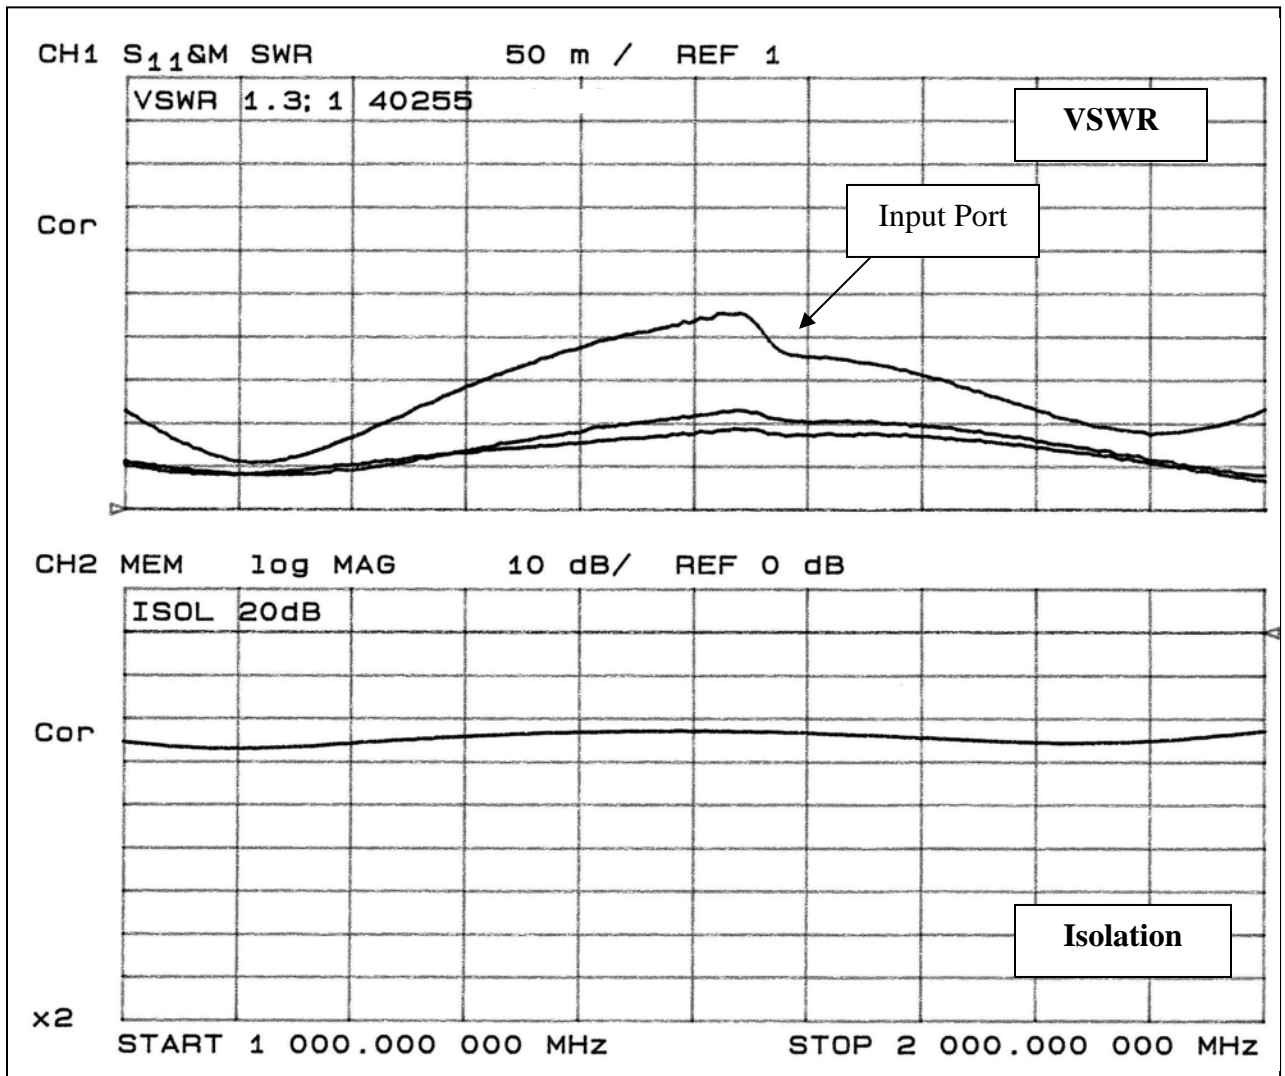

#### Features

- Military Grade
- 1.0 – 2.0 GHz
- 2-Way Power Split
- In-Phase
- Connectors Per MIL-C-39012
- Rugged Aluminum Housing
- Low VSWR
- Meets MIL-E-5400 Class 3 Requirements

**NOTES:** Input power with load VSWR of 1.20:1  
**Electrical and Mechanical Specifications subject to change without notice**

#### Outline Drawing

**Typical Test Data Plots**

### Typical Test Data Plots