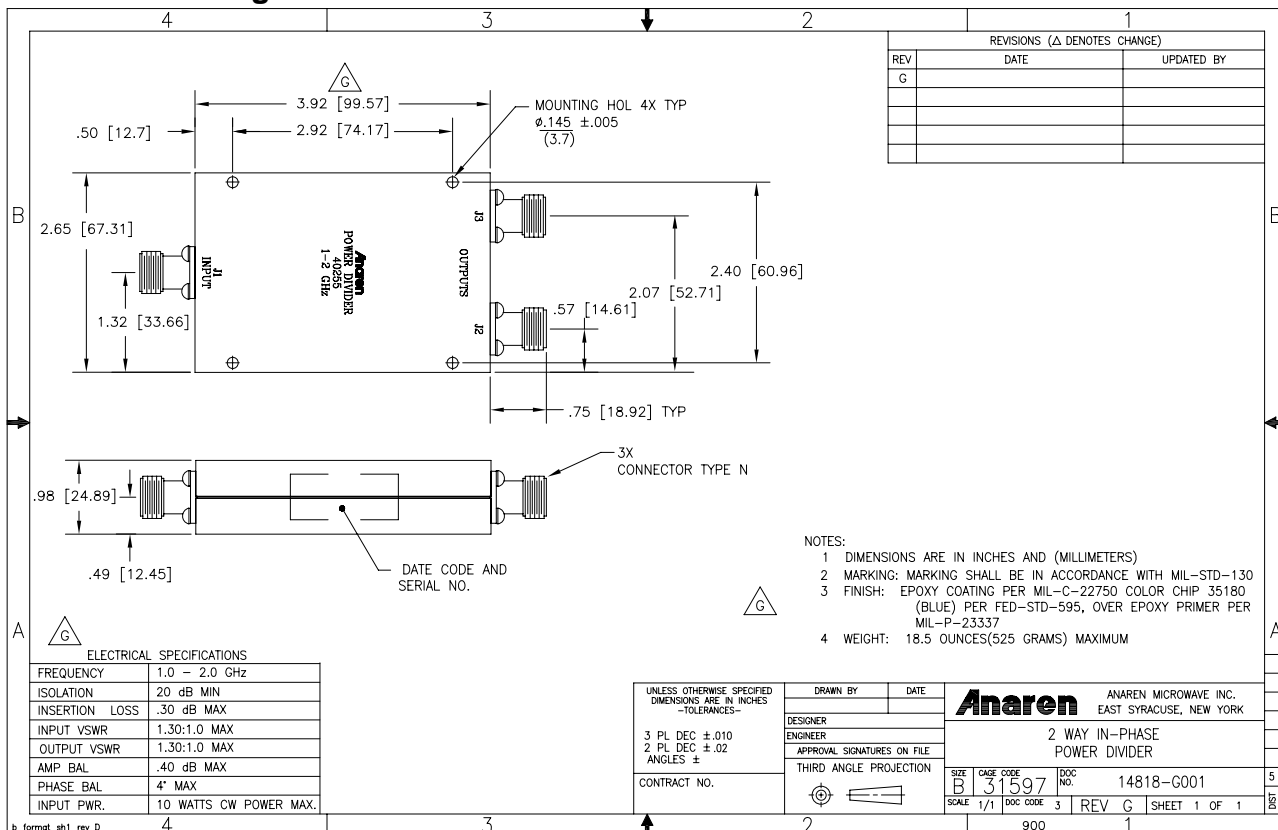

#### Features

- Military Grade
- 1.0 – 2.0 GHz
- 2-Way Power Split
- In-Phase
- Connectors Per MIL-C-39012
- Rugged Aluminum Housing
- Low VSWR
- Meets MIL-E-5400 Class 3 Requirements

**NOTES:** Input power with load VSWR of 1.20:1  
**Electrical and Mechanical Specifications subject to change without notice**

#### Outline Drawing

**Typical Test Data Plots**

### Typical Test Data Plots