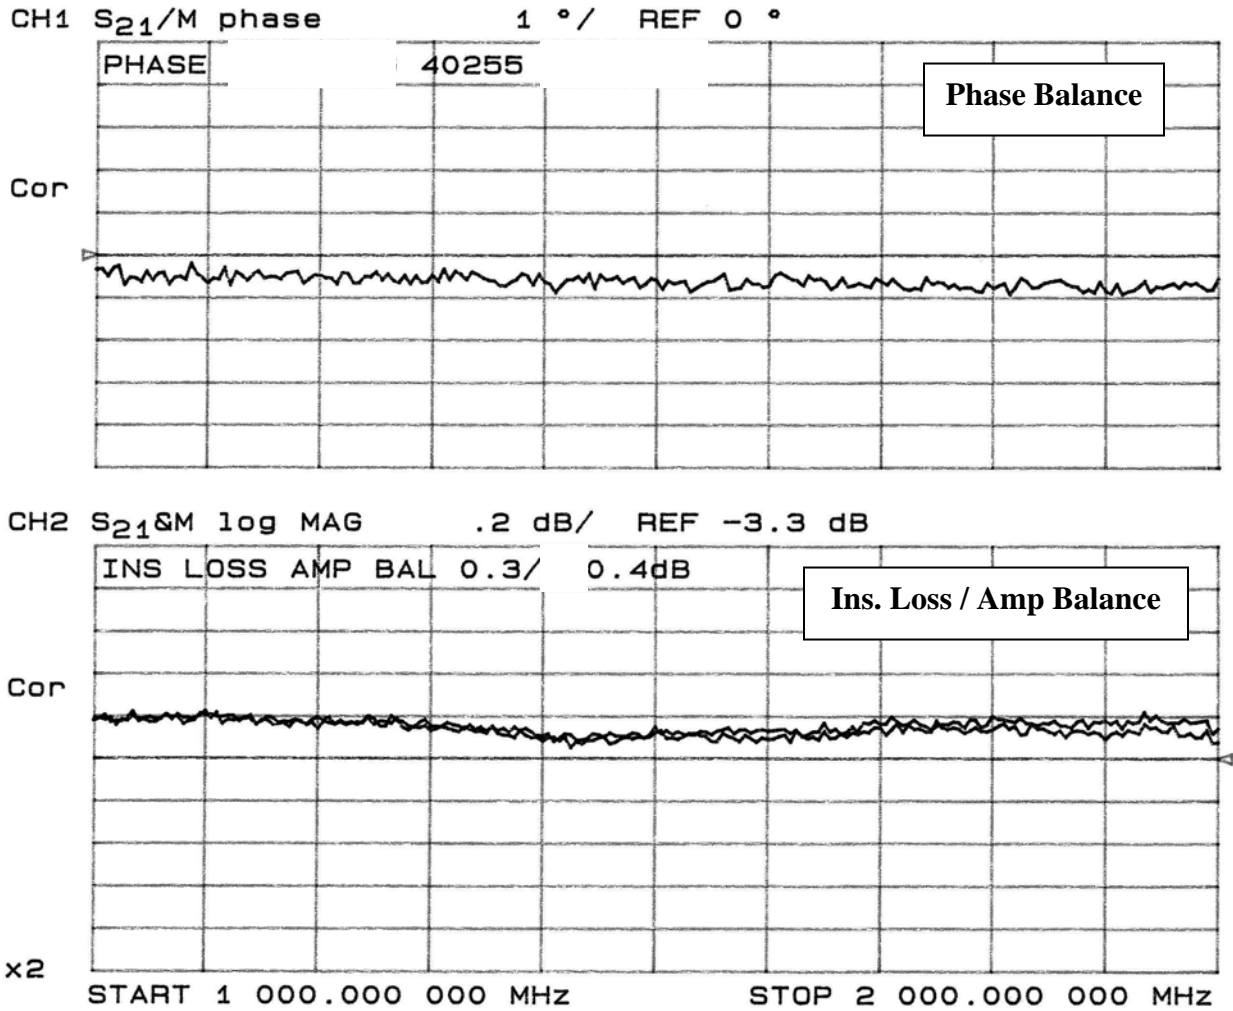

#### Features

- Military Grade
- 1.0 – 2.0 GHz
- 2-Way Power Split
- In-Phase
- Connectors Per MIL-C-39012
- Rugged Aluminum Housing
- Low VSWR
- Meets MIL-E-5400 Class 3 Requirements

**NOTES:** Input power with load VSWR of 1.20:1  
**Electrical and Mechanical Specifications subject to change without notice**

#### Outline Drawing

**Typical Test Data Plots**

### Typical Test Data Plots