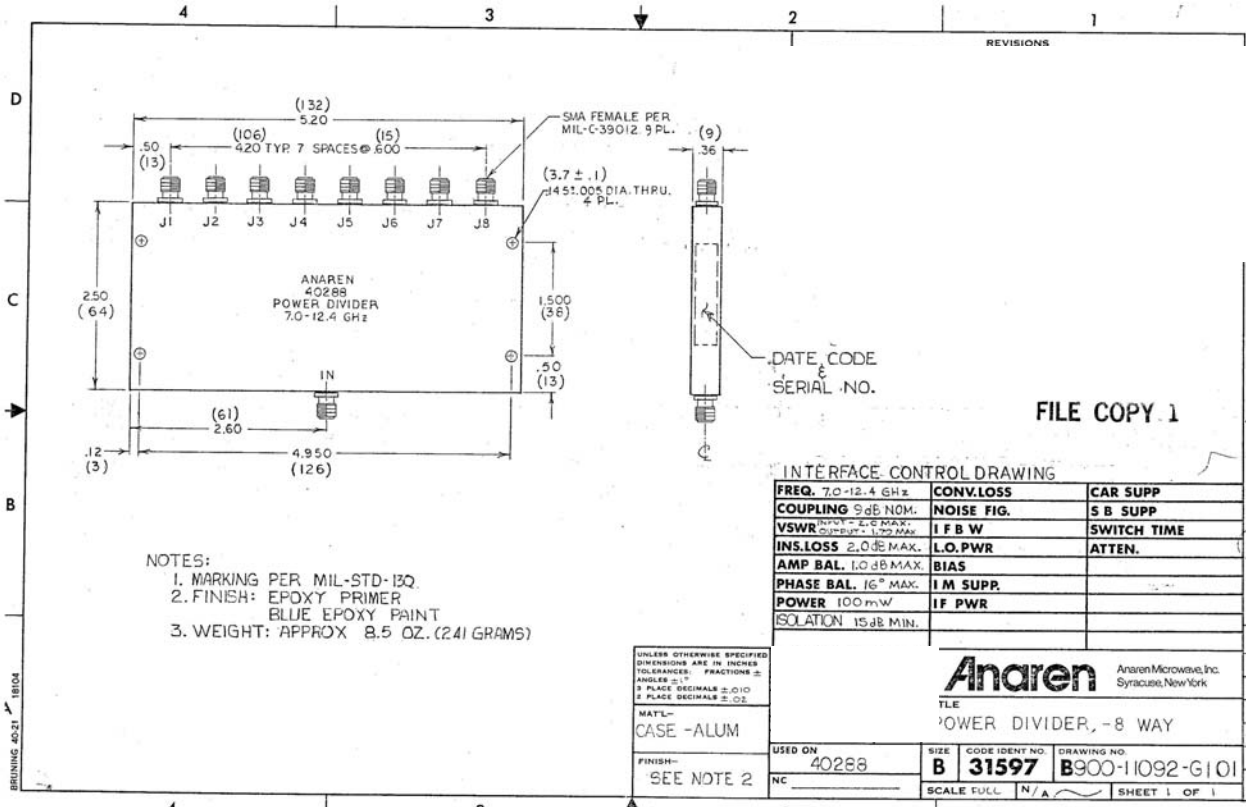

Outline Drawing