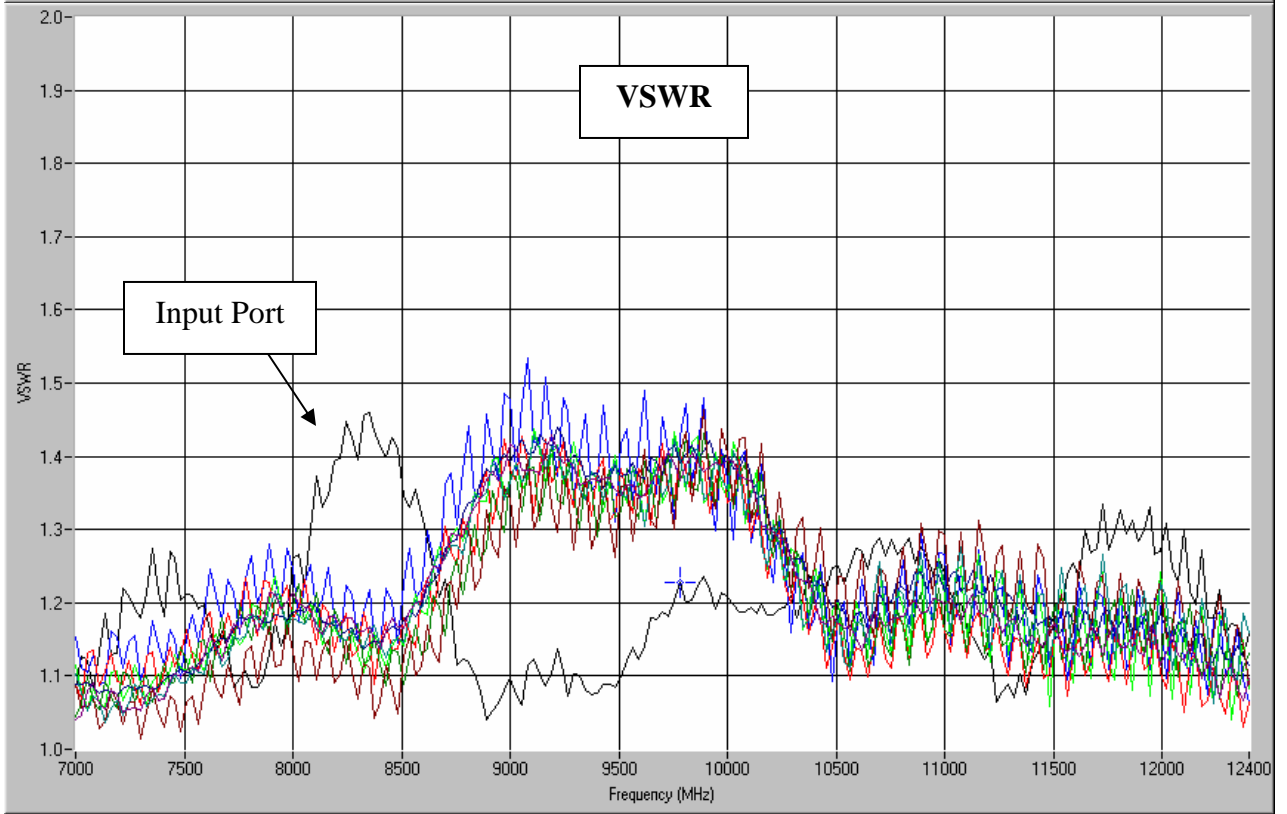

Typical Test Data Plots

USA/Canada: (315) 432-8909
Toll Free: (800) 411-6596
Europe: +44 2392-232392