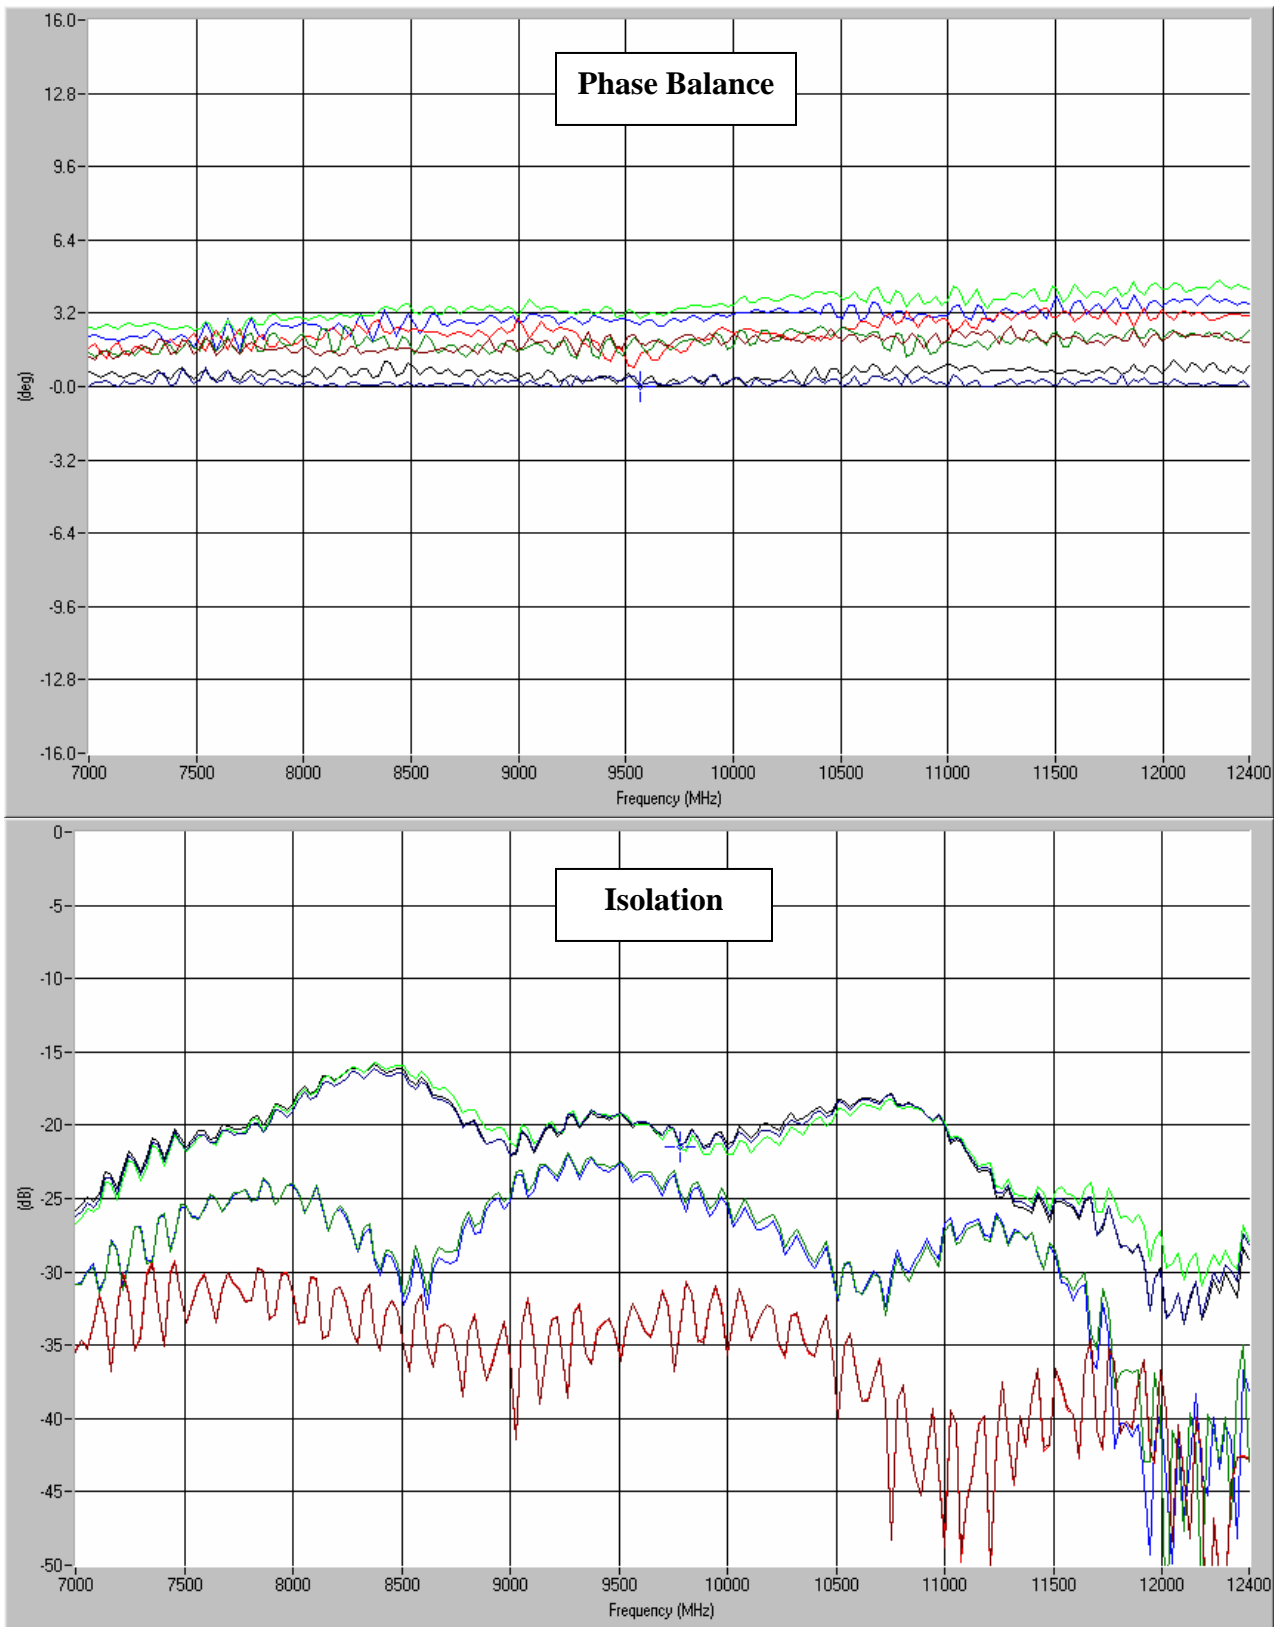

#### Features

- Military Grade
- 7.0 – 12.4 GHz
- 8-Way Power Split
- In-Phase
- Connectors Per MIL-C-39012
- Rugged Aluminum Housing
- Low VSWR
- Meets MIL-E-5400 Class 3 Requirements

NOTES: Input power with load VSWR of 1.20:1  
Electrical and Mechanical Specifications subject to change without notice

#### Outline Drawing

Typical Test Data Plots

USA/Canada: (315) 432-8909  
 Toll Free: (800) 411-6596  
 Europe: +44 2392-232392

### Typical Test Data Plots