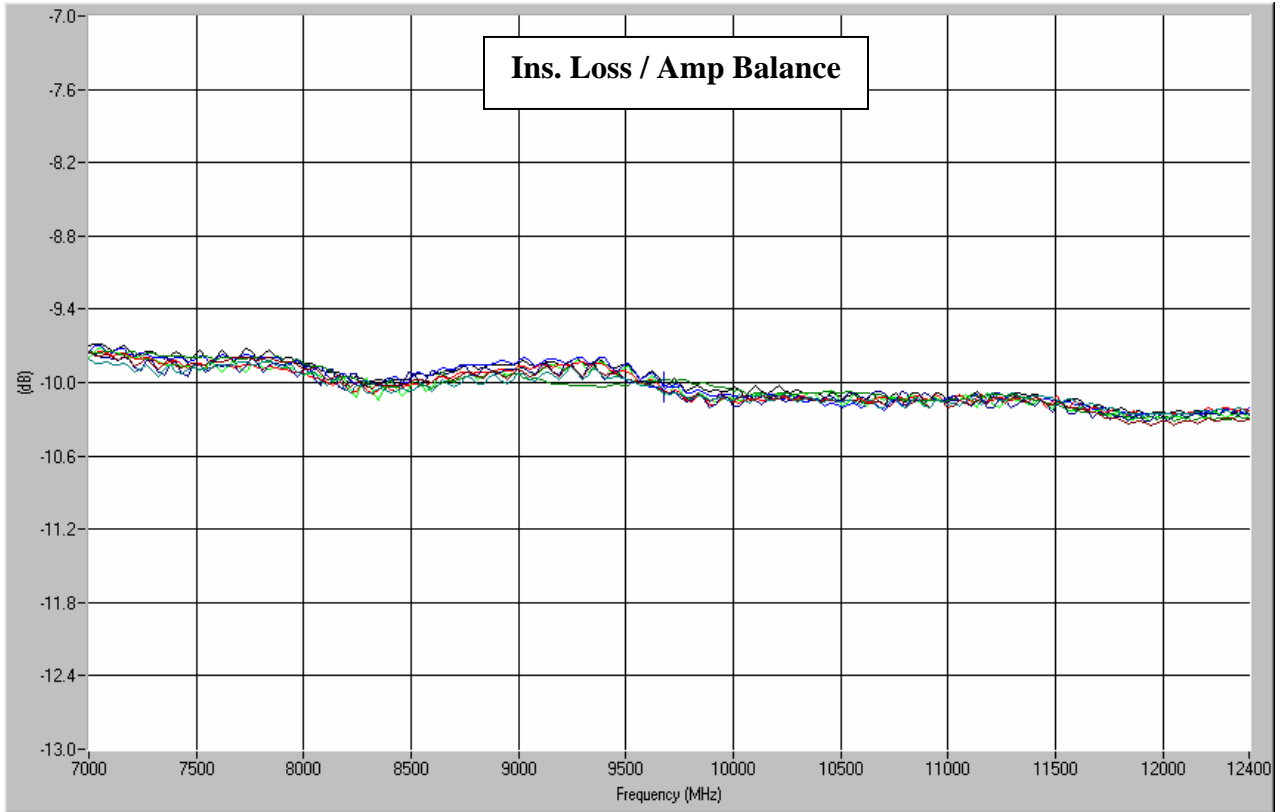

Typical Test Data Plots

USA/Canada: (315) 432-8909
Toll Free: (800) 411-6596
Europe: +44 2392-232392