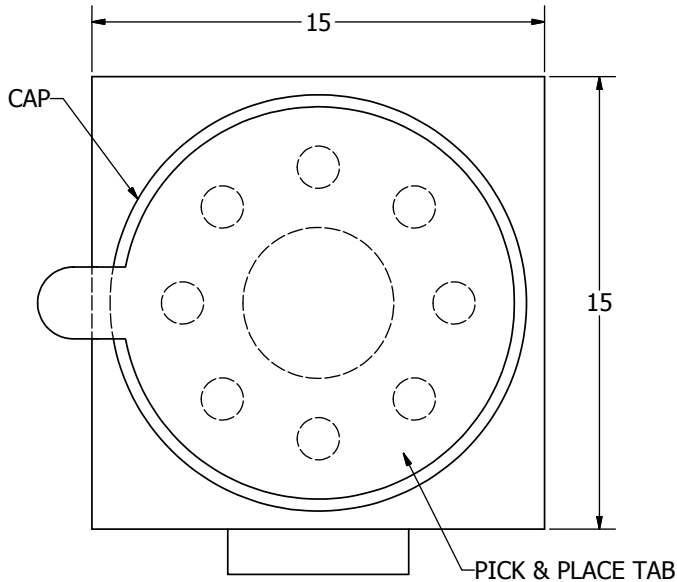

SPECIFICATIONS

PARAMETERS	VALUES	UNITS
RATED INPUT POWER	0.3	W
MAX INPUT POWER	0.5	W
IMPEDANCE	8 ± 15%	OHM
OUTPUT SPL @ 0.3W/10cm (AT 1.0, 1.2, 1.5, 2.0 kHz)	87 ± 3	dBA
DISTORTION (MAX.)	10%	-
RESONANT FREQUENCY	850 ± 20%	Hz
FREQUENCY RANGE	850 ~ 20,000	Hz
HOUSING MATERIAL	PPS	-
CONE MATERIAL	MYLAR	-
MAGNET MATERIAL	SmCo	-
OPERATING TEMPERATURE	-40 ~ +85	°C
WEIGHT	2.1	grams

PART IS NOT WASHABLE

NOTES:

1. ALL DIMENSIONS ARE IN MILLIMETERS.
2. SPECIFICATIONS SUBJECT TO CHANGE OR WITHDRAWAL WITHOUT NOTICE.
3. PART IS NOT WASHABLE.
4. THIS PART IS RoHS 2002/95/EC COMPLIANT.

UNLESS OTHERWISE SPECIFIED: DIMENSIONS ARE IN MILLIMETERS, TOLERANCES ARE ±0.5 AND ANGLES ARE ±3°.	SIZE	Designed by	Date	Checked by	Date	Approved by	Date	Drawn Date
	A3	R.A.C.	4/28/2005			R.W.	4/28/2005	4/7/2008
		pui audio <small>a projects unlimited company</small>		SMS-1508-2-R			Surface Mount Speaker	
SMS-1508-2-R.idw							-	1 / 1