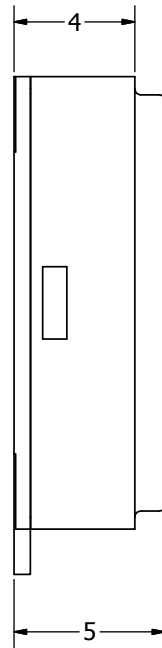

SPECIFICATIONS

PARAMETERS	VALUES	UNITS
RATED INPUT POWER	0.3	W
MAX INPUT POWER	0.5	W
IMPEDANCE	8 ± 15%	OHM
OUTPUT SPL @ 0.3W/10cm (AT 1.0, 1.2, 1.5, 2.0 kHz)	87 ± 3	dBA
DISTORTION (MAX.)	10%	-
RESONANT FREQUENCY	850 ± 20%	Hz
FREQUENCY RANGE	850 ~ 20,000	Hz
HOUSING MATERIAL	PPS	-
CONE MATERIAL	MYLAR	-
MAGNET MATERIAL	SmCo	-
OPERATING TEMPERATURE	-40 ~ +85	°C
WEIGHT	2.1	grams

REVISION HISTORY

LTR	DESCRIPTION	DATE	APPROVED
-	RELEASED FROM ENGINEERING	4/28/2005	
A	REMOVED LEAD FREE ADDED RoHS NOTE	8/10/2005	
B	REVISED TO INVENTOR 3-D DRAWING TEMPLATE	4/7/2008	B.R.
C	REVISED DIMENSIONS	9/1/2010	B.R.

PART IS NOT WASHABLE

NOTES:

1. ALL DIMENSIONS ARE IN MILLIMETERS.
2. SPECIFICATIONS SUBJECT TO CHANGE OR WITHDRAWAL WITHOUT NOTICE.
3. PART IS NOT WASHABLE.
4. THIS PART IS RoHS 2002/95/EC COMPLIANT.

UNLESS OTHERWISE SPECIFIED: DIMENSIONS ARE IN MILLIMETERS, TOLERANCES ARE ±0.5 AND ANGLES ARE ±3°.	SIZE	Designed by	Date	Checked by	Date	Approved by	Date	Drawn Date
	A3	R.A.C.	4/28/2005			R.W.	4/28/2005	4/7/2008
		pui audio <small>a projects unlimited company</small>		SMS-1508-2-R			Surface Mount Speaker	
SMS-1508-2-R.idw							-	1 / 1