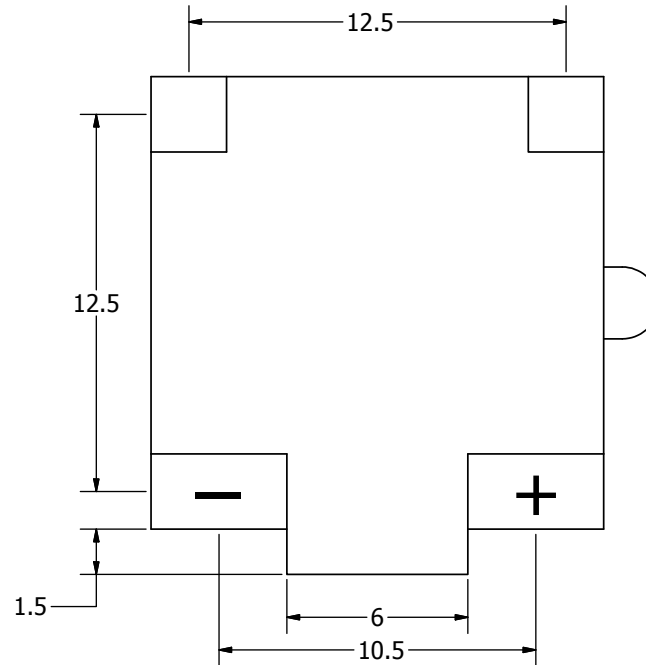

SPECIFICATIONS

PARAMETERS	VALUES	UNITS
RATED INPUT POWER	0.3	W
MAX INPUT POWER	0.5	W
IMPEDANCE	8 ± 15%	OHM
OUTPUT SPL @ 0.3W/10cm (AT 1.0, 1.2, 1.5, 2.0 kHz)	87 ± 3	dBA
DISTORTION (MAX.)	10%	-
RESONANT FREQUENCY	850 ± 20%	Hz
FREQUENCY RANGE	850 ~ 20,000	Hz
HOUSING MATERIAL	PPS	-
CONE MATERIAL	MYLAR	-
MAGNET MATERIAL	SmCo	-
OPERATING TEMPERATURE	-40 ~ +85	°C
WEIGHT	2.1	grams

PART IS NOT WASHABLE

NOTES:

1. ALL DIMENSIONS ARE IN MILLIMETERS.
2. SPECIFICATIONS SUBJECT TO CHANGE OR WITHDRAWAL WITHOUT NOTICE.
3. PART IS NOT WASHABLE.
4. THIS PART IS RoHS 2002/95/EC COMPLIANT.

UNLESS OTHERWISE SPECIFIED: DIMENSIONS ARE IN MILLIMETERS, TOLERANCES ARE ±0.5 AND ANGLES ARE ±3°.	SIZE	Designed by	Date	Checked by	Date	Approved by	Date	Drawn Date
	A3	R.A.C.	4/28/2005			R.W.	4/28/2005	4/7/2008
		pui audio <small>a projects unlimited company</small>		SMS-1508-2-R			Surface Mount Speaker	
SMS-1508-2-R.idw							-	1 / 1