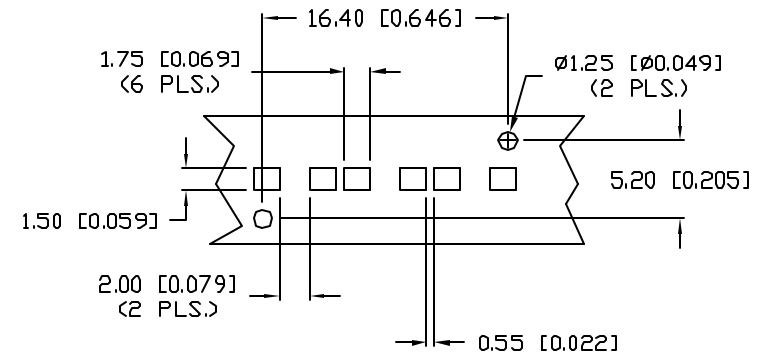

UNCONTROLLED DOCUMENT

PART NUMBER
LPF-C013301S

REV.
B

REV.	E.C.N. NUMBER AND REVISION COMMENTS	DATE
A	E.C.N. #10937.	12.20.02
B	E.C.N. #11111.	3.24.04

PCB LAYOUT

*UNLESS OTHERWISE SPECIFIED TOLERANCES PER DECIMAL PRECISION ARE: X=±1 (±0.039), X,X=±0.5 (±0.020), X,XX=±0.25 (±0.010), X,XXX=±0.127 (±0.005). LEAD SIZE=±0.05 (±0.002), LEAD LENGTH=±0.75 (±0.030), MIN.=^{+DECIMAL PRECISION}-0.00 ^{MAX.=}-DECIMAL PRECISION

290 E. HELEN ROAD
PALATINE, IL 60067-6976
PHONE: +1.847.359.2790
US WEB: www.lumex.com
TW WEB: www.lumex.com.tw

3 HIGH, RIGHT ANGLE LIGHT PIPE, 3mm ROUND LENS.

RELIABILITY NOTE
OUR MANY YEARS OF EXPERIENCE DATA ACCUMULATION INDICATE THAT SOLDER HEAT IS A MAJOR CAUSE OF EARLY AND FUTURE FAILURE. PLEASE PAY ATTENTION TO YOUR SOLDERING PROCESS.