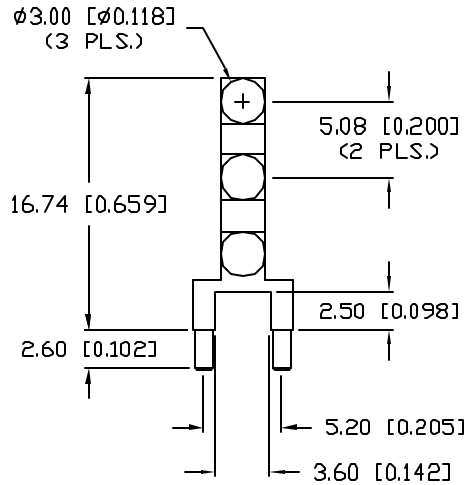

UNCONTROLLED DOCUMENT

PART NUMBER
LPF-C013301S

REV.
B

REV.	E.C.N. NUMBER AND REVISION COMMENTS	DATE
A	E.C.N. #10937.	12.20.02
B	E.C.N. #11111.	3.24.04

PCB LAYOUT

*UNLESS OTHERWISE SPECIFIED TOLERANCES PER DECIMAL PRECISION ARE: X=±1 (±0.039), X,X=±0.5 (±0.020), X,XX=±0.25 (±0.010), X,XXX=±0.127 (±0.005). LEAD SIZE=±0.05 (±0.002), LEAD LENGTH=±0.75 (±0.030), MIN.=^{+DECIMAL PRECISION}-0.00 ^{MAX.=}-DECIMAL PRECISION

290 E. HELEN ROAD
PALATINE, IL 60067-6976
PHONE: +1.847.359.2790
US WEB: www.lumex.com
TW WEB: www.lumex.com.tw

3 HIGH, RIGHT ANGLE LIGHT PIPE, 3mm ROUND LENS.

RELIABILITY NOTE
OUR MANY YEARS OF EXPERIENCE DATA ACCUMULATION INDICATE THAT SOLDER HEAT IS A MAJOR CAUSE OF EARLY AND FUTURE FAILURE. PLEASE PAY ATTENTION TO YOUR SOLDERING PROCESS.