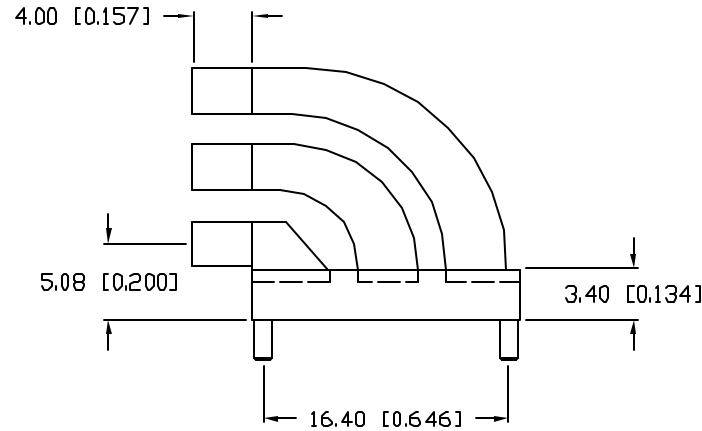

UNCONTROLLED DOCUMENT

PART NUMBER
LPF-C013301S

REV.
B

REV.	E.C.N. NUMBER AND REVISION COMMENTS	DATE
A	E.C.N. #10937.	12.20.02
B	E.C.N. #11111.	3.24.04

PCB LAYOUT

*UNLESS OTHERWISE SPECIFIED TOLERANCES PER DECIMAL PRECISION ARE: X=±1 (±0.039), X,X=±0.5 (±0.020), X,XX=±0.25 (±0.010), X,XXX=±0.127 (±0.005). LEAD SIZE=±0.05 (±0.002), LEAD LENGTH=±0.75 (±0.030), MIN.=^{+DECIMAL PRECISION}-0.00 ^{MAX.=}-DECIMAL PRECISION

290 E. HELEN ROAD
PALATINE, IL 60067-6976
PHONE: +1.847.359.2790
US WEB: www.lumex.com
TW WEB: www.lumex.com.tw

3 HIGH, RIGHT ANGLE LIGHT PIPE, 3mm ROUND LENS.

RELIABILITY NOTE
OUR MANY YEARS OF EXPERIENCE DATA ACCUMULATION INDICATE THAT SOLDER HEAT IS A MAJOR CAUSE OF EARLY AND FUTURE FAILURE. PLEASE PAY ATTENTION TO YOUR SOLDERING PROCESS.