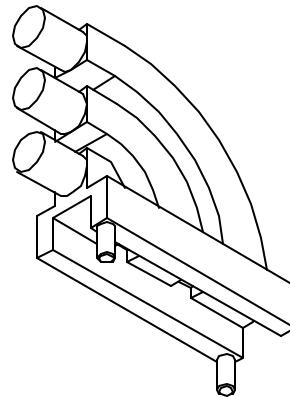

UNCONTROLLED DOCUMENT

PART NUMBER
LPF-C013301S

REV.
B

REV.	E.C.N. NUMBER AND REVISION COMMENTS	DATE
A	E.C.N. #10937.	12.20.02
B	E.C.N. #11111.	3.24.04

PCB LAYOUT

*UNLESS OTHERWISE SPECIFIED TOLERANCES PER DECIMAL PRECISION ARE: X=±1 (±0.039), X,X=±0.5 (±0.020), X,XX=±0.25 (±0.010), X,XXX=±0.127 (±0.005). LEAD SIZE=±0.05 (±0.002), LEAD LENGTH=±0.75 (±0.030), MIN.=^{+DECIMAL PRECISION}-0.00 ^{MAX.=}-DECIMAL PRECISION

290 E. HELEN ROAD
PALATINE, IL 60067-6976
PHONE: +1.847.359.2790
US WEB: www.lumex.com
TW WEB: www.lumex.com.tw

3 HIGH, RIGHT ANGLE LIGHT PIPE, 3mm ROUND LENS.

RELIABILITY NOTE
OUR MANY YEARS OF EXPERIENCE DATA ACCUMULATION INDICATE THAT SOLDER HEAT IS A MAJOR CAUSE OF EARLY AND FUTURE FAILURE. PLEASE PAY ATTENTION TO YOUR SOLDERING PROCESS.